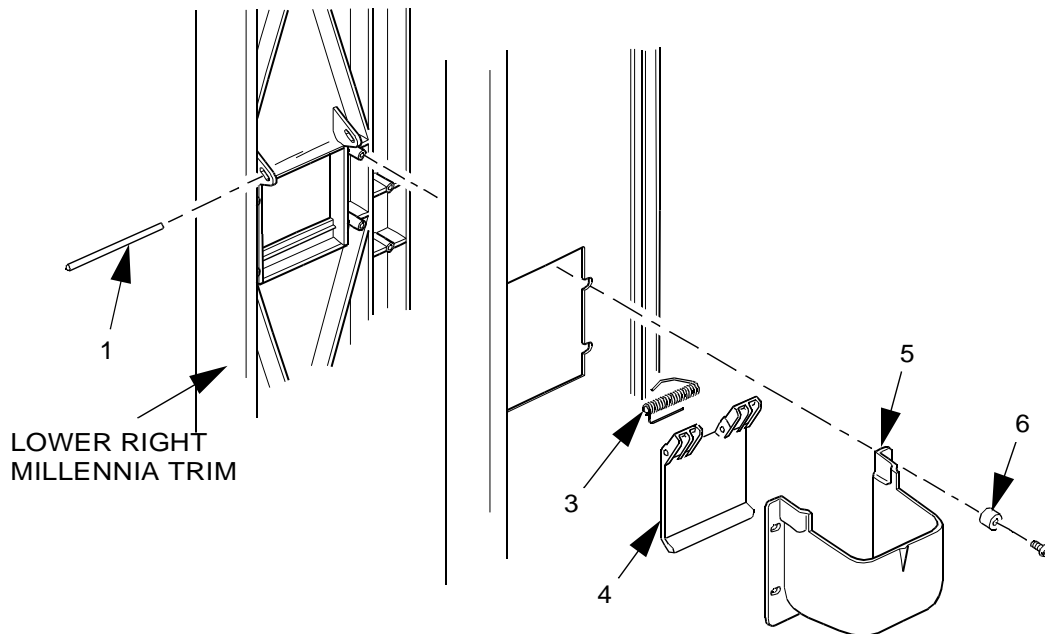

COIN RECEPTACLE ASSEMBLY - MILLENNIA

497p0090

Figure 12. Coin Receptacle Assemblies