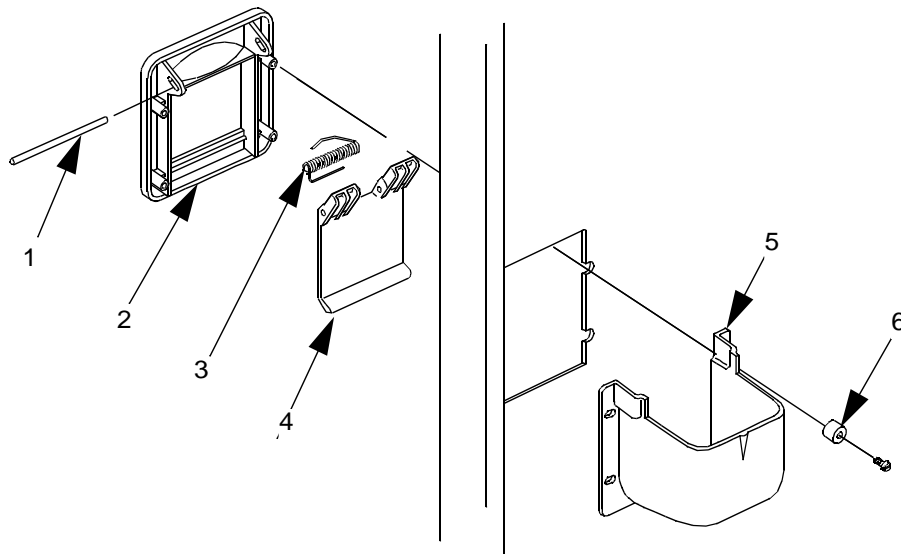

EuroTwin Drink Center Parts Manual

COIN RECEPTACLE ASSEMBLY - STANDARD