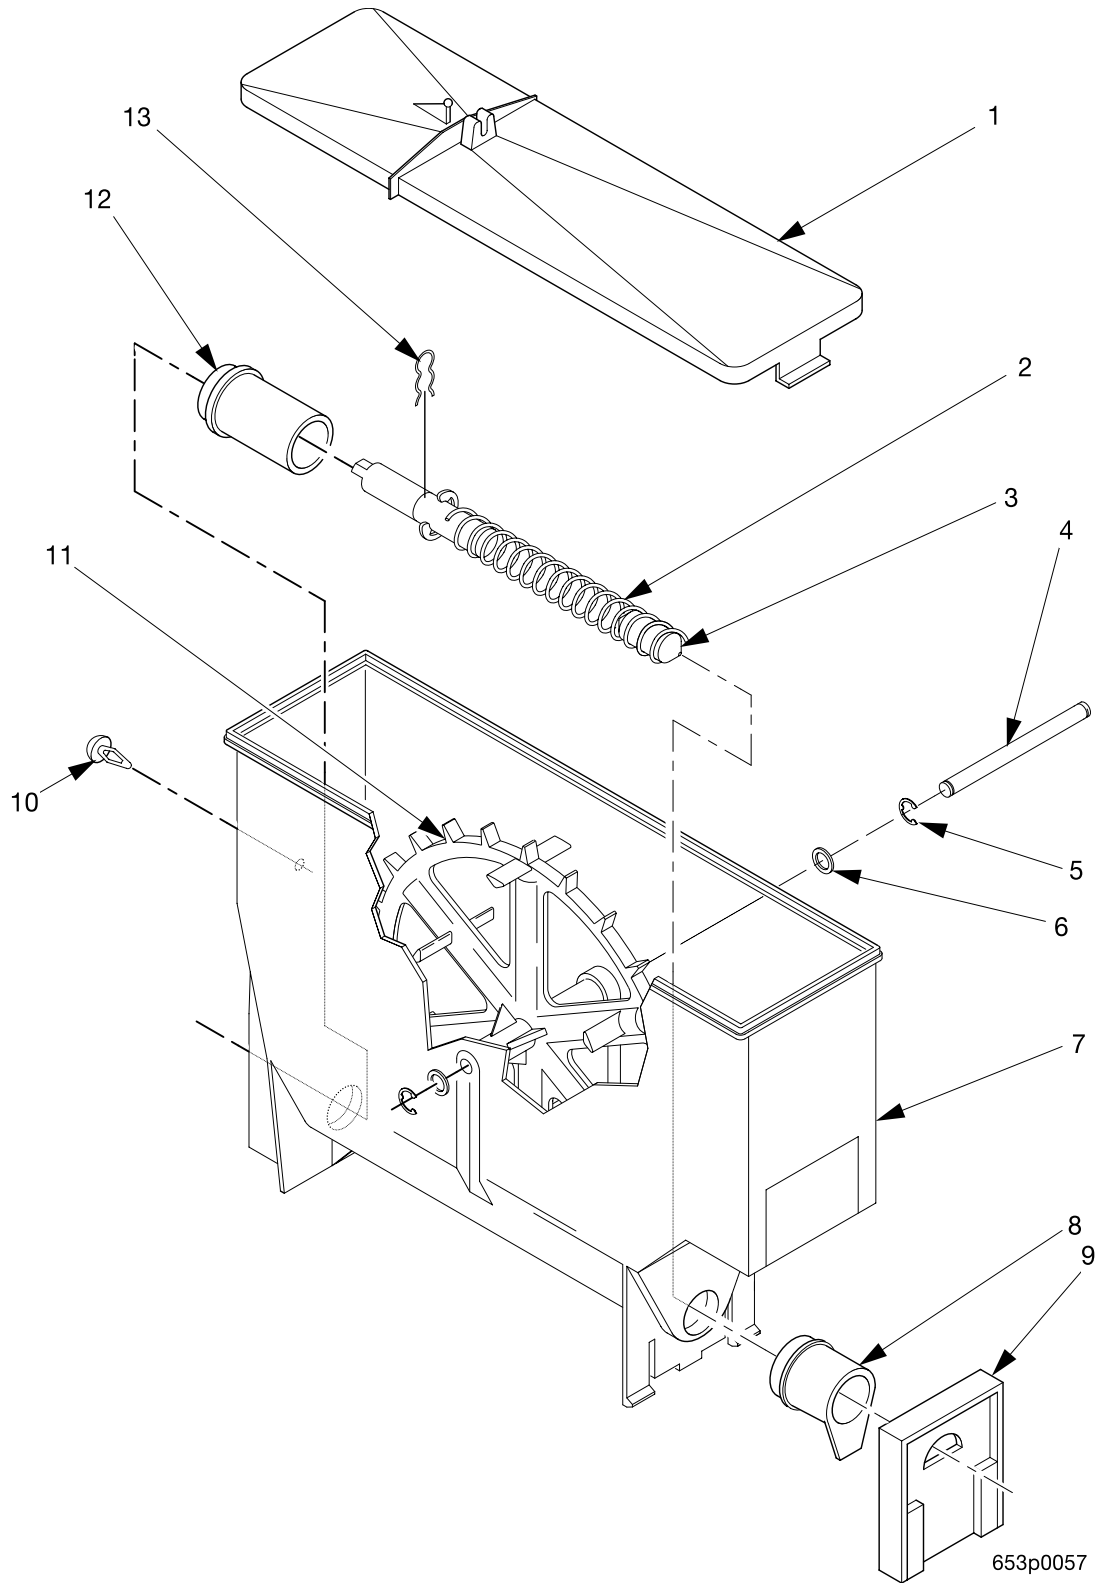

# EuroTwin Drink Center Parts Manual

Figure 60. Canister Assembly 6537022