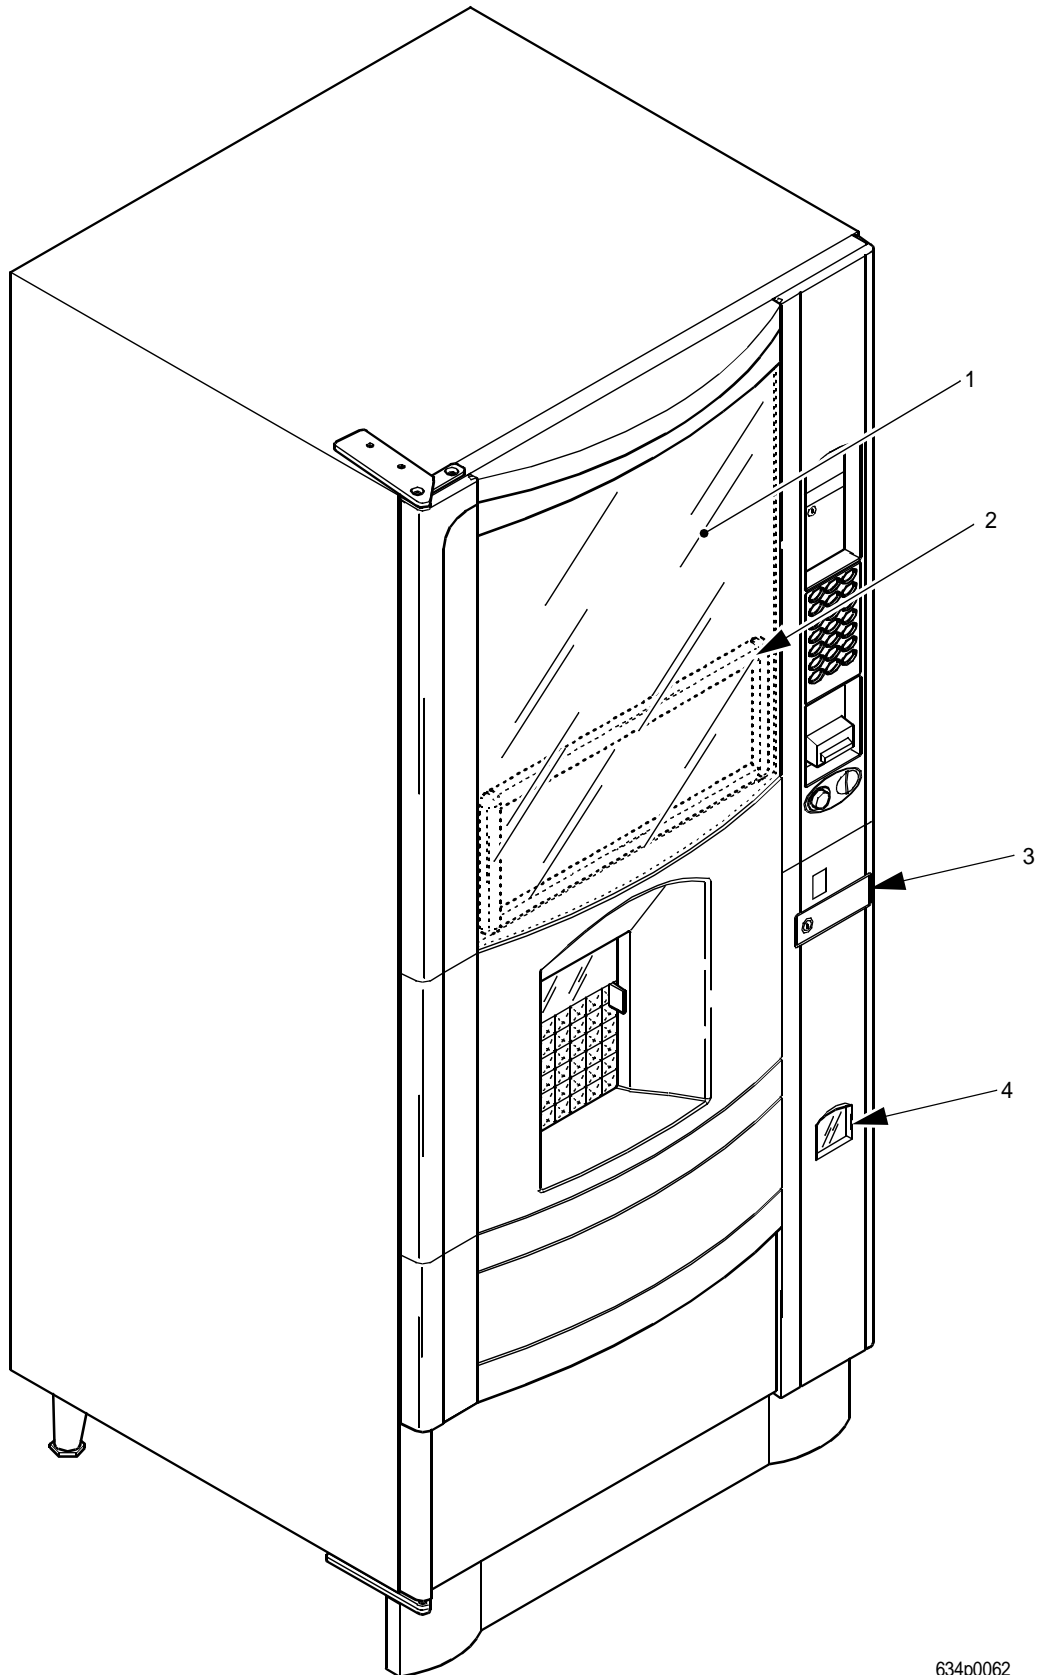

EuroTwin Drink Center Parts Manual

Figure 7. Door Assembly Exterior - Millennium Style

634p0062

EuroTwin Drink Center Parts Manual

TABLE 7. DOOR ASSEMBLY EXTERIOR - MILLENNIA STYLE

INDEX	PART NUMBER	DESCRIPTION	QTY
1	6342069	DISPLAY PHOTO - P.O.P. (WITHOUT BACKLIT OPTION)	1
2	-	DISPLAY ASSEMBLY (FIGURES 9, 10)	1
3	1572395	LOCK ASSEMBLY-MILLENNIA-NAMA STD. (FIGURE 14)	1
4	-	COIN RECEPTACLE ASSEMBLY (FIGURE 12)	1