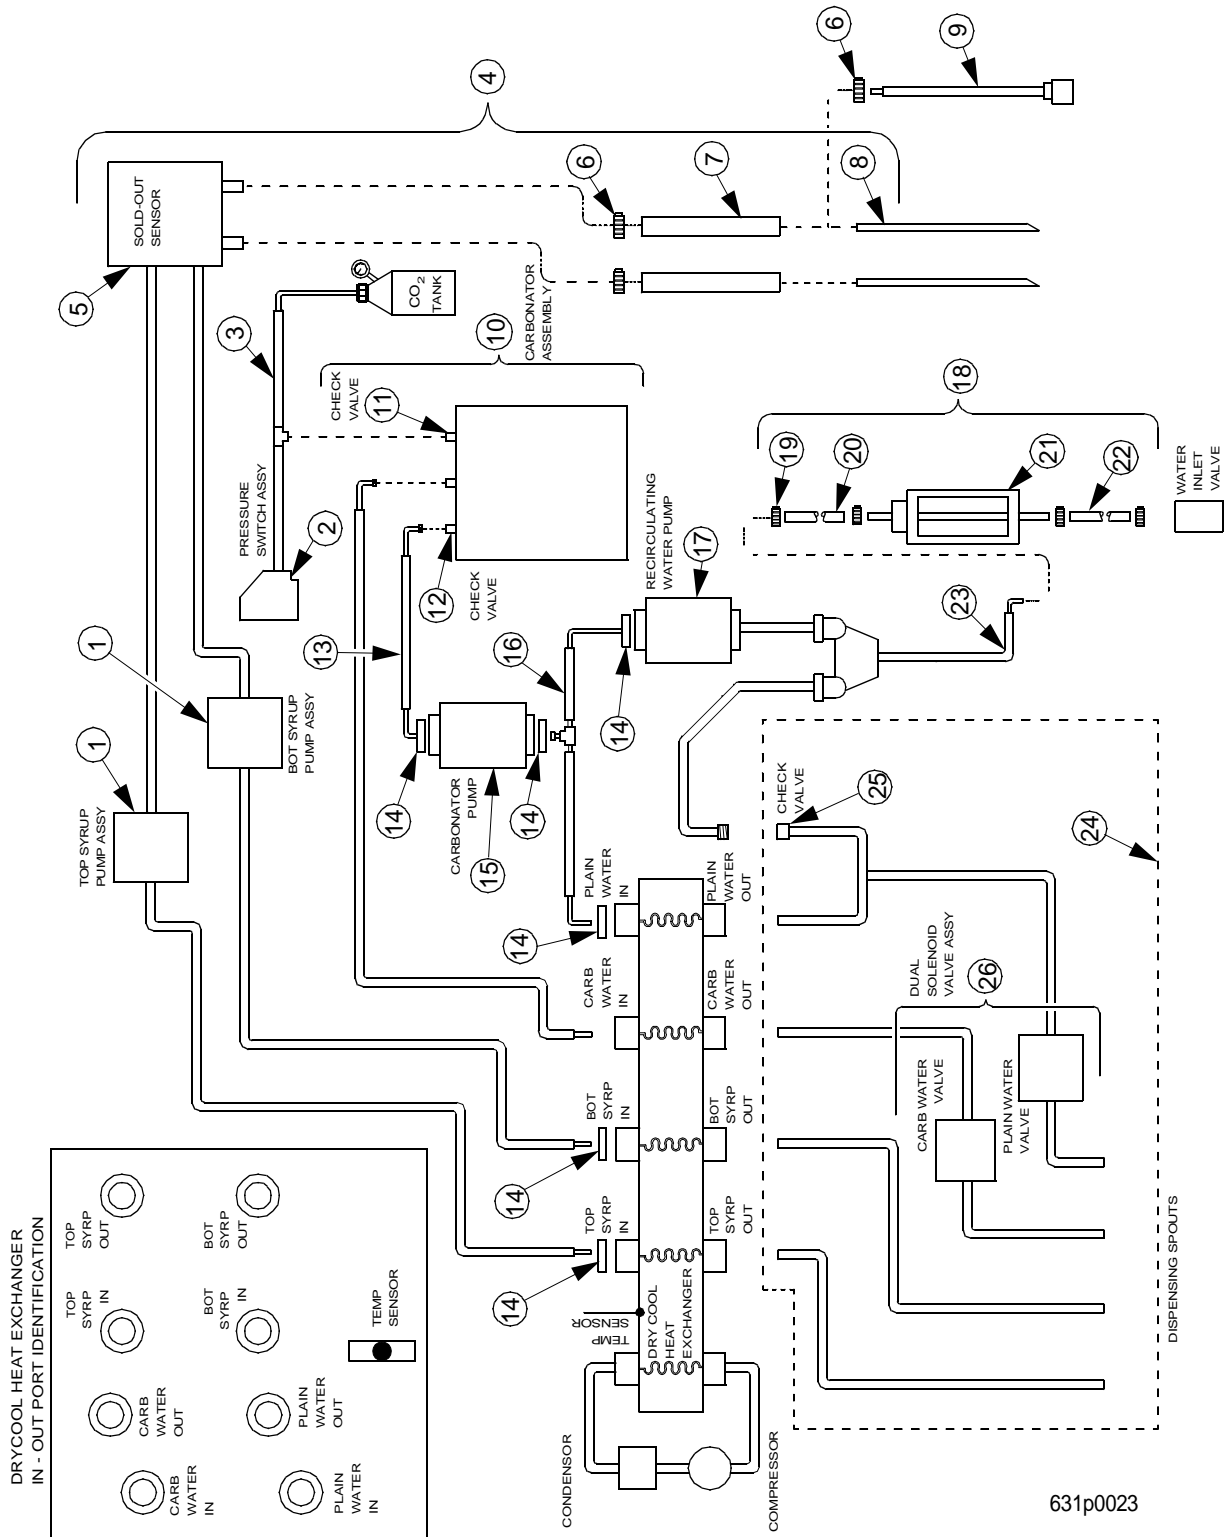

EuroTwin Drink Center Parts Manual

Figure 76. Drycool™ Refrigeration Module - Part 3

EuroTwin Drink Center Parts Manual

TABLE 76. DRYCOOL™ REFRIGERATION MODULE - PART 3

INDEX	PART NUMBER	DESCRIPTION	QTY.
1	6398167	PUMP TUBE ASSY-SYRUP	2
2	6398102	PRESSURE SWITCH ASSEMBLY	1
3	6398152	TUBE ASSY-EVAP OUT-SYRUP2	1
4	6398116	SENSOR/TUBE ASSEMBLY-SYRUP	1
5	6398037	SENSOR ASSY-SYRUP SOLD OUT	1
6	3167103	CLAMP-OETIKER 12.3	2
7	3158035	TUBING-PLASTIC-"SK"CLEAR	2
8	6398080	DIP TUBE-SYRUP TANK-EUROTWIN	2
9	6398199	TUBE ASSY-SYRUP-COKE BIB (BIB OPTION ONLY)	2
10	6398040	CARBONATOR ASSEMBLY (INCLUDES INDEX NUMBERS 11 AND 12)	REF
11	6398143	CHECK VALVE-0.060 ORIFICE-S.S.	1
12	6398048	VALVE-CHECK-DOUBLE-#S470D-4S	1
13	6398184	TUBE ASSY-CARB.-INLET/OUTLET	1
14	6408143	LOCKING CLIP-PI-C1812R	6
15	6398093	PUMP-CARBONATOR-230V-W/TERM.	REF
16	6398175	TUBE ASSY WITH TEE	1
17	6398198	PUMP-WATR RECRC-230V,CP17W-4PN	REF
18	6398191	REGULATOR ASSEMBLY-WATER (INCLUDES INDEX NUMBERS 19 THROUGH 22)	1
19	3154059	CLAMP-STAINLESS STEEL	4
20	3618123	TUBING-U.K.-AQUAVEND-.375 ID (2.25 IN)	1
21	6398079	REGULATOR - WATER - 30 PSI	1
22	3618123	TUBING-U.K.-AQUAVEND-.375 ID	1
23	6398190	TUBE ASSEMBLY-WATER INLET	1
24	6398176	CONDUIT ASSY-WATER RECIRC.	1
25	6398096	VALVE ASSEMBLY-SOLENOID-DUAL	1