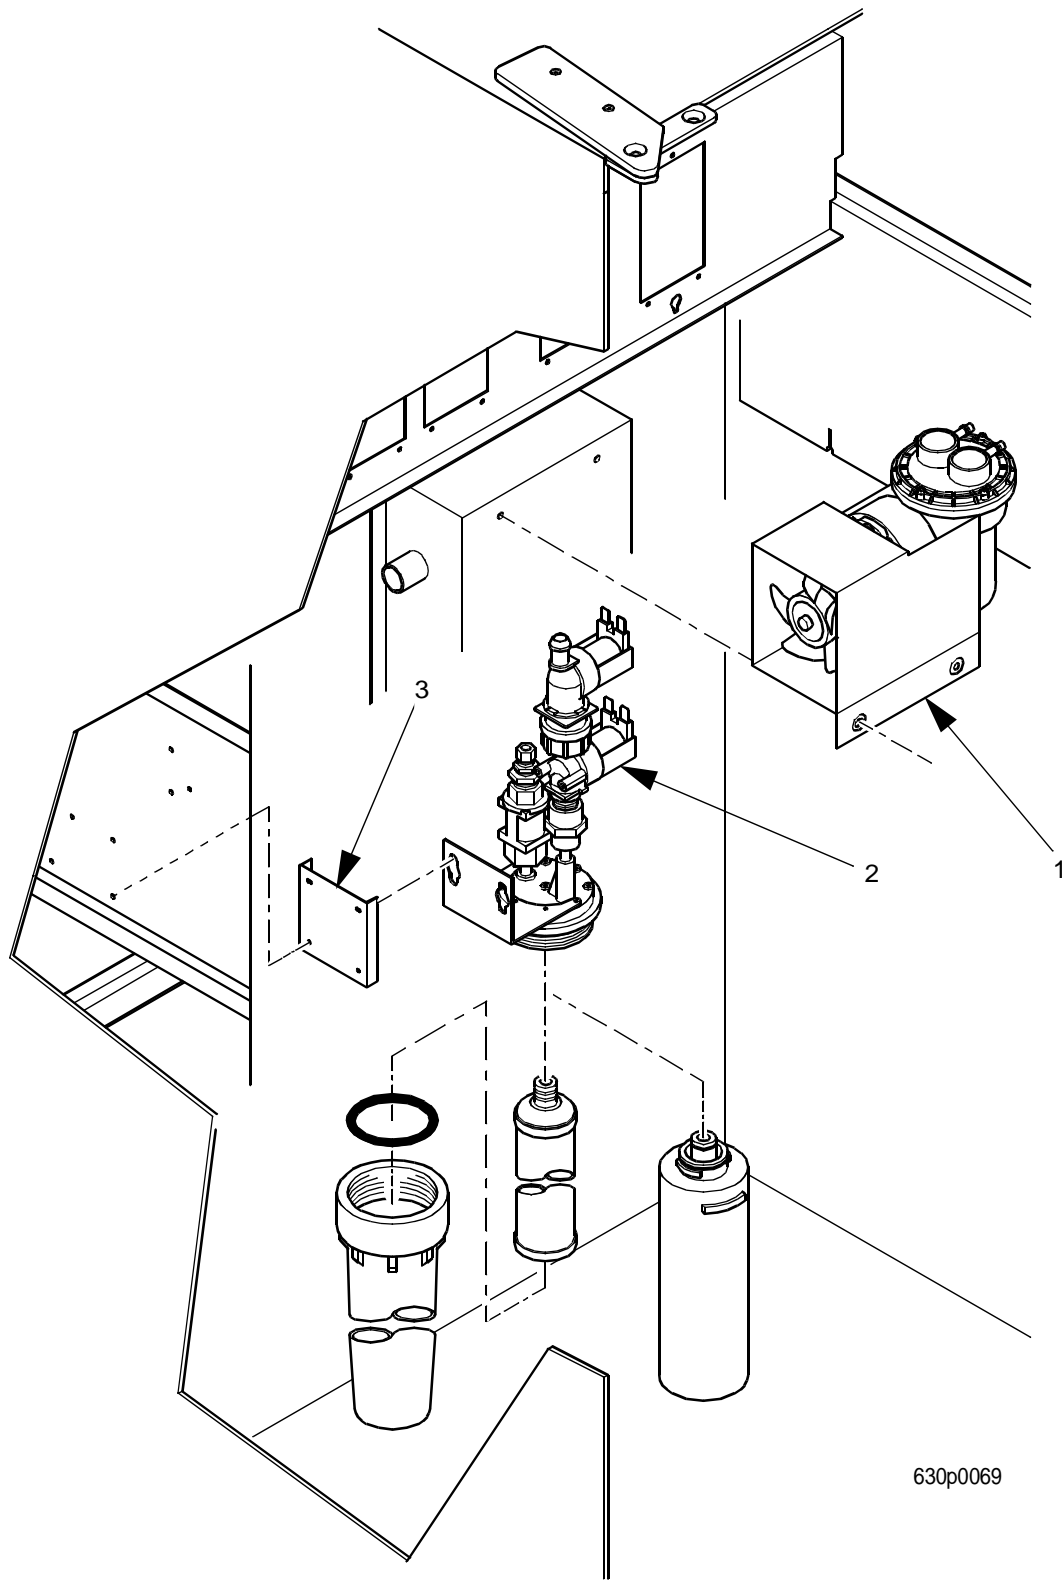

EuroTwin Drink Center Parts Manual

TABLE 31. CABINET ASSEMBLY - PART 5

INDEX	PART NUMBER	DESCRIPTION	QTY
1	-	CANISTER MOTOR AND PLATE ASSEMBLIES (TABLE 55)	-
2	-	CANISTER SUPPORT ASSEMBLY (FIGURE 67)	-
3	6261409	CUP DELIVERY ASSEMBLY-U.K. (UK, LATIN AMERICA 230, CHILE) (FIGURES 79, 80)	1
	6361044	CUP DELIVERY ASSEMBLY-FRANCE (FIGURES 79, 80)	
	6261413	CUP DELIVERY ASSEMBLY-FINAL-GERMAN (GERMANY) (FIGURES 79, 80)	
4	6398180	TUBE AND NOZZLE ASSEMBLY (FIGURE 81)	1
5	-	STANDARD MUG SENSOR & BRACKET ASSEMBLY (FIGURE 82)	OPT
	-	TRANSMISSIVE MUG SWITCH (GERMANY) (FIGURE 82)	
6	6231223	OVERFLOW SWITCH ASSEMBLY (FIGURE 83)	1
7	6341027	BRACKET - TUBE RETAINER	1
8	6341007	BRACE - CANISTER SUPPORT	1

EuroTwin Drink Center Parts Manual

Figure 32. Cabinet Assembly - Part 6