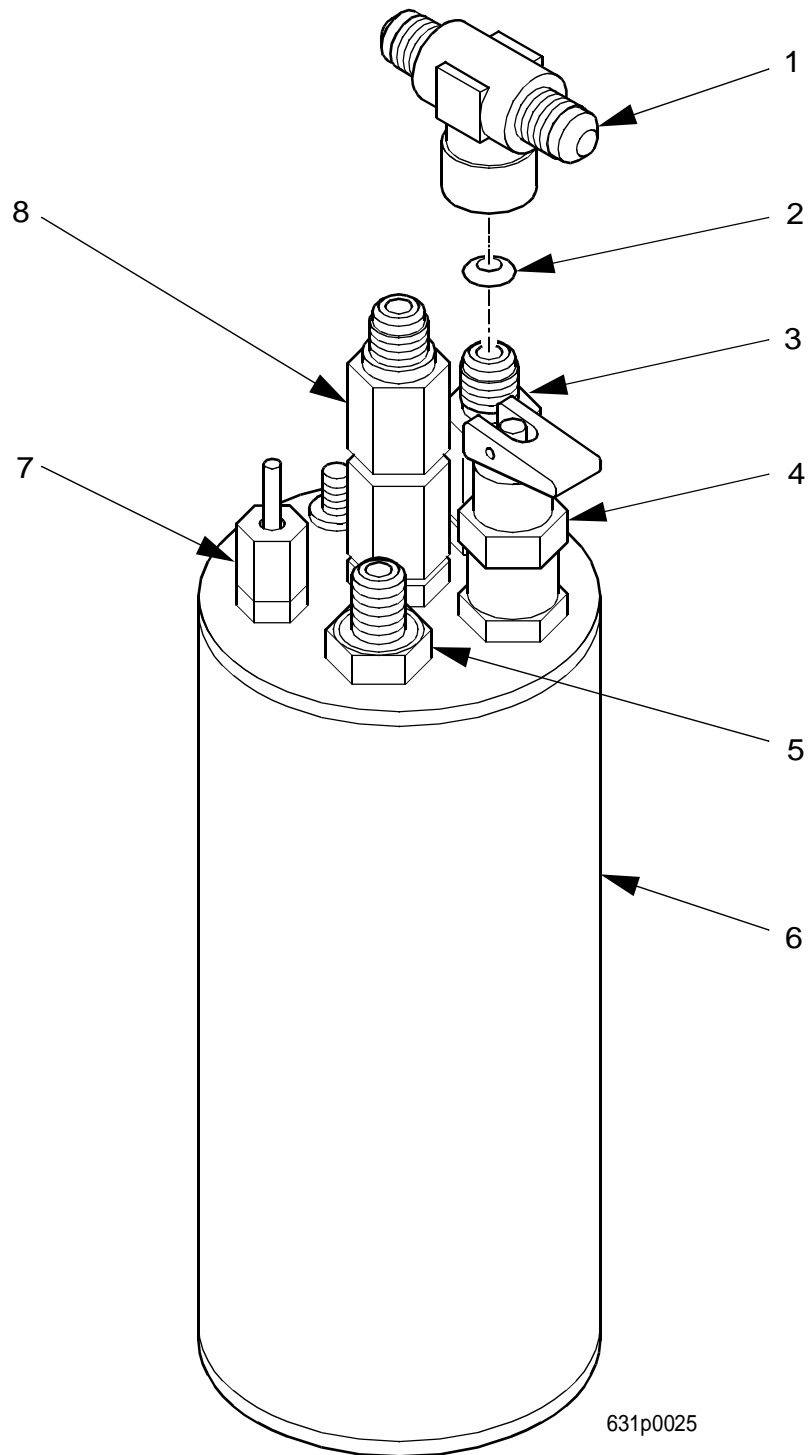

# EuroTwin Drink Center Parts Manual

Figure 78. Carbonator Assembly Detail