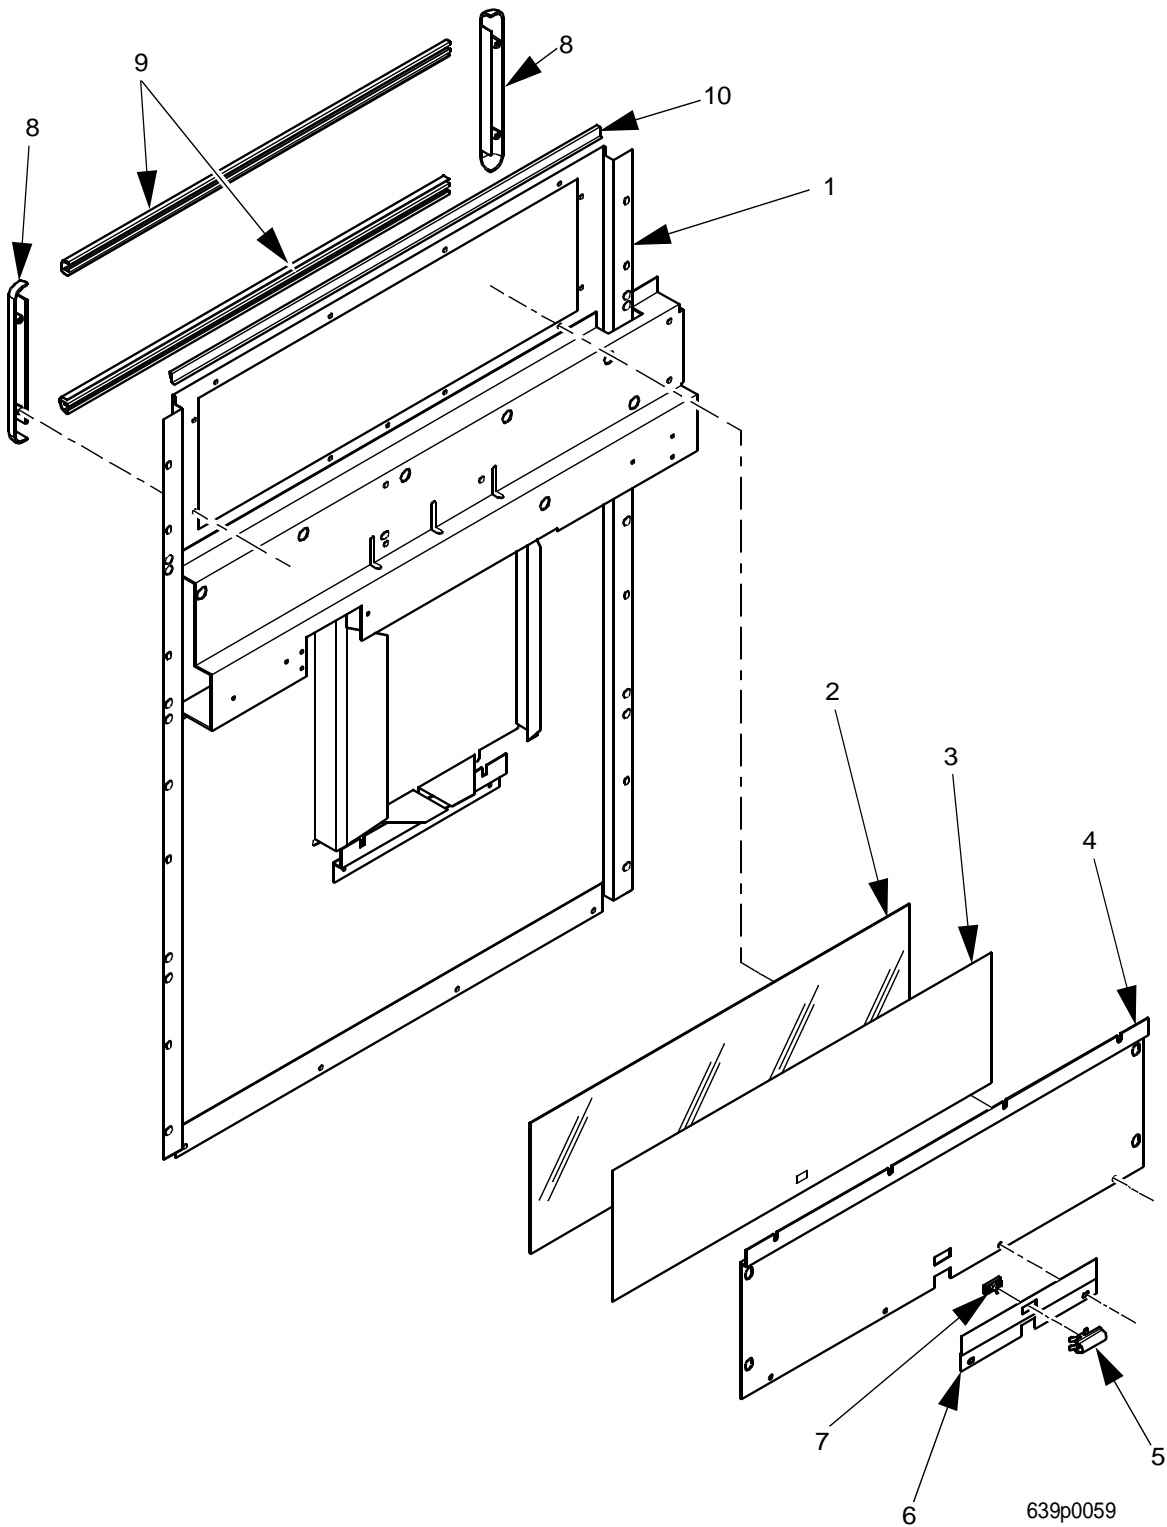

# EuroTwin Drink Center Parts Manual

Figure 10. Center Panel Assembly - Backlit