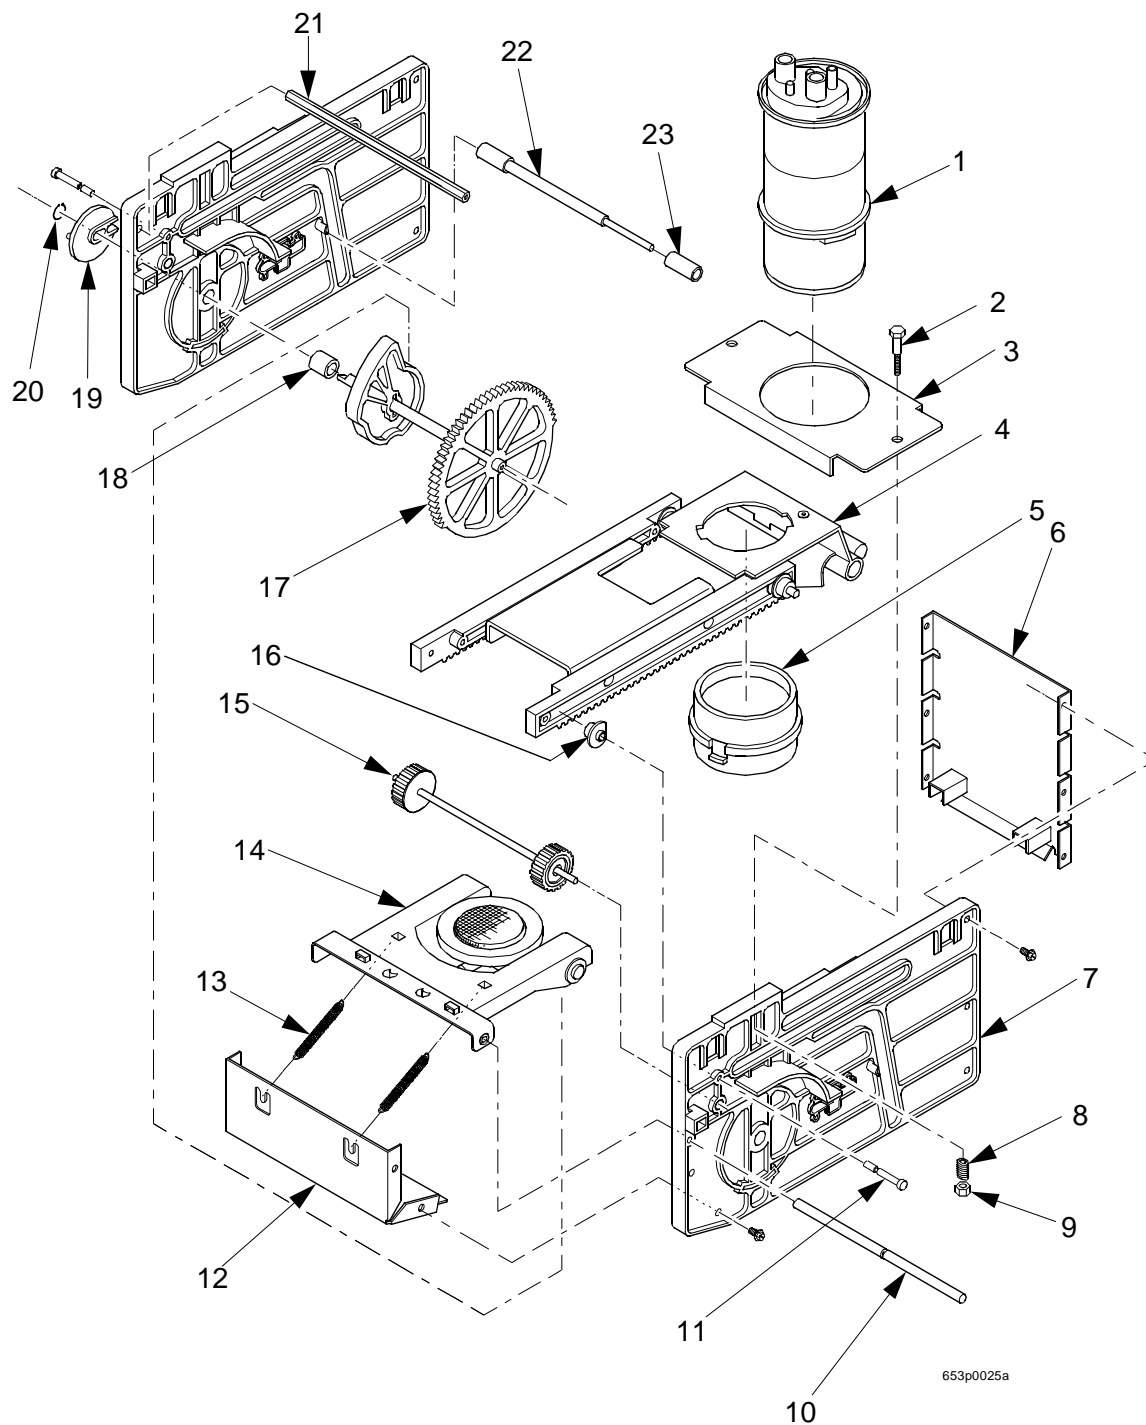

EuroTwin Drink Center Parts Manual

Figure 42. Single Brewer Assembly (No Filter)

EuroTwin Drink Center Parts Manual

TABLE 42. SINGLE BREWER ASSEMBLY (NO FILTER)

INDEX	PART NUMBER	DESCRIPTION	QTY
1	6234328	BARREL ASSEMBLY - BREWER (FIGURE 45)	REF
2	6234288	BOLT - 1/4-20 X 1 1/2	1
3	6234301	BARREL SUPPORT - BREWER	1
4	6234001	RACK ASSEMBLY (FIGURE 46)	2
5	6234104	BASKET - BREWER	1
6	6234215	WALL ASSEMBLY - REAR	1
7	6234273	SIDEWALL - BREWER	2
8	6234225	SPRING - BREWER	2
9	6234289	LOCKNUT - #1/4-20	2
10	6234308	SHAFT - SWING ARM	1
11	6234223	PIN-ROLLER - SIDEWALL	2
12	6234220	WALL ASSEMBLY - BOTTOM - FRONT	1
13	6234205	SPRING	2
14	6234200	SWING ARM ASSEMBLY (FIGURE 44)	1
15	6234007	PINION GEAR ASSEMBLY	1
16	6234222	ROLLER - BREWER	2
17	6234008	GEAR & CAM ASSEMBLY	1
18	6234803	SPACER - CAM	1
19	6234310	DRIVE CONNECTION - BREWER	1
20	6234303	RETAINING RING - .375 DIA	1
21	6234293	SPACER - SINGLE BREWER	1
22	6234271	SHAFT - FLIP STOP	1
23	6234270	ROLLER - STOP	2