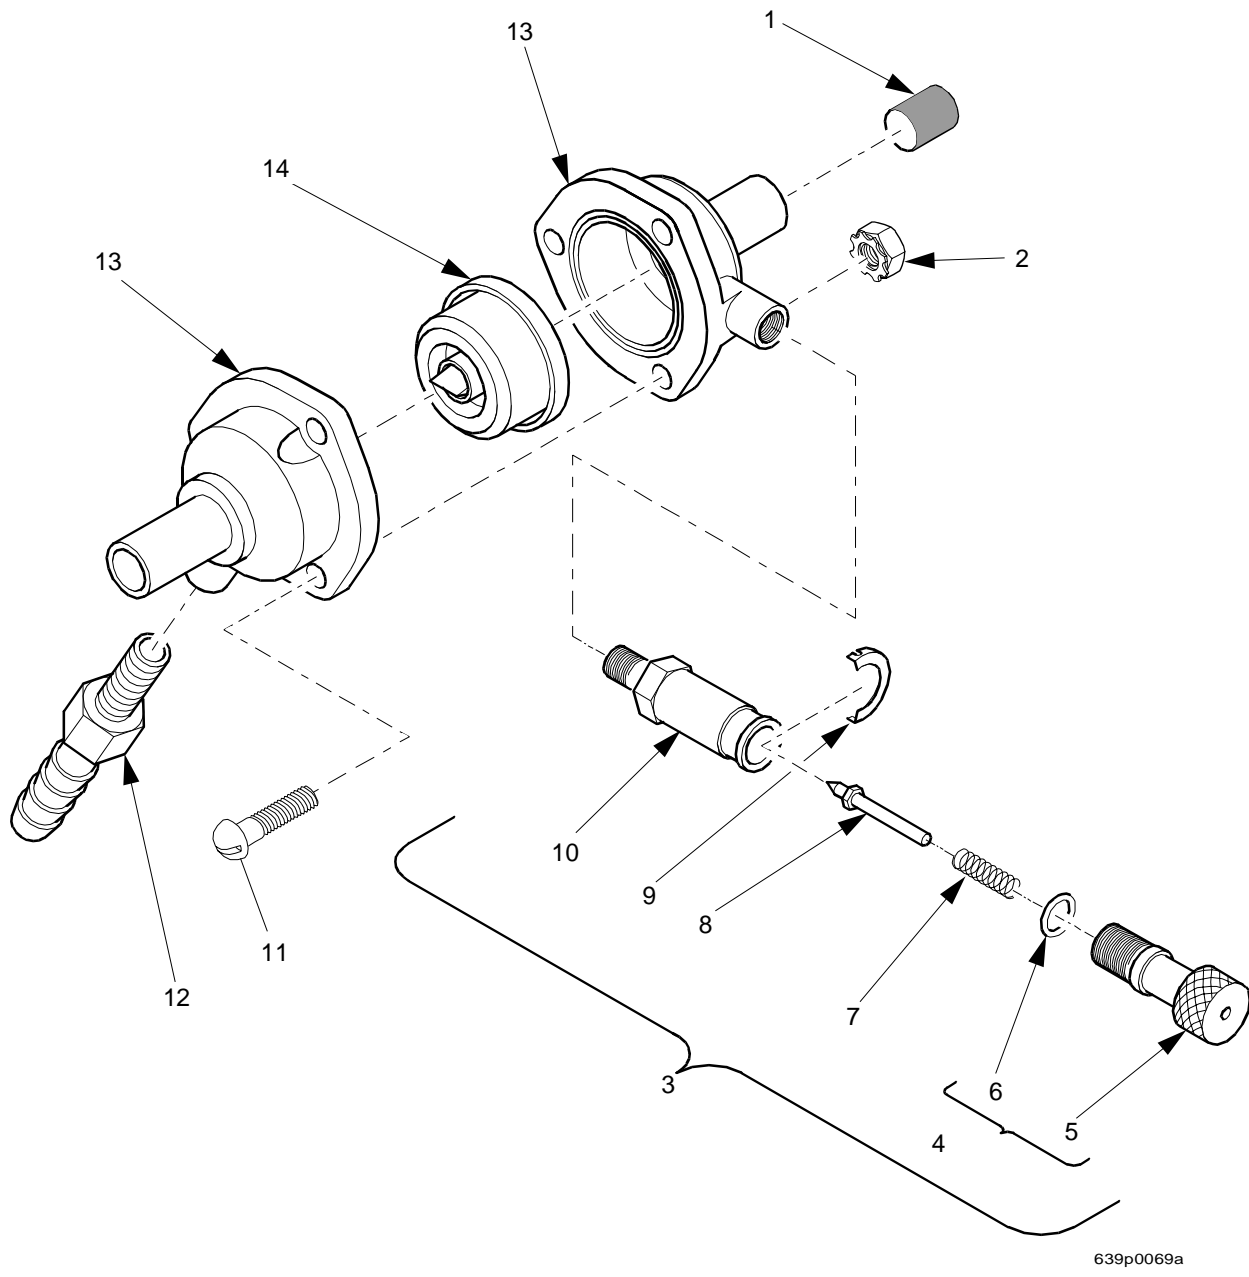

# EuroTwin Drink Center Parts Manual

Figure 68. Regulator Assembly