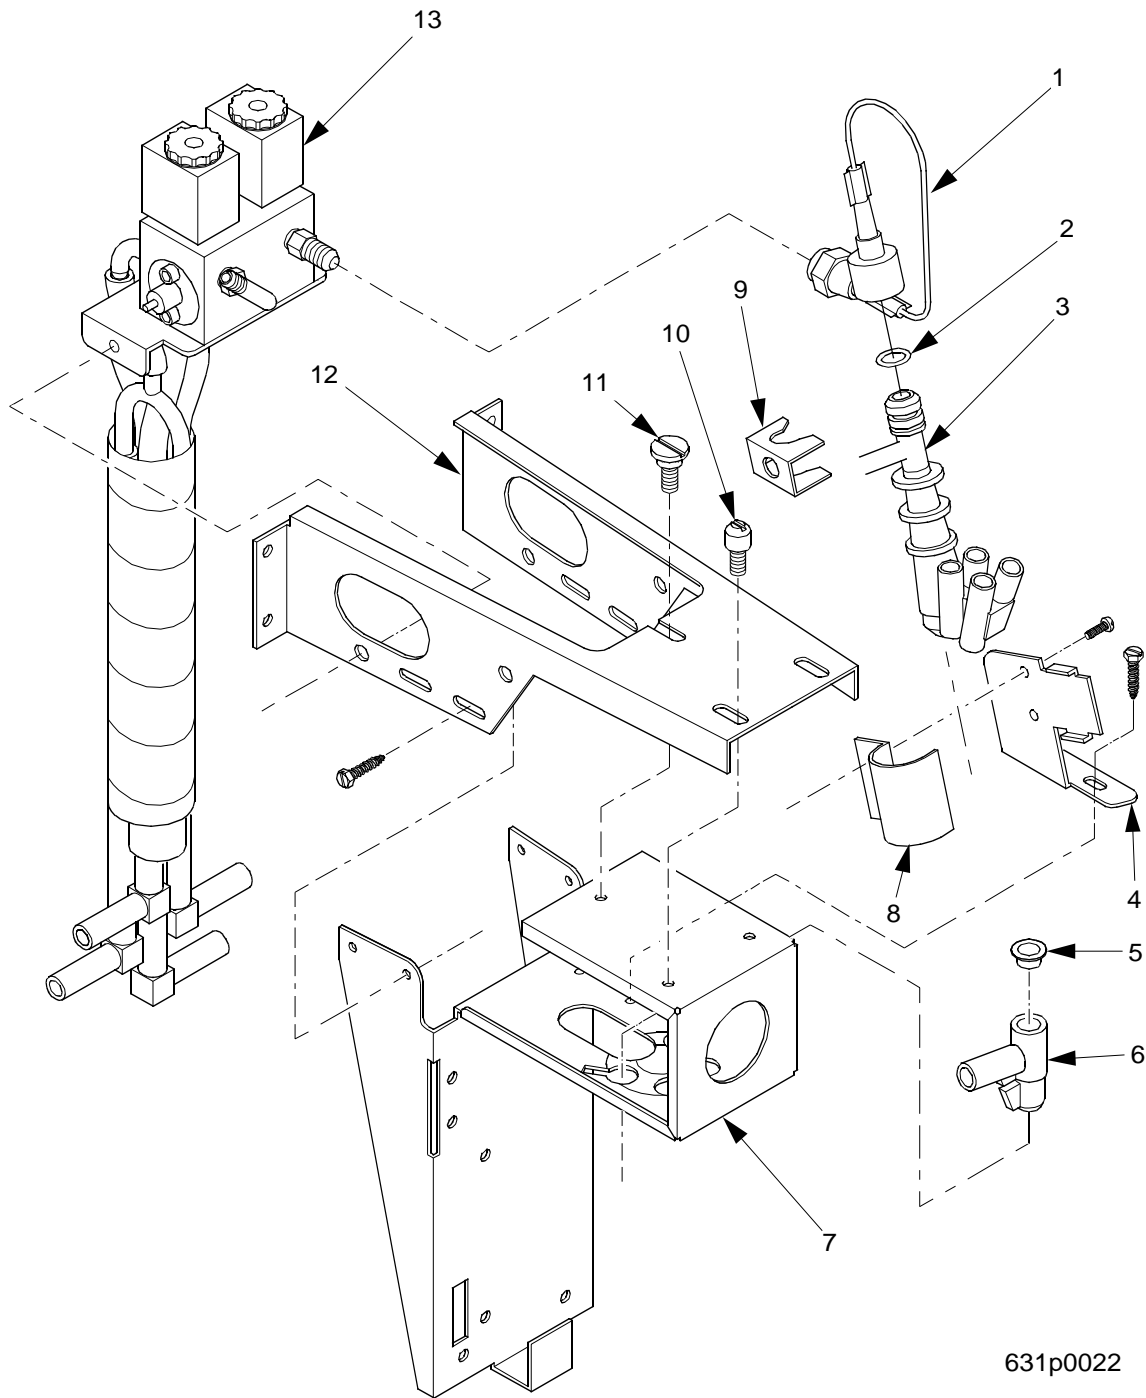

EuroTwin Drink Center Parts Manual

631p0022

Figure 81. Cup Station Support/Tube & Nozzle Assembly

EuroTwin Drink Center Parts Manual

TABLE 81. CUP STATION SUPPORT/TUBE & NOZZLE ASSEMBLY

INDEX	PART NUMBER	DESCRIPTION	QTY.
-	6398180	TUBE AND NOZZLE ASSEMBLY	REF
1	6398137	TUBE ASSY-CAP.-EURO	1
2	3128127	O-RING-WATER NOZZLE #013-7077	1
3	3638070	HOLDER/SPOUT & "O" RING ASSEMBLY	1
4	3631061	BRACKET - NOZZLE - COLD DRINK	1
5	4711020	CAPLUG - SPOUT - NATRL (NOT PART OF ASSEMBLY)	OPT.
6	6117010	SPOUT - DISPENSING (NOT PART OF ASSEMBLY)	OPT.
7	6398135	BRACKET - CUP STATION - EUROTWIN	1
8	3617008	CLAMP - NOZZLE	1
9	3128138	CLIP - WATER NOZZLE	1
10	4041102	STUD-COLUMN LOCATOR	2
11	4247204	STUD - STORAGE TRAY	1
12	6398136	SUPPORT - CUP STATION - EUROTWIN	1
13	6398176	CONDUIT ASSY-WATER RECIRC.	1
-	6398096	VALVE ASSEMBLY-SOLENOID-DUAL (PART OF INDEX # 13)	REF
-	6398066	VALVE-CHECK-SINGLE-#S470-44 (PART OF INDEX # 13)	REF