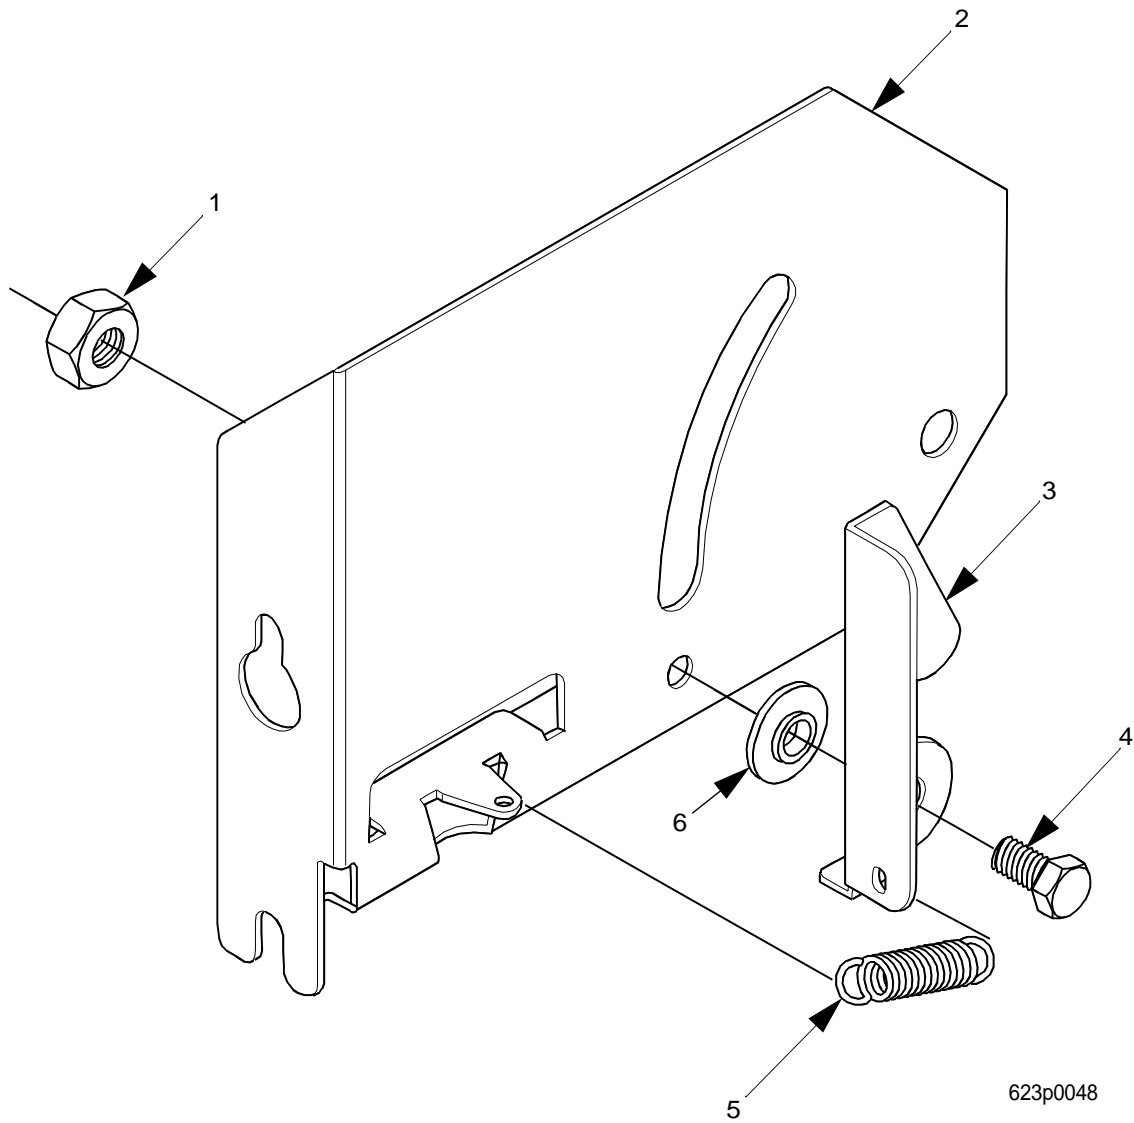

# EuroTwin Drink Center Parts Manual

Figure 19. Cup Mechanism Mounting Bracket Assembly