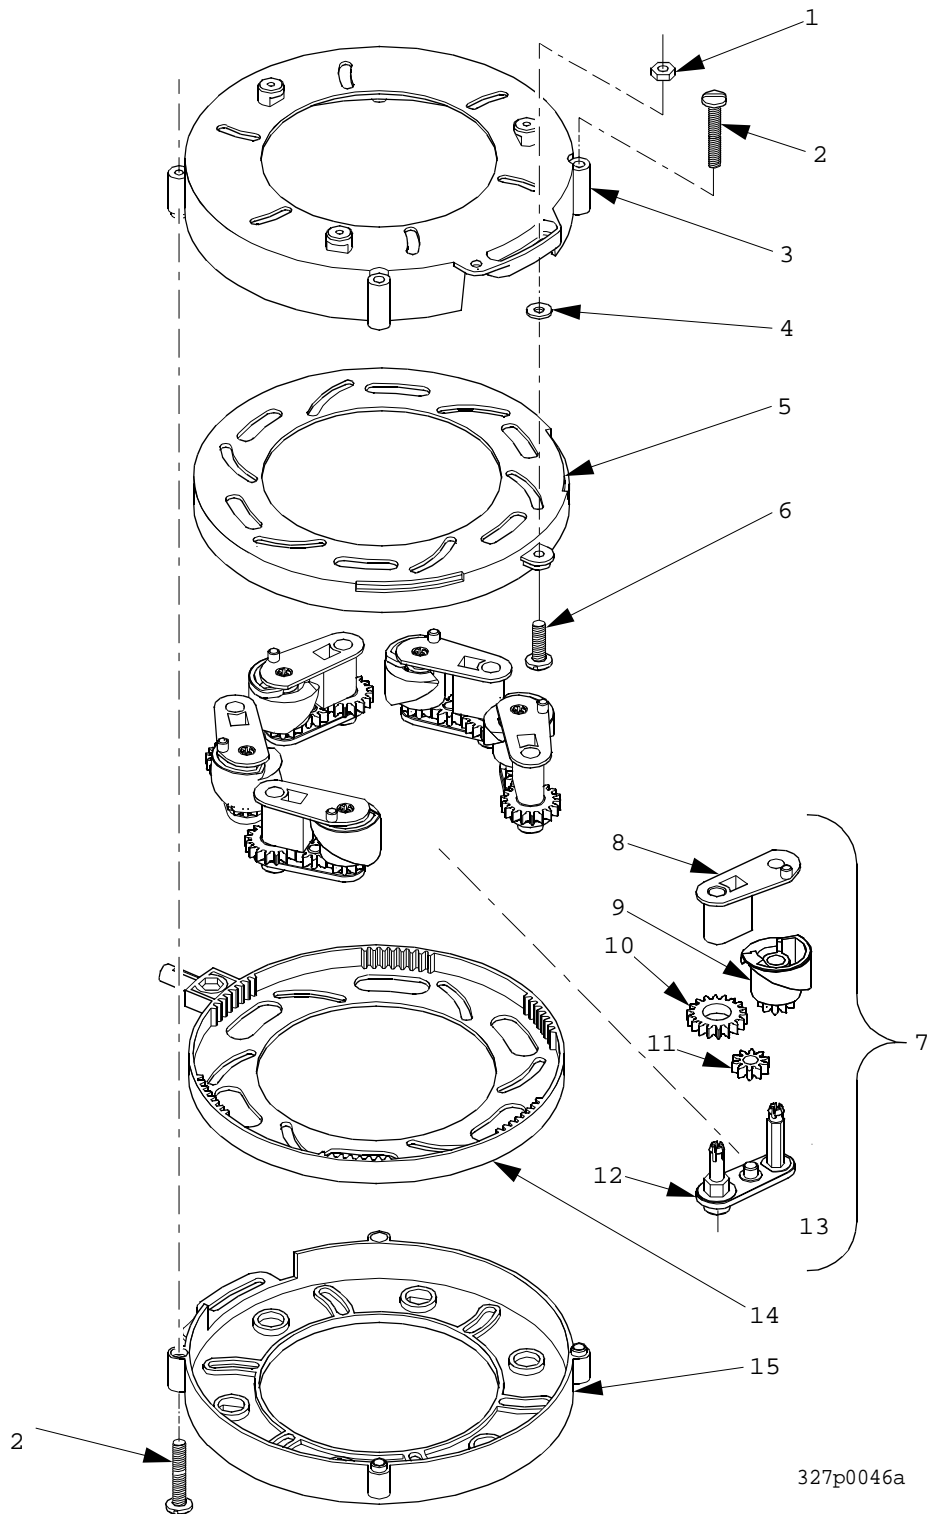

# EuroTwin Drink Center Parts Manual

TABLE 5. MILLENNIA TRIM - PART 3

INDEX	PART NUMBER	DESCRIPTION	QTY
1	1572213	RIGHT HAND TRIM-UPPER-"A-21"	1
2	1572212	ARRAY-PUSH BUTTON SELECTION	1
3	1572224	SPRING-PUSH BUTTON	21
4	1572223	PLATE-STOP BUTTONS	1
5	1572292	RETAINER-RETURN BUTTON	1
6	1572210	COIN RETURN BUTTON-"A-2"	1
7	2302053	SPACER CUP	4
8	1572323	EXTENSION-COIN INSERT	1
9	1572209	COIN INSERT-"A-1"	1

# EuroTwin Drink Center Parts Manual

**TABLE 17. MECHANISM ASSEMBLY**

<b>INDEX</b>	<b>PART NUMBER</b>	<b>DESCRIPTION</b>	<b>QTY.</b>
-	6263001	MECHANISM ASSY - 7 COLUMN	1
	3283018	MECHANISM ASSY - 18 OZ - 7 COLUMN	
1	6233010	COVER - END	2
2	6233013	DRIVER - GENEVA	2
3	6269013	HARNESS - CUP MECHANISM	1
4	6233014	INDEX PLATE - GENEVA	2
5	6233019	BRACKET - MECH.MOUNTING - LEFT	1
6	6263003	PLATE - BASE - 7 COLUMN	1
7	1577038	MOTOR & PC BOARD ASSEMBLY	2
8	6233056	MOTOR & CRANK ARM ASSY	1
9	6333008	CUP RING ASSY - UNIVERSAL	1
10	6233057	MTG BRACKET ASSY - RIGHT (FIGURE 19)	1
11	3283058	CAM	1
12	6233032	ACTUATOR - CUP RING	1
13	4733035	SPRING - CUP RELEASE ARM	1
14	6233105	PCB ASSY - DETECTOR CUP SENSOR	1
15	6233106	NARNESS - CUP DETECTOR/LED JUMPER	1
16	6233107	PCB ASSY - DETECTOR CUP SENSOR	1
17	6233012	COVER - CENTER	1

# EuroTwin Drink Center Parts Manual

Figure 18. Cup Ring Assembly

# EuroTwin Drink Center Parts Manual

**TABLE 18. CUP RING ASSEMBLY**

<b>INDEX</b>	<b>PART NUMBER</b>	<b>DESCRIPTION</b>	<b>QTY.</b>
-	6333008	CUP RING ASSEMBLY - UNIVERSAL	REF
1	3143011	NUT #8-32 SELF LOCKING	1
2	6332052	SCREW - #8-16 X 1.25 PHS - PLASTITE	4
3	6333004	HOUSING - CUP RING	1
4	6114121	WASHER ROLLER	1
5	6333011	ADJUSTER RING - INTERNAL	1
6	3143009	SCREW #8-32 X .50 PHS W/LW	1
7	6333007	CAM & GEAR ASSEMBLY	6
8	6333006	RETAINER - CAM	6
9	6333012	CAM - CUP - UNIVERSAL	6
10	6233126	GEAR - 18 TOOTH	6
11	6233127	GEAR - 10 TOOTH	6
12	6333005	ARM - CAM	6
13	6234628	WASHER - PAPER MECH.	6
14	6333010	GEAR RING - INTERNAL	1
15	6333009	HOUSING - CUP RING	1