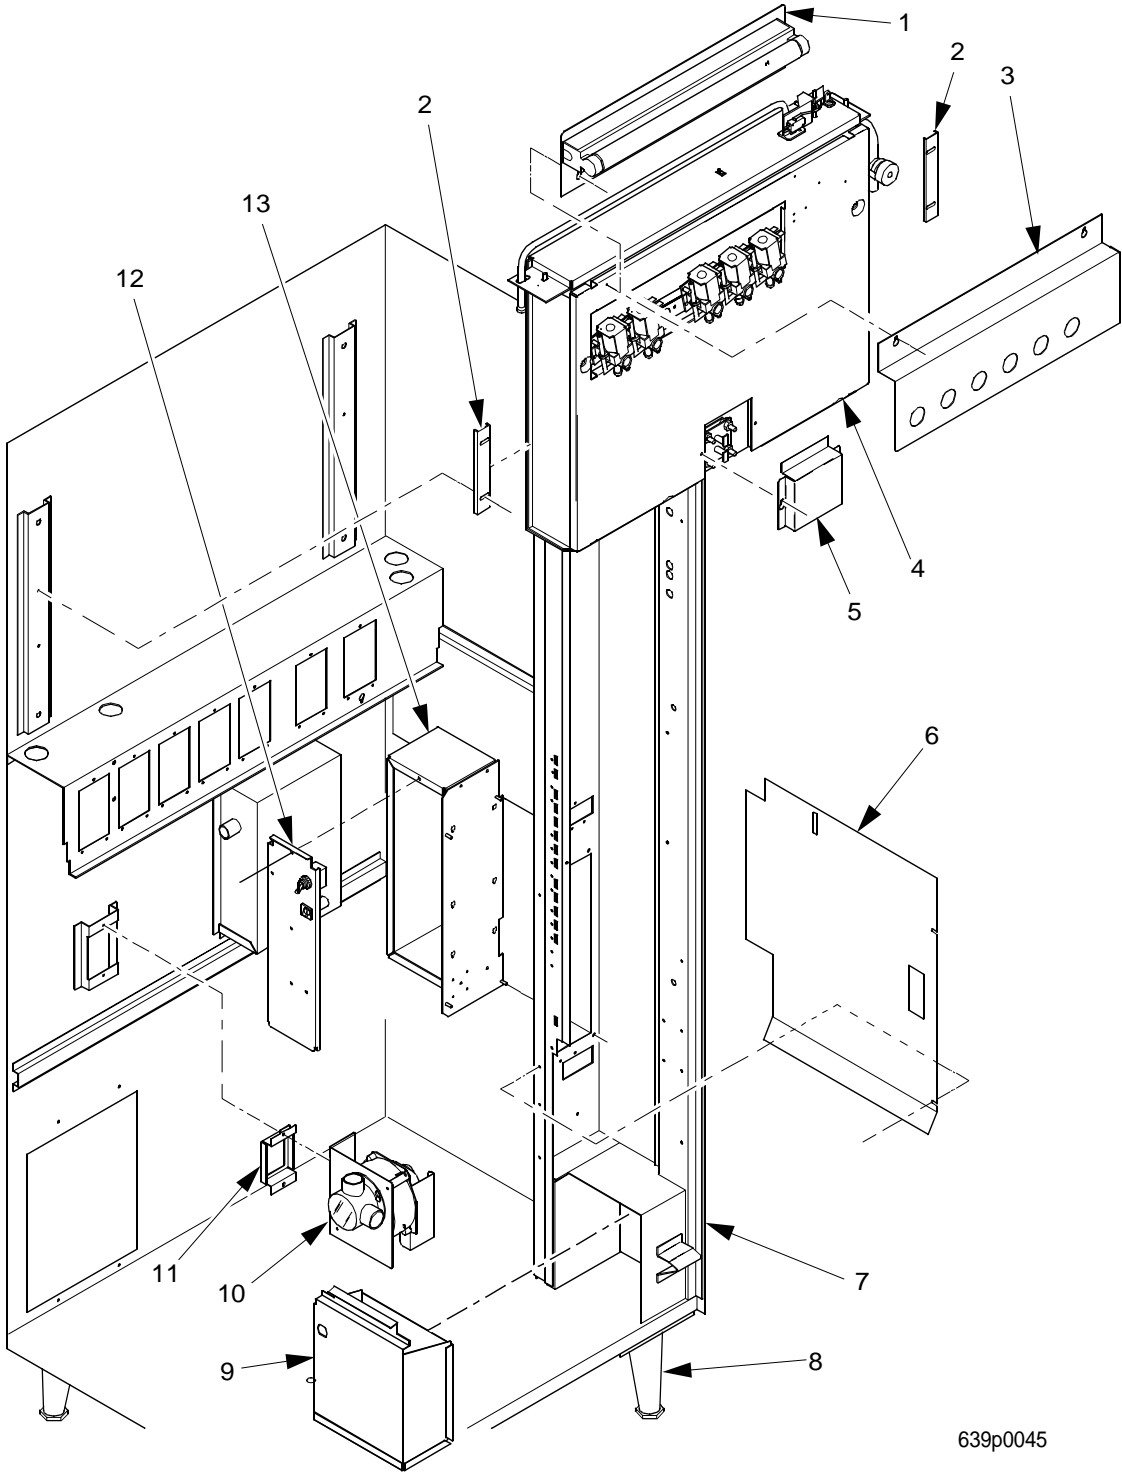

EuroTwin Drink Center Parts Manual

639p0045

Figure 27. Cabinet Assembly - Inner Layer

EuroTwin Drink Center Parts Manual

TABLE 27. CABINET ASSEMBLY - INNER LAYER

INDEX	PART NUMBER	DESCRIPTION	QTY.
1	6339012	LIGHT AND BRACKET ASSEMBLY - FLUORESCENT - 230V	1
2	6231036	CLAMP - WATER TANK	2
3	6338032	COVER - HOT WATER VALVE	1
4	6338045	WATER TANK ASSEMBLY - BASIC - 230 V.	1
4	6368000	WATER TANK ASSEMBLY - NESTLE - 230 V	
5	6238104	COVER - HEATER - WATER TANK	1
6	6391052	SPLASH PANEL - EUROTWIN	1
7	6391046	CABINET ASSEMBLY - NV BLACK	1
7	6391047	CABINET ASSEMBLY - MILLENNIA GRAY	
8	-	LEG, LEVELER, AND LEG & HINGE ASSEMBLIES (FIGURE 39)	-
9	1571029	MONEY BOX	1
-	1101906	MONEY BOX LOCK #1801 NV 407	OPT
-	2221920	KEY - CHICAGO LOCK #1801 NV 407	OPT
-	2222603	NUT - LOCK RETAINING	OPT
-	2226704	WASHER - LOCK BARRELL	OPT
10	6391057	BRACKET, BLOWER & COVER ASSEMBLY - FRESH BREW	1
	6331090	BRACKET, BLOWER & COVER ASSY - FREEZE DRY	
11	1471055	BEZEL - EXHAUST FAN	1
12	4521020	POWER PANEL ASSEMBLY - U.K.	1
12	4521041	POWER PANEL ASSEMBLY - FRANCE AND GERMANY	
13	6361186	HOUSING ASSEMBLY - POWER PANEL	1