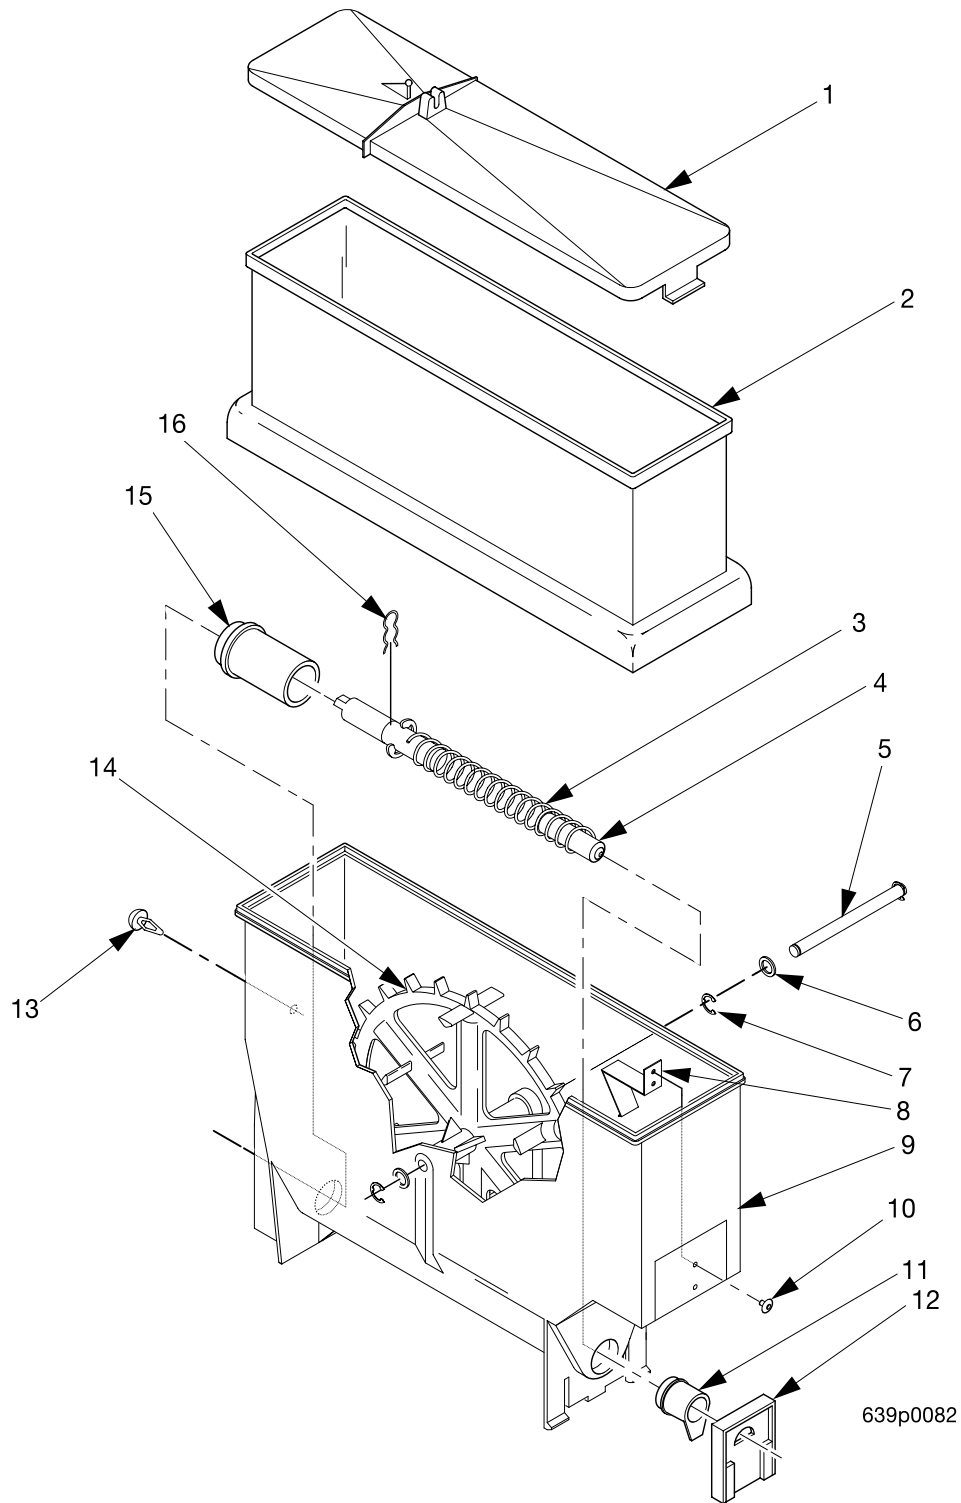

EuroTwin Drink Center Parts Manual

Figure 64. Canister Assembly 6537023

EuroTwin Drink Center Parts Manual

TABLE 64. CANISTER ASSEMBLY 6537023

INDEX	PART NUMBER	DESCRIPTION	QTY
-	6537023	CANISTER ASSEMBLY - CHOCOLATE	-
1	6237023	LID - CANISTER	1
2	6237439	SLEEVE - CANISTER	1
3	6537018	AUGER AND SHAFT ASSEMBLY (INCLUDES THE NEXT 3 ITEMS)	1
-	6237025	RETAINING RING-"E"-.500	1
4	6537021	PLUG - AUGER	1
5	6237167	SHAFT - CANISTER	1
6	6237116	WASHER - SEAL - WEAR PLATE	2
7	9900415	RETAINING RING REINF E TYP.1	2
8	6237108	SPRING - THUMPER	1
9	6237177	BASE - CANISTER - THUMPER	1
10	6537026	ALUMINUM CAP RIVET-.187 DIA	2
11	6537014	NOZZLE - DISPENSING - F.D. COFFEE	1
12	6537013	GATE - NOZZLE - PLASTIC	1
13	6237053	FASTENER - PUSH IN	1
14	6237181	MIXING WHEEL	1
15	6237014	BEARING - CANISTER	1
16	6337020	CLIP - SPRING	1
-	6537023	CANISTER ASSEMBLY - CHOCOLATE	-
1	6237023	LID - CANISTER	1
2	6237439	SLEEVE - CANISTER	1
3	6537018	AUGER AND SHAFT ASSEMBLY (INCLUDES THE NEXT 3 ITEMS)	1