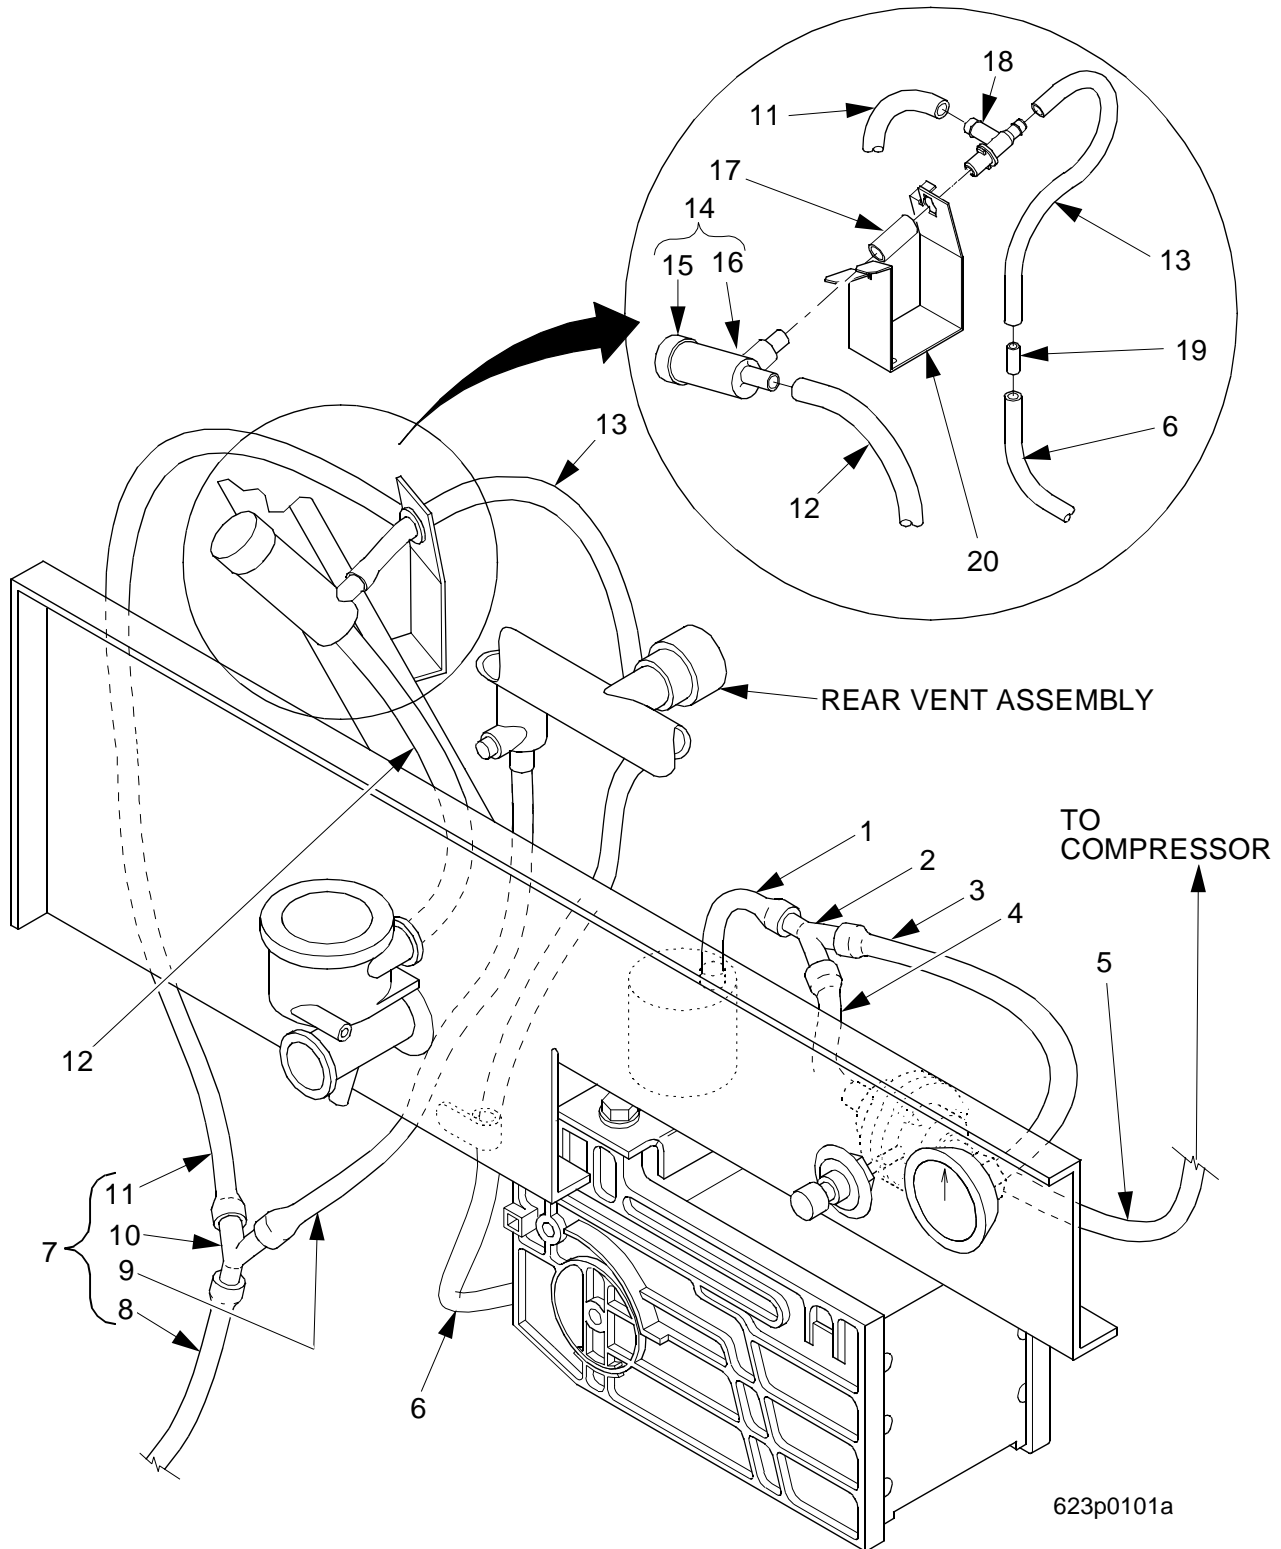

EuroTwin Drink Center Parts Manual

Figure 89. Liquid Distribution System - Fresh Brew - Part 2

EuroTwin Drink Center Parts Manual

TABLE 89. LIQUID DISTRIBUTION SYSTEM - FRESH BREW - PART 2

INDEX	PART NUMBER	DESCRIPTION	QTY.	BULK PART NUMBER
1	-	TUBE - 6208036 - 4.5" LG	1	6338021
2	3017006	SYRUP TUBE TEE SPLICE	1	-
3	-	6108097 TUBE 10.0	1	6338021
4	-	6108098 TUBE 7.0 LONG	1	6208037
5	-	TUBE - .44 O.D. X .25 I.D. X 17" LONG	1	6208037
6	-	61080970 TUBE 6108097	1	6208037
7	6238038	TUBE AND Y ASSEMBLY (INCLUDES INDEX NUMBERS 8 AND 10 THROUGH 12)	1	-
8	-	TUBE - .56 X .37 X 10.0	1	6338021
9	6237037	61080970 TUBE 9.5 LONG	1	6338021
10	6158007	Y CONNECTOR - 3/8 OD 1/4 ID	1	-
11	-	TUBE .56 X .37 X 18.0	1	6338021
12	-	TUBE - 4.25" LONG	1	6338021
13	-	TUBE - 6108097 - 12.5" LG	1	6338021
14	6337018	CHAMBER ASSEMBLY - EXPANSION (INCLUDES INDEX NUMBERS 13, 16, 17, 18)	1	-
15	6237347	VINYL CAP - 1.00 ID . 50 LG	1	-
16	6237316	VENT AND ADAPTER ASSEMBLY	1	-
17	6237134	TUBE - .38 I.D. X .56 O.D. X 1.25" LONG	1	6338021
18	6237311	FLOW RESTICTOR	1	-
19	3638079	FITTING - BARBED - #5/16 X 3/8	1	-
-	3102491	CLAMP - WIRE (NOT SHOWN)	1	-
20	6337017	BRACKET - FLOW RESTRICTOR - FRESH BREW	1	-