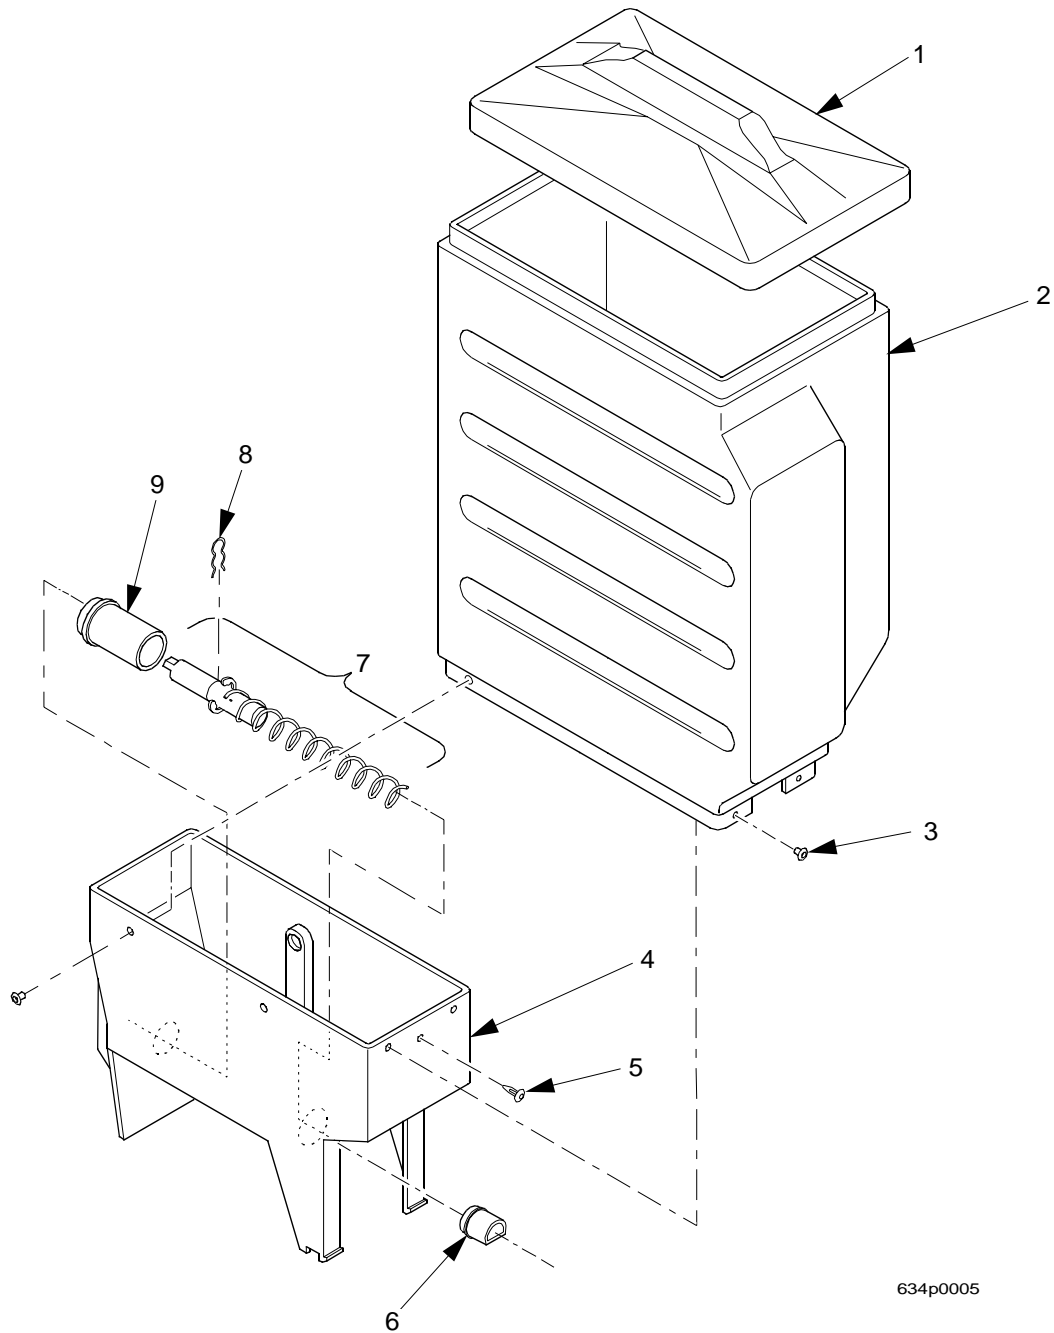

TABLE 59. CANISTER ASSEMBLY 6237420

EuroTwin Drink Center Parts Manual

Figure 59. Canister Assembly 6237420

EuroTwin Drink Center Parts Manual

TABLE 59. CANISTER ASSEMBLY 6237420

INDEX	PART NUMBER	DESCRIPTION	QTY
-	6237420	CANISTER ASSEMBLY - LEAF TEA - HIGH CAPACITY	-
1	6237066	LID - CANISTER	1
2	6337026	SLEEVE - CANISTER	1
3	6237019	ALUMINUM "POP" RIVET - .187 DIA.	6
4	6237062	CANISTER BASE	1
5	6237053	FASTENER - PUSH IN	1
6	6237080	NOZZLE - DISPENSING	1
7	6237095	AUGER AND SHAFT ASSEMBLY	1
8	6337020	CLIP - BEARING	1
9	6237014	BEARING - CANISTER	1