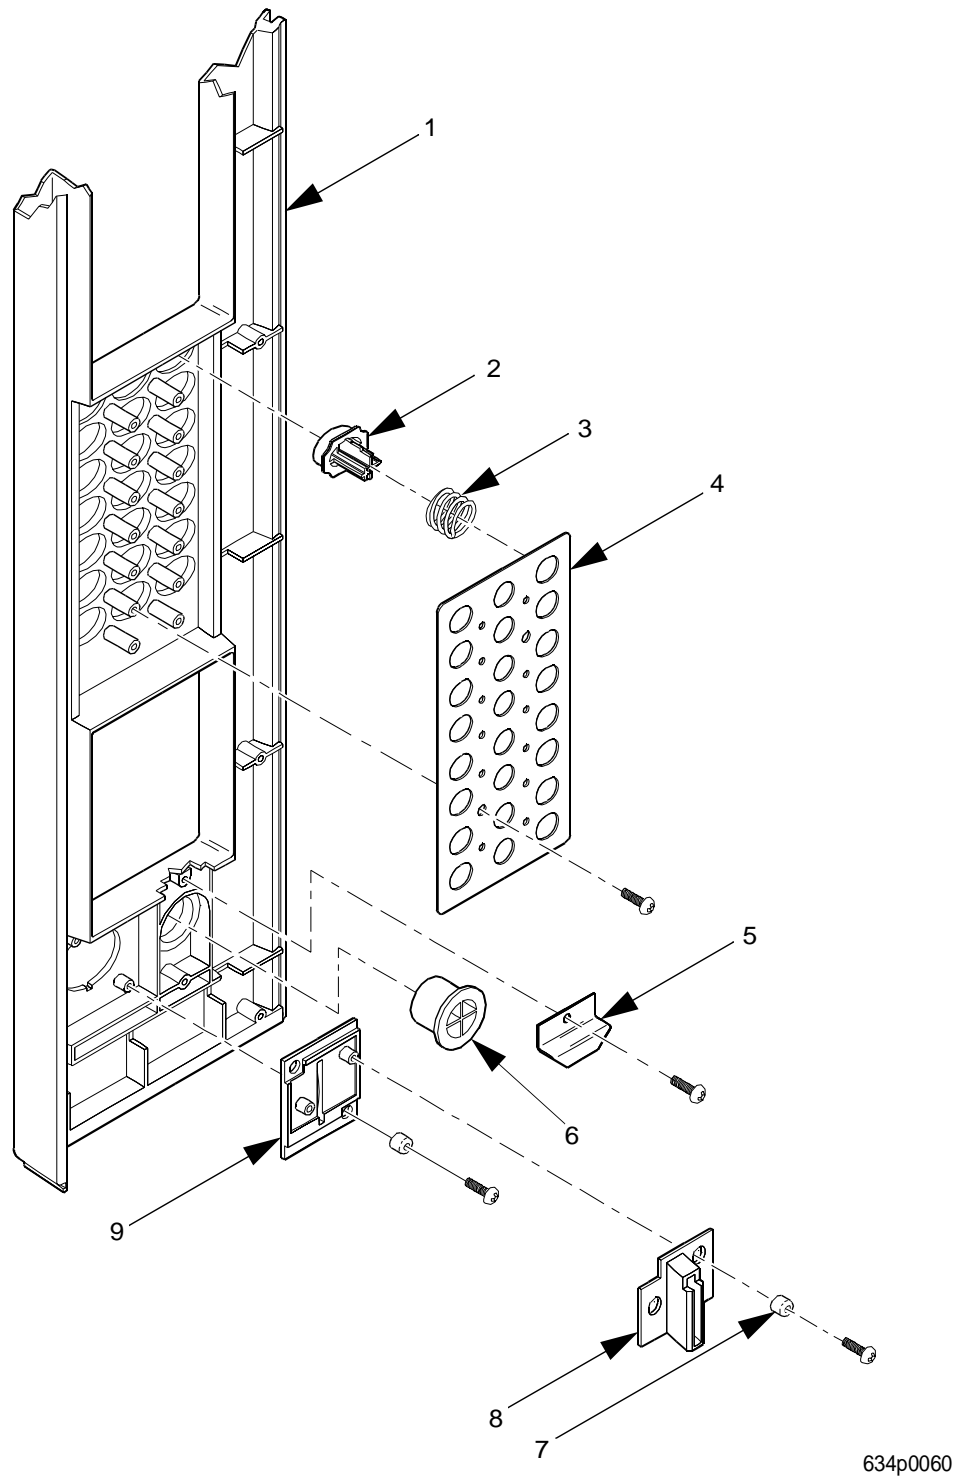

TABLE 5. MILLENNIA TRIM - PART 3

EuroTwin Drink Center Parts Manual

Figure 5. Millennium Trim - Part 3

EuroTwin Drink Center Parts Manual

TABLE 5. MILLENNIA TRIM - PART 3

INDEX	PART NUMBER	DESCRIPTION	QTY
1	1572213	RIGHT HAND TRIM-UPPER-"A-21"	1
2	1572212	ARRAY-PUSH BUTTON SELECTION	1
3	1572224	SPRING-PUSH BUTTON	21
4	1572223	PLATE-STOP BUTTONS	1
5	1572292	RETAINER-RETURN BUTTON	1
6	1572210	COIN RETURN BUTTON-"A-2"	1
7	2302053	SPACER CUP	4
8	1572323	EXTENSION-COIN INSERT	1
9	1572209	COIN INSERT-"A-1"	1