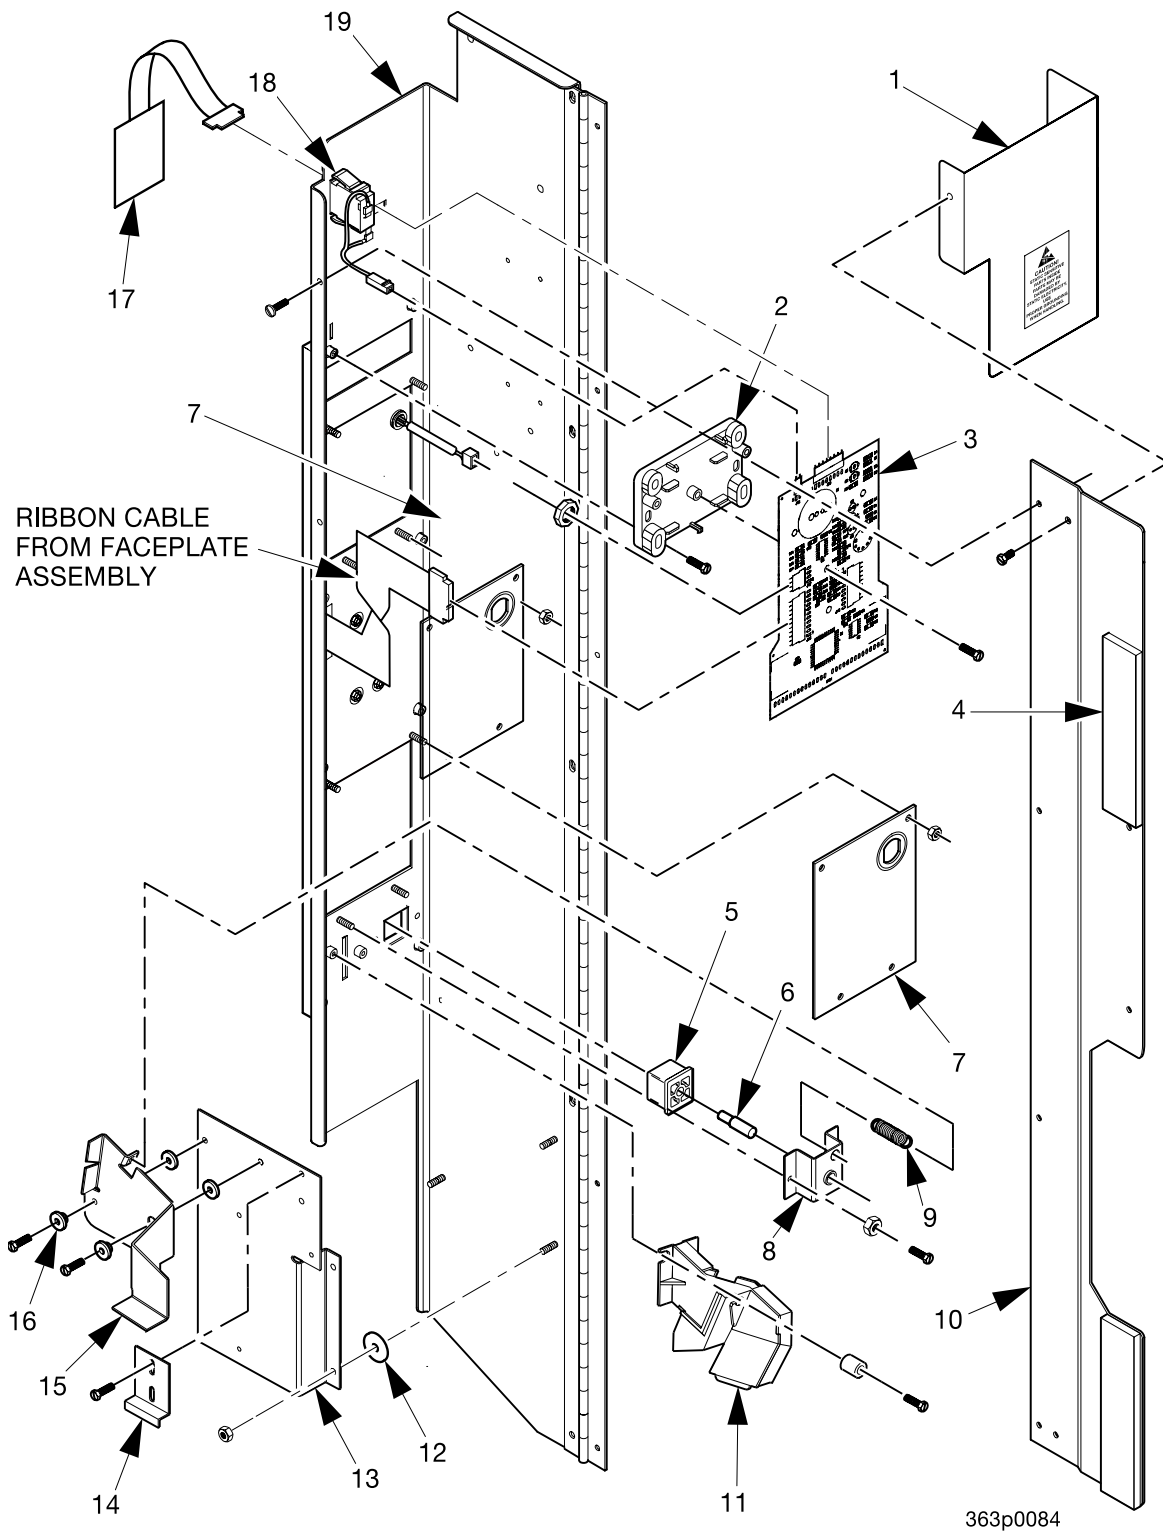

EuroTwin Drink Center Parts Manual

Figure 22. Monetary Panel Assembly - Part 2

EuroTwin Drink Center Parts Manual

TABLE 22. MONETARY PANEL ASSEMBLY - PART 2

INDEX	PART NUMBER	DESCRIPTION	QTY.
1	1575029	COVER - DISPLAY	1
2	1475099	BRACKET - PCB - DISPLAY	1
3	9989685	PCB ASSEMBLY - DISPLAY	1
4	3122056	MAGNET RETAINER COIN CHANGER	1
5	1475026	BUTTON - COIN RETURN	1
6	1475072	SHAFT - RETURN BUTTON	1
7	-	UPPER OR LOWER MONETARY POSITION (TABLE 26)	-
8	1571079	BRACKET - COIN RETURN BUTTON	1
9	1127808	SPRING SHELF RESET	1
10	1575057	PLATE - MAGNET MOUNTING	1
11	1575003	COIN CHUTE ASSEMBLY	OPT.
12	9900067	WASHER STEEL 7/16 X.203 X.062	2
13	1571081	BRACKET ASSEMBLY - COIN MECHANISM	OPT.
14	6231037	CLAMP - CABLE	1
15	1571113	ARM - SCAVENGER	1
16	2204093	WASHER - SCAVENGER BAR	1
17	6335002X	SERVICE KEYPAD ASSEMBLY	1
	6335005	SERVICE KEYPAD ASSY-SPANISH	
18	1401110	SWITCH	1
19	1575094	PANEL WELD ASSEMBLY - MONETARY	1

THE FOLLOWING IS AVAILABLE AS AN ASSEMBLY:

P1571081	BRACKET ASSEMBLY - COIN MECH (INCLUDE INDEX NUMBERS 11 THROUGH 15)