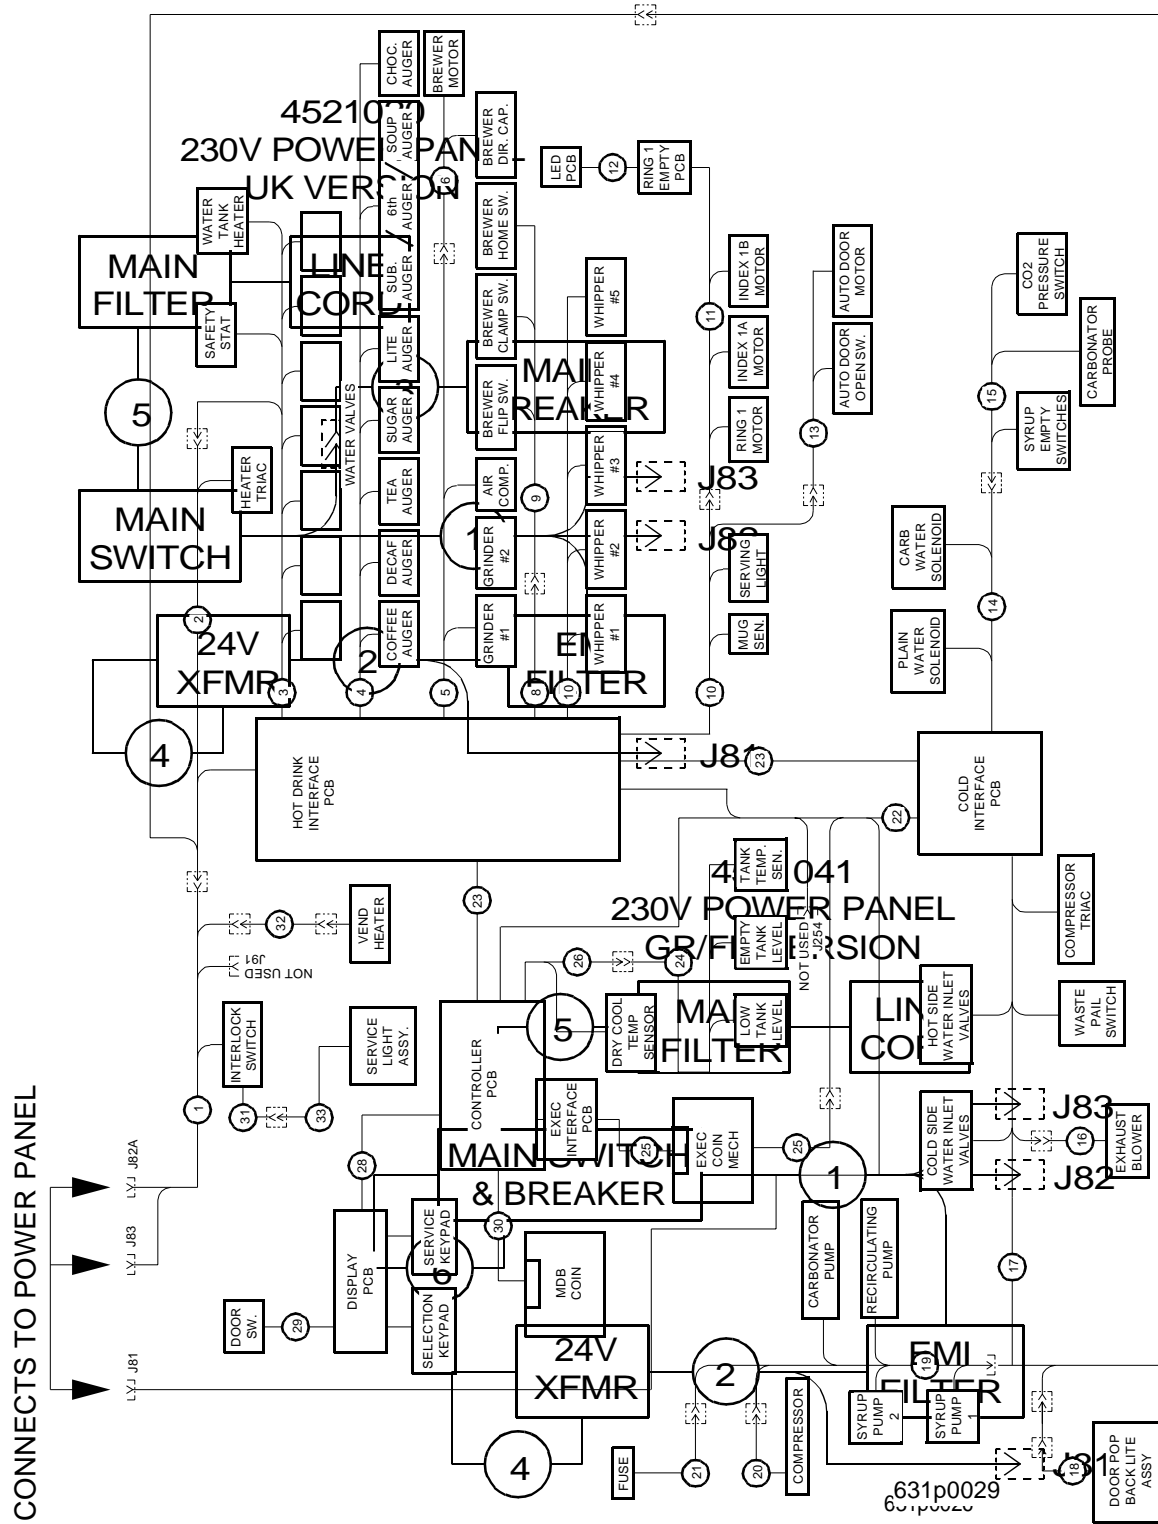

# EuroTwin Drink Center Parts Manual

Figure 92 Power Panel Wiring (Continued)