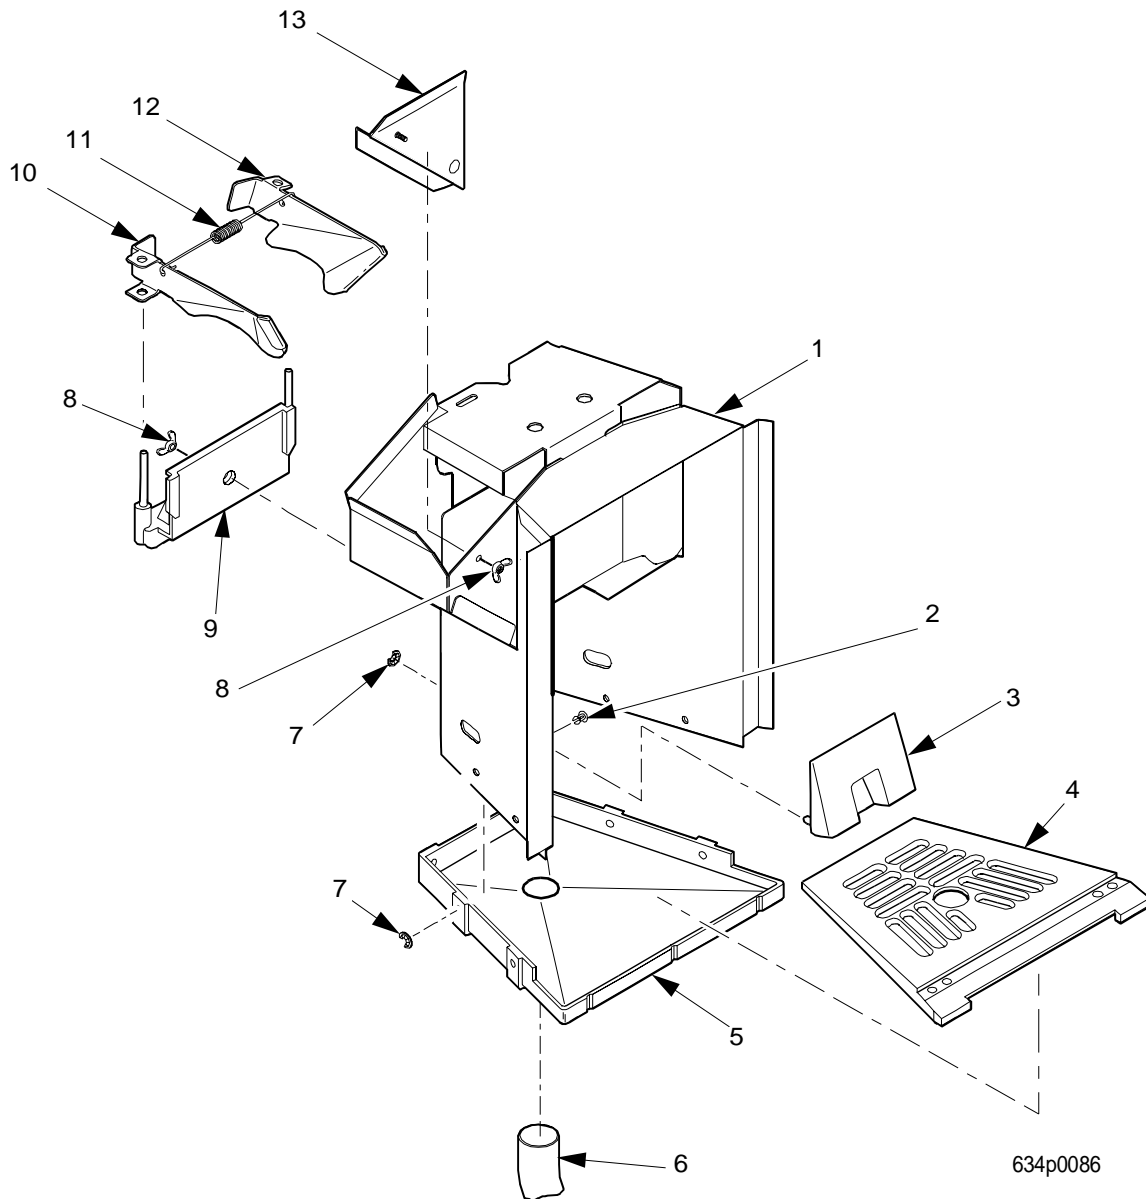

EuroTwin Drink Center Parts Manual

Figure 79. Cup Station Assembly - Part 1

EuroTwin Drink Center Parts Manual

TABLE 79. CUP STATION ASSEMBLY - PART 1

INDEX	PART NUMBER	DESCRIPTION	QTY
A	6261409	CUP DELIVERY ASSEMBLY- UK, CHILE, LATIN AMERICA (INCLUDES INDEX 1A, 2 - 9, 10A, 11, 12A AND 13)	1
B	6261413	CUP DELIVERY ASSY-FINAL-GERMAN (INCLUDES INDEX 1B, 2 - 9, 10A, 11, 12A AND 13)	
C	6361044	CUP STATION-FRENCH (FREEZE DRY) (INCLUDES INDEX 1C, 2 - 9, 10B, 11, 12B AND 13, PLUS INDEX 1&2, (FIGURE 80))	
1A	6261421	WELD ASSY-CUP DELIVERY	1
1B	6261415	WELD ASSY-CUP DELIVERY-GERMAN	
1C	6361047	WELD ASSY-CUP DELIVERY-FRENCH	
2	6231492	PUSH-IN FASTENER-CUP DELIVERY	6
3	6231443	CUP SPACER/SENSOR LENS	1
4	6231432	DRAIN TRAY-CUP DEL.COMP.	1
5	6231489	BASE-CUP DELIVERY STATION	1
6	6231430	TUBE-DRAIN	1
7	6231431	RETAINER-.188-CUP DEL.	6
8	3103133	WING NUT-#8-32 STAINLESS	2
9	6231488	MOUNTING ASSY-CUP DEFLECTOR	1
10A	6231439	CUP DEFLECTOR-L.H.	1
10B	6361032	CUP DEFLECTOR-LEFT HAND	1
11	6231495	SPRING-CUP DEFLECTOR	1
12A	6231438	CUP DEFLECTOR-R.H.	1
12B	6361026	CUP DEFLECTOR-R.H.	1
13	6231411	CHUTE ADAPTOR ASSY-LH-FOR.	1