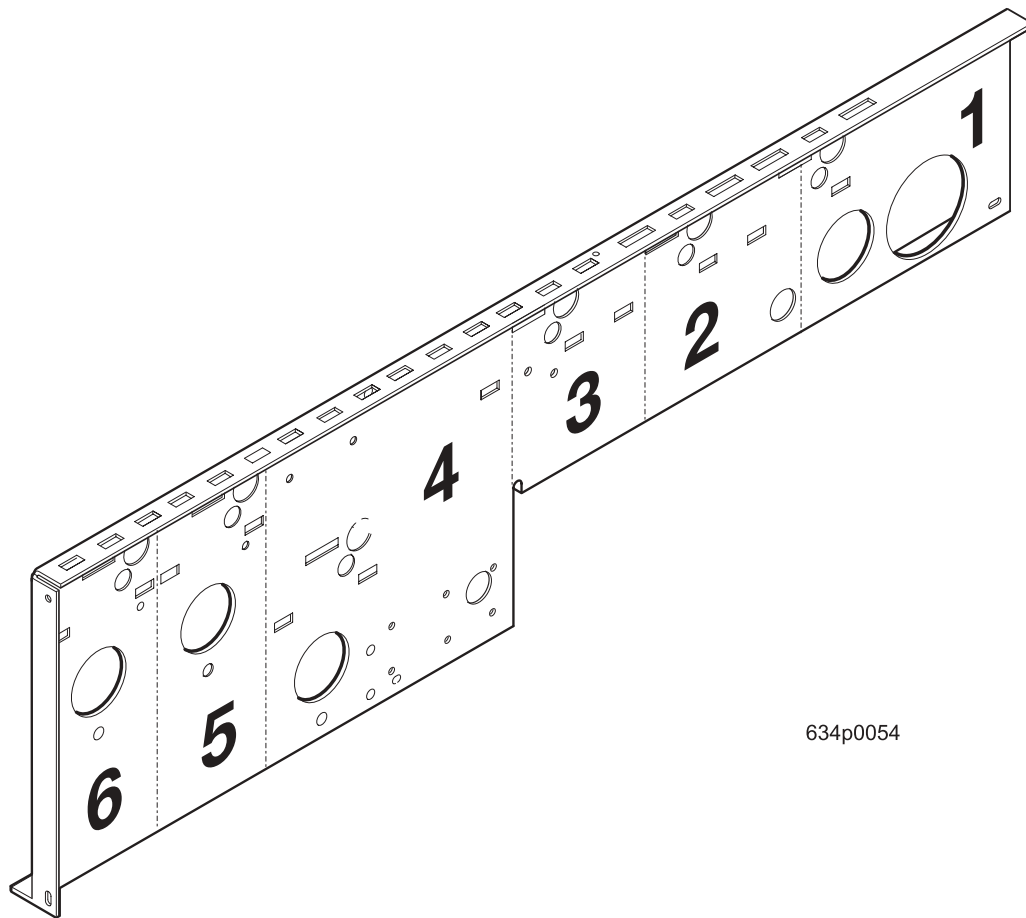

EuroTwin Drink Center Parts Manual

634p0054

Figure 69. Mixing Bowl and Whipper Positions

EuroTwin Drink Center Parts Manual

TABLE 69. MIXING BOWL AND WHIPPER POSITIONS

POSITION	PRODUCT	IS WHIPPER PRESENT?	MIXING BOWL ASSEMBLY	WHIPPER ASSEMBLIES	
				STANDARD 633708	NESTLE 6367020
1	COFFEE, DECAF, TEA	NO	6337076	-	-
2	COFFEE, DECAF, TEA	NO	6337076	-	-
3	FD COFFEE, FD DECAF, FD TEA	YES	6337078	6337081	-
		NO	6337079	-	-
4	CONDIMENTS	YES	6337079	6337081	6367020
5	SOUP	YES	6337078	6337081	-
		NO	6337076	-	-
6	CHOCOLATE	YES	6337078	6337081	-