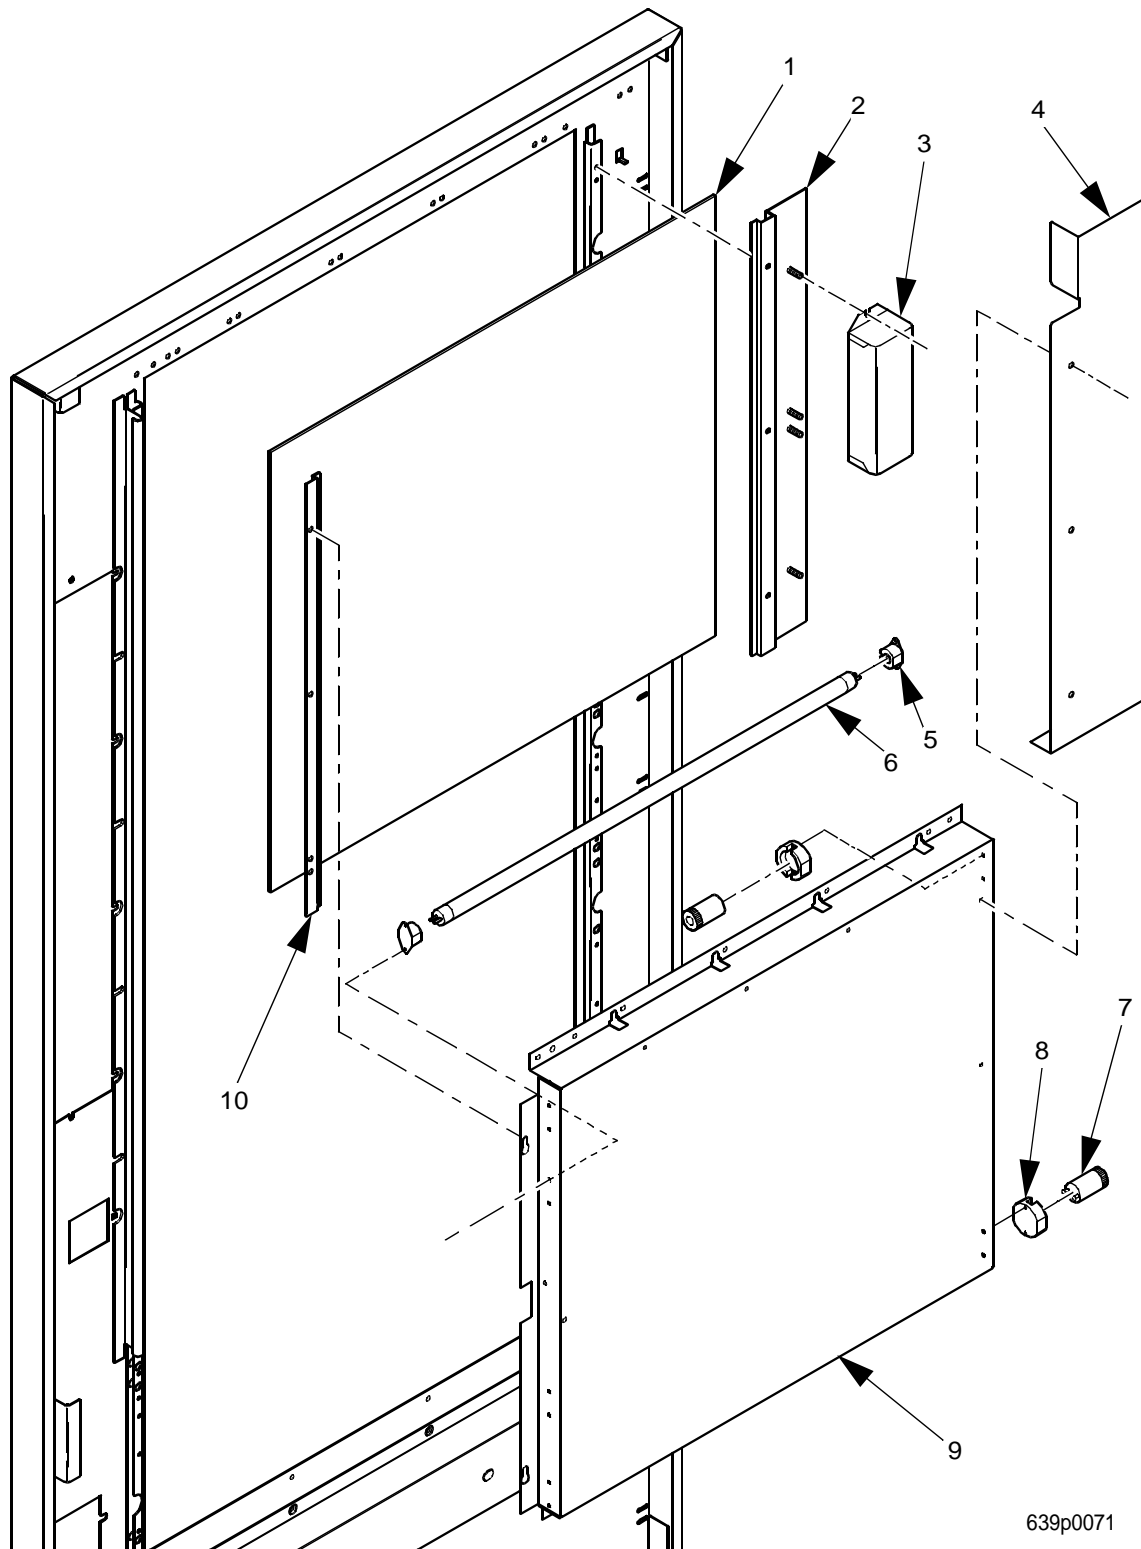

# EuroTwin Drink Center Parts Manual

Figure 11. Lighting Assembly - Backlit POP