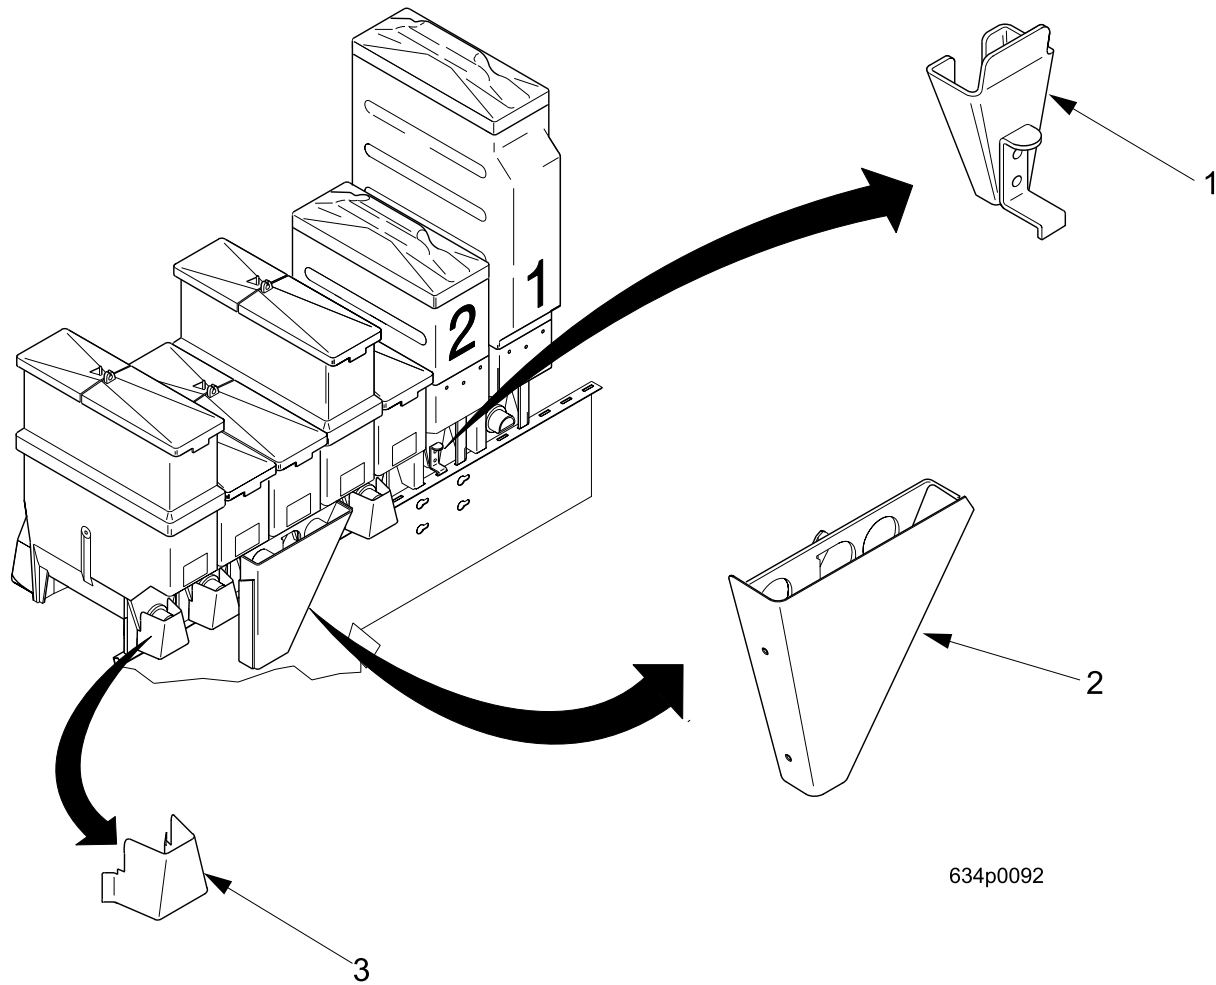

TABLE 65. PRODUCT AND CONDIMENT CHUTES - PART 1

EuroTwin Drink Center Parts Manual

Figure 65. Product and Condiment Chutes - Part 1

EuroTwin Drink Center Parts Manual

TABLE 65. PRODUCT AND CONDIMENT CHUTES - PART 1

INDEX	PART NUMBER	DESCRIPTION	QTY
1	6237241	CHUTE ASSEMBLY - PREGROUND COFFEE USED WITH THE FOLLOWING PRODUCTS: FRESH BREW COFFEE, FRESH BREW DECAF, LEAF TEA	1 OR 2
2	6367018	CHUTE ASSEMBLY - 2 INGREDIENT USED ON MACHINES WITHOUT SUGAR SUB OPTION FOR SUGAR - LIGHTENER CONDIMENTS	1 OPT
3	6337015	BRACKET - DEFLECTOR - CHOCOLATE USED WITH THE FOLLOWING PRODUCTS: CHOCOLATE, FREEZE DRY COFFEE, FREEZE DRY DECAF, SOUP	3 TO 5