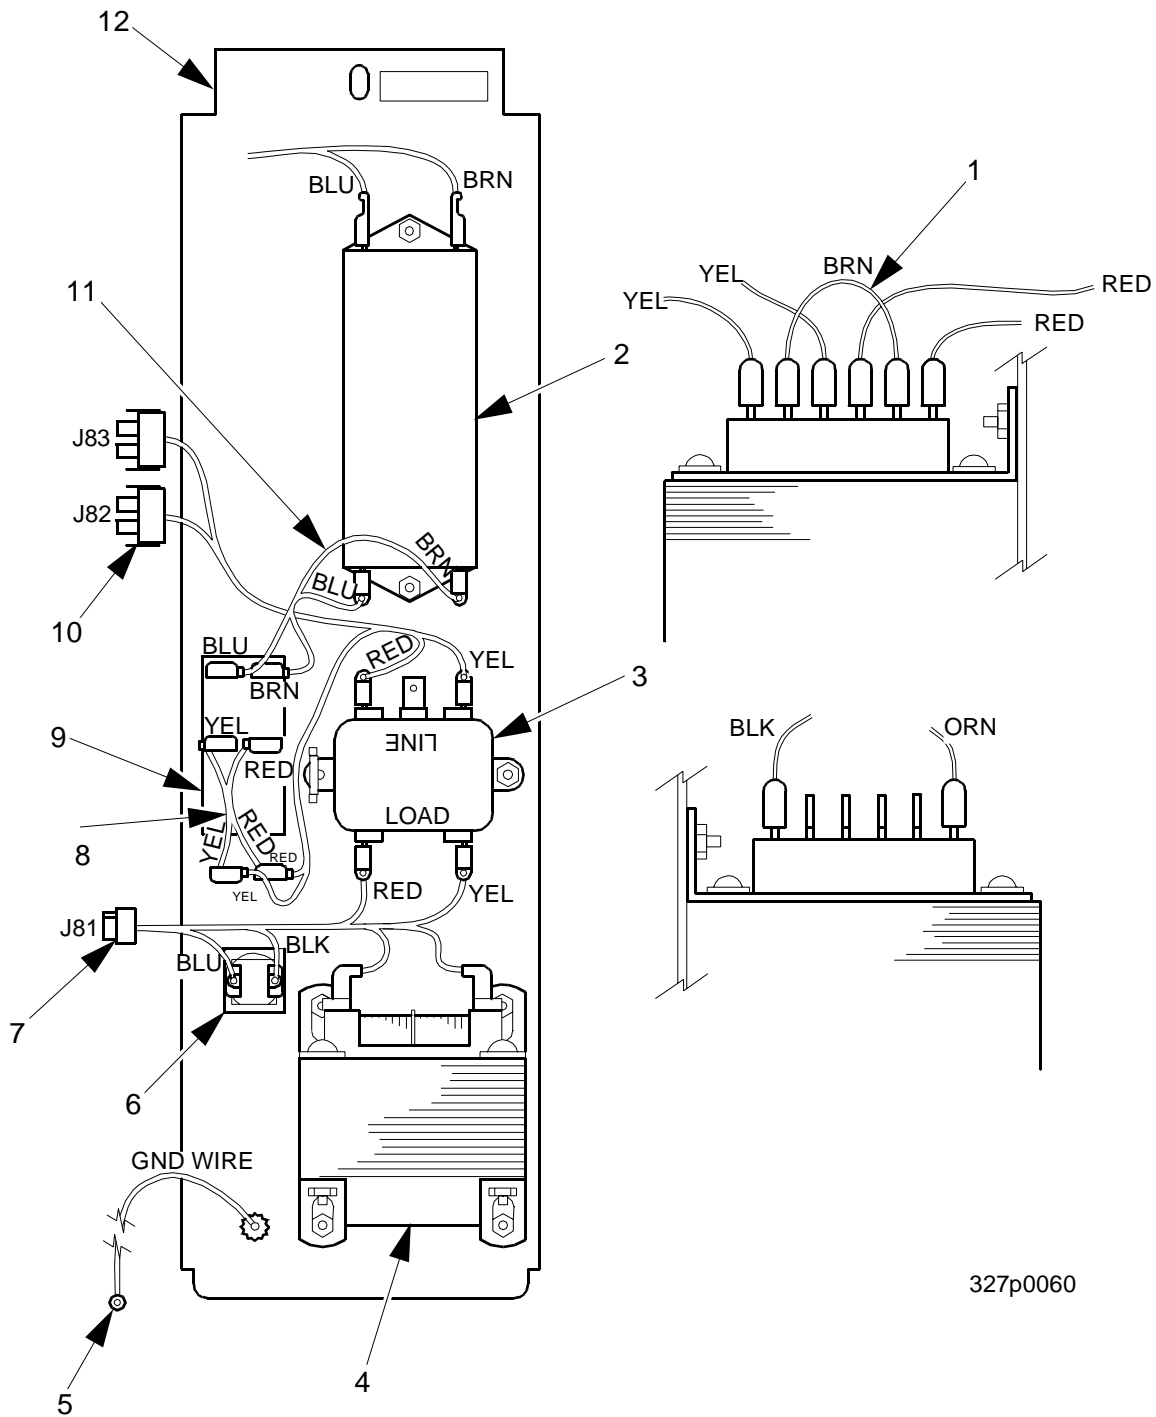

# EuroTwin Drink Center Parts Manual

Figure 41. Power Panel Assembly - 230 V - Fr/Ger