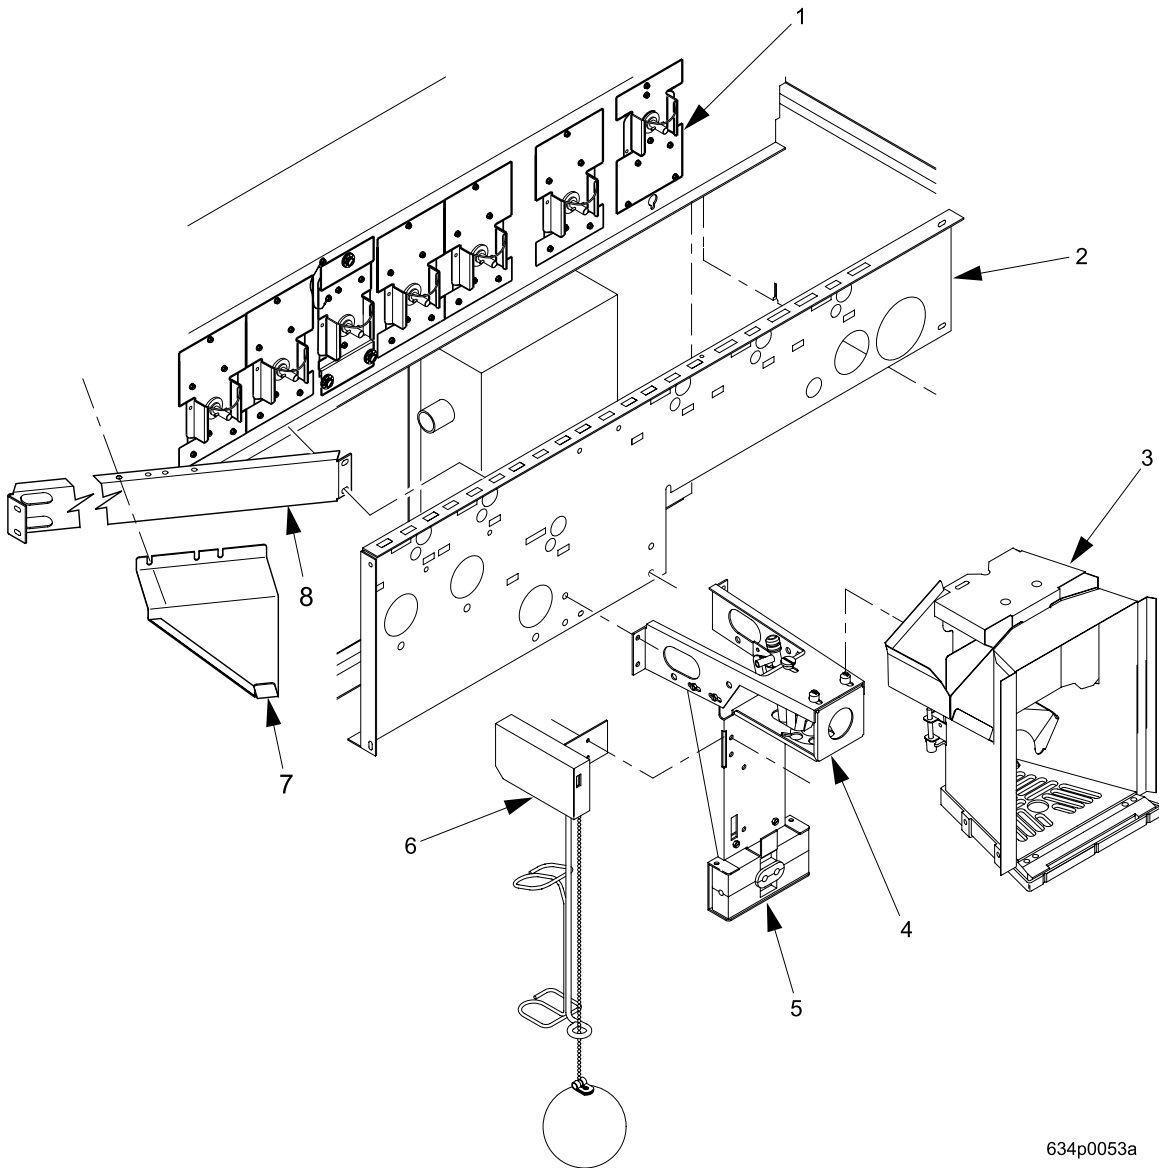

EuroTwin Drink Center Parts Manual

634p0053a

Figure 31. Cabinet Assembly - Part 5

EuroTwin Drink Center Parts Manual

TABLE 31. CABINET ASSEMBLY - PART 5

INDEX	PART NUMBER	DESCRIPTION	QTY
1	-	CANISTER MOTOR AND PLATE ASSEMBLIES (TABLE 55)	-
2	-	CANISTER SUPPORT ASSEMBLY (FIGURE 67)	-
3	6261409	CUP DELIVERY ASSEMBLY-U.K. (UK, LATIN AMERICA 230, CHILE) (FIGURES 79, 80)	1
	6361044	CUP DELIVERY ASSEMBLY-FRANCE (FIGURES 79, 80)	
	6261413	CUP DELIVERY ASSEMBLY-FINAL-GERMAN (GERMANY) (FIGURES 79, 80)	
4	6398180	TUBE AND NOZZLE ASSEMBLY (FIGURE 81)	1
5	-	STANDARD MUG SENSOR & BRACKET ASSEMBLY (FIGURE 82)	OPT
	-	TRANSMISSIVE MUG SWITCH (GERMANY) (FIGURE 82)	
6	6231223	OVERFLOW SWITCH ASSEMBLY (FIGURE 83)	1
7	6341027	BRACKET - TUBE RETAINER	1
8	6341007	BRACE - CANISTER SUPPORT	1