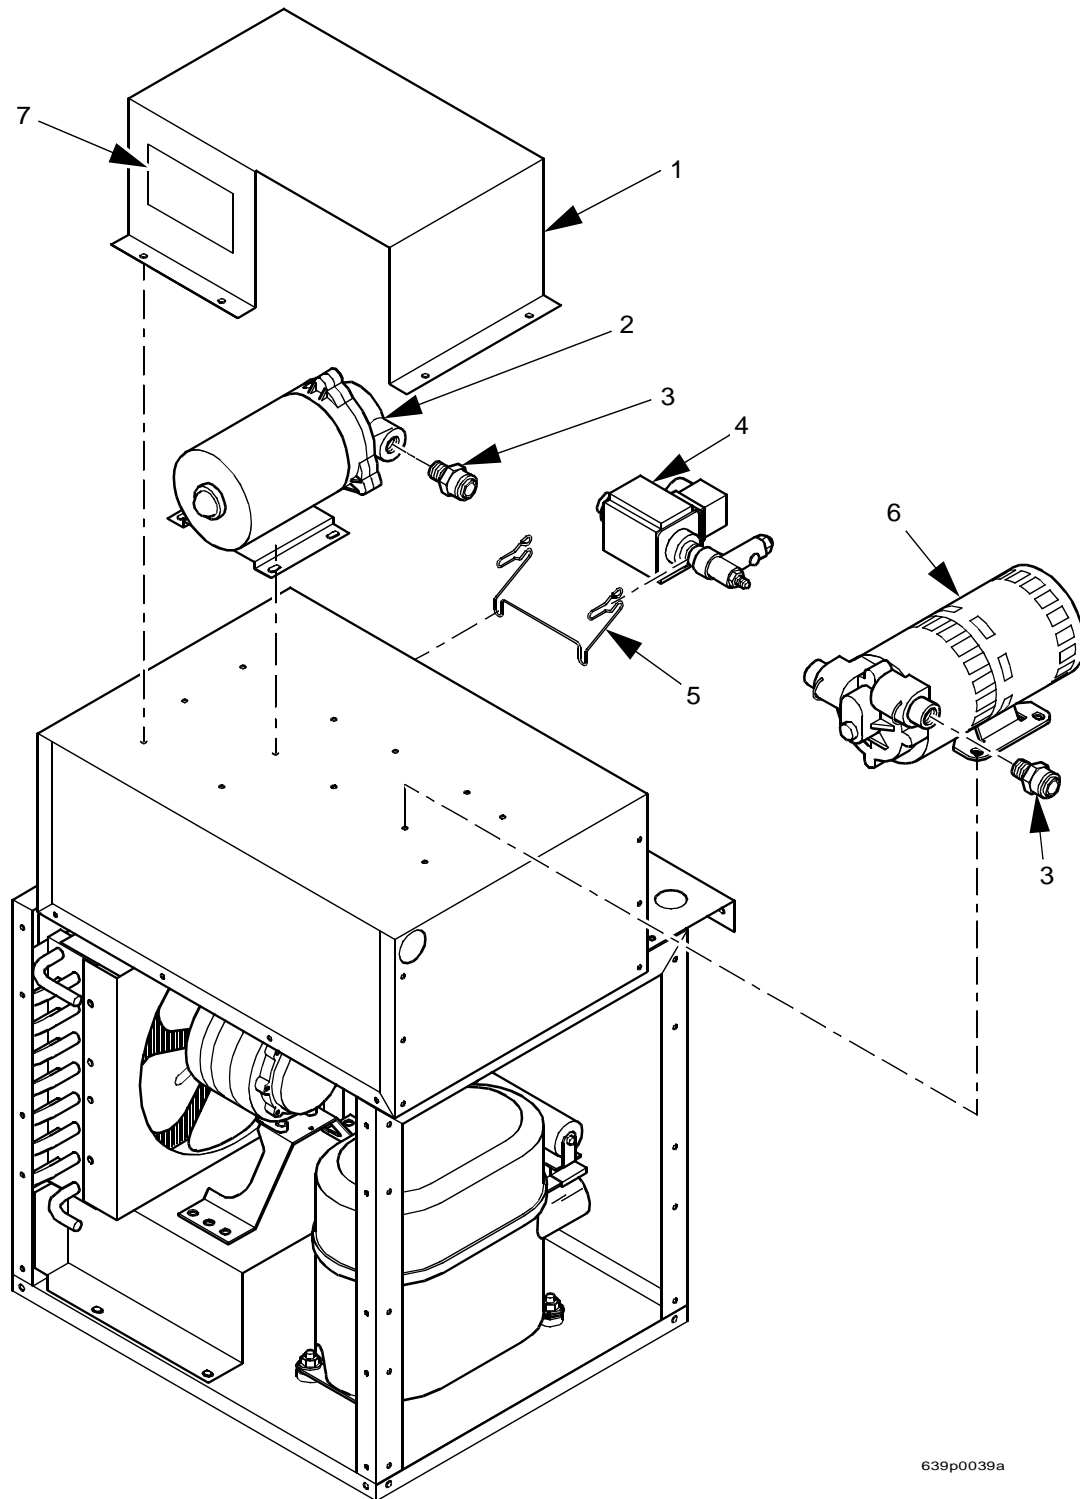

TABLE 74. DRYCOOL™ REFRIGERATION MODULE - PART 1

EuroTwin Drink Center Parts Manual

Figure 74. Drycool™ Refrigeration Module - Part 1

EuroTwin Drink Center Parts Manual

TABLE 74. DRYCOOL™ REFRIGERATION MODULE - PART 1

INDEX	PART NUMBER	DESCRIPTION	QTY.
-	6398169	REFRIGERATION MODULE - DRYCOOL - 230 V - R134A	1
1	6391044	COVER - RECIRCULATION PUMP	1
2	6398093	PUMP - CARBONATOR - 230V - W/TERM.	1
3	6398075	ADAPTOR - 3/8 MPT X 3/8 OD HOSE - 250BX	4
4	6398167	PUMP TUBE ASSEMBLY - SYRUP	2
5	6398081	CLIP - MOUNTING - RECIRCULATION PUMP	2
6	6398131	PUMP - WATER - RECIRCULATION - W/ADAPTERS 230V	1
7	6398178	LABEL - TUBING CONNECTIONS	1
-	4255331	FUSE HOLDER ASSEMBLY (NOT SHOWN)	1
-	9989473	FUSE - 1/2 AMP - TIME DELAY	1