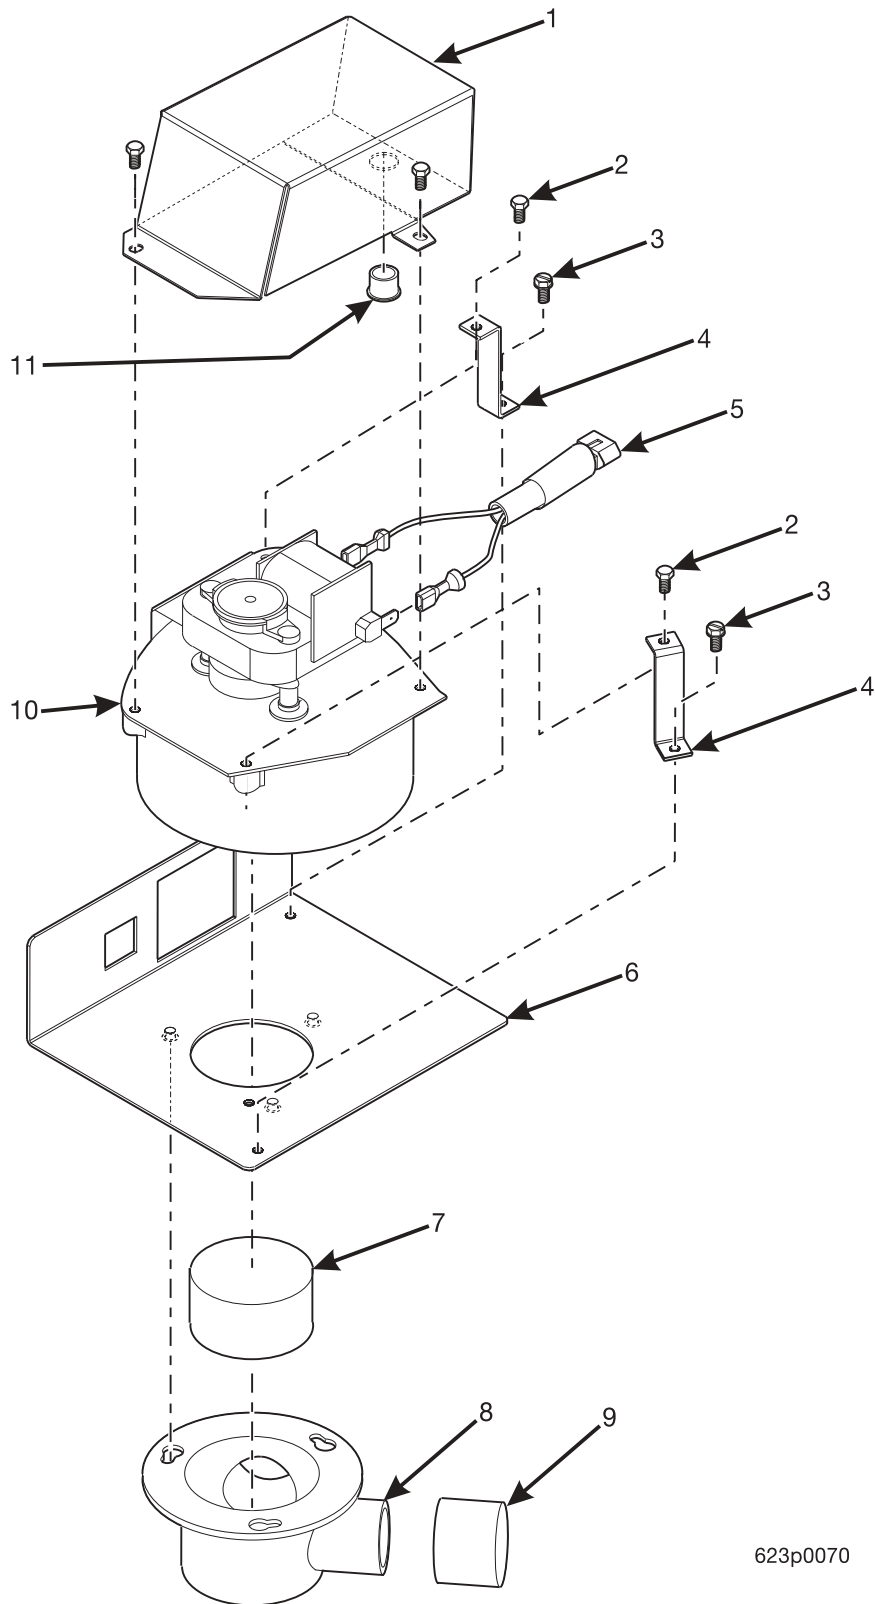

EuroTwin Drink Center Parts Manual

623p0070

Figure 38. Bracket, Blower, and Cover Assembly - Freeze Dry

EuroTwin Drink Center Parts Manual

TABLE 38. BRACKET, BLOWER, AND COVER ASSEMBLY - FREEZE DRY

INDEX	PART NUMBER	DESCRIPTION	QTY
-	6331090	BRACKET, BLOWER, AND COVER ASSEMBLY	OPT
1	6231074	GUARD - BLOWER MOTOR	1
2	1437204	SCREW - #8-10 X .38 HEX HD.TF	2
3	1451097	SCREW - #8-32 X .31 HEX HD.TF-BL	2
4	6231553	TIE DOWN - BLOWER ASSEMBLY	2
5	9989676	JUMPER - BLOWER	1
6	6231550	BRACKET ASSEMBLY - BLOWER MOUNTING	1
7	6237340	FILTER - EXHAUST BLOWER	1
8	6237342	HOUSING - EXHAUST BLOWER	1
9	6237305	VINYL CAP - 1.25 I.D (FREEZE DRY APPLICATIONS)	1
10	6331074	BLOWER ASSEMBLY - 230V	1
11	3502097	BUSHING #OCB-500	1