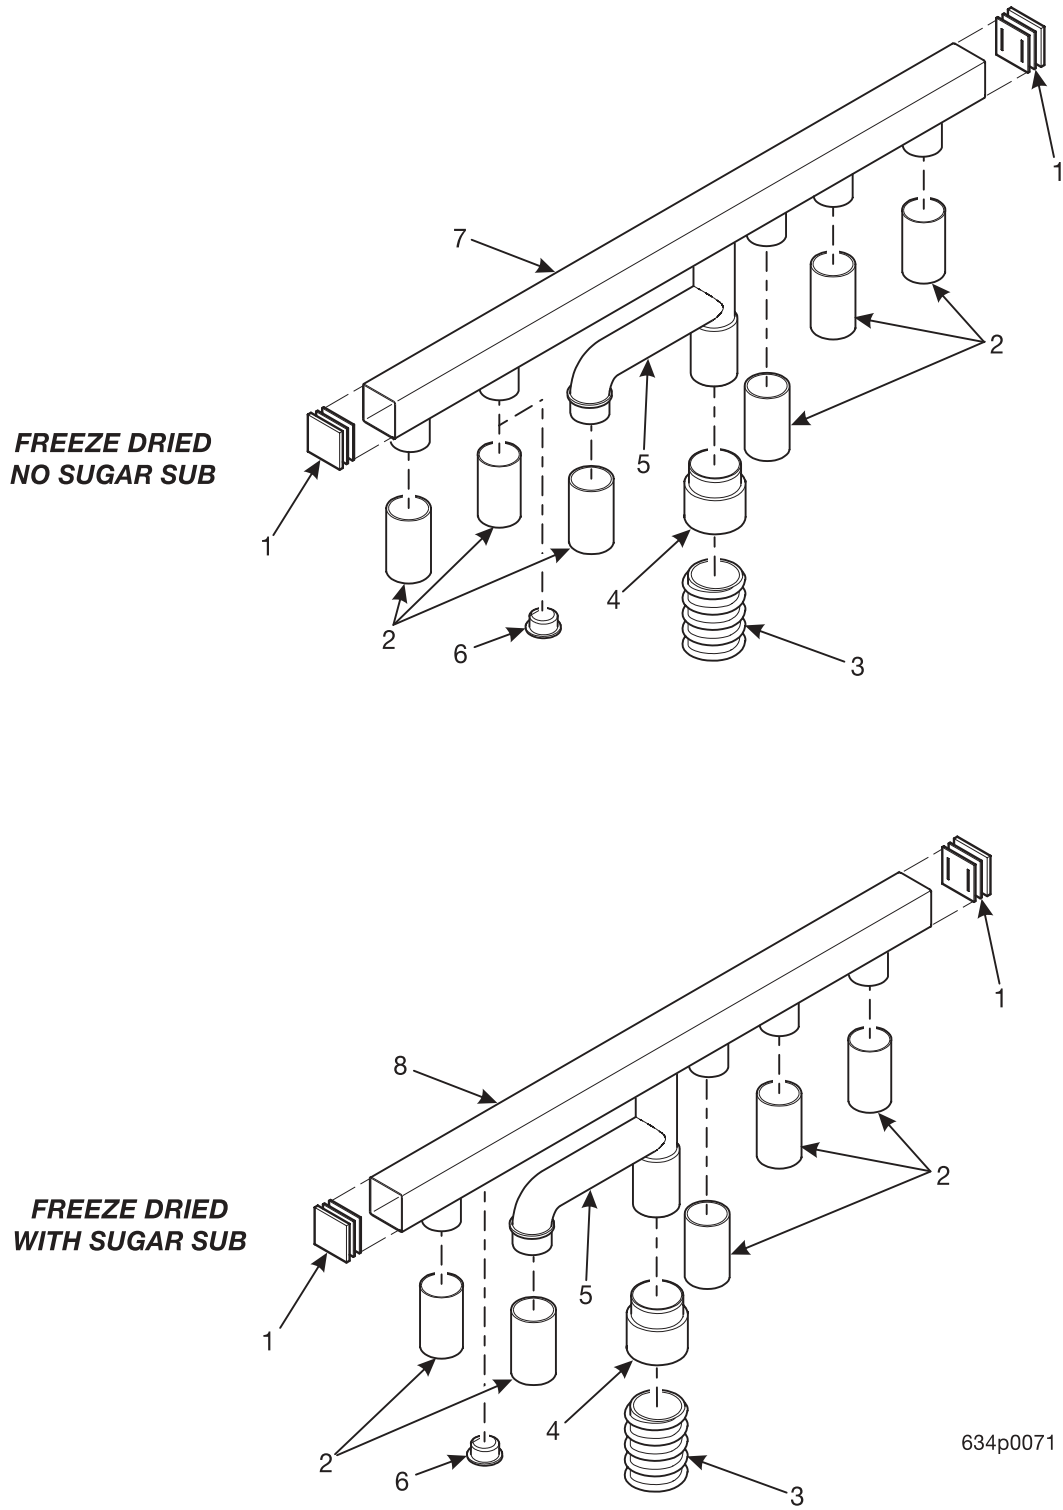

# EuroTwin Drink Center Parts Manual

Figure 53. Front Vent Assemblies - Freeze Dry