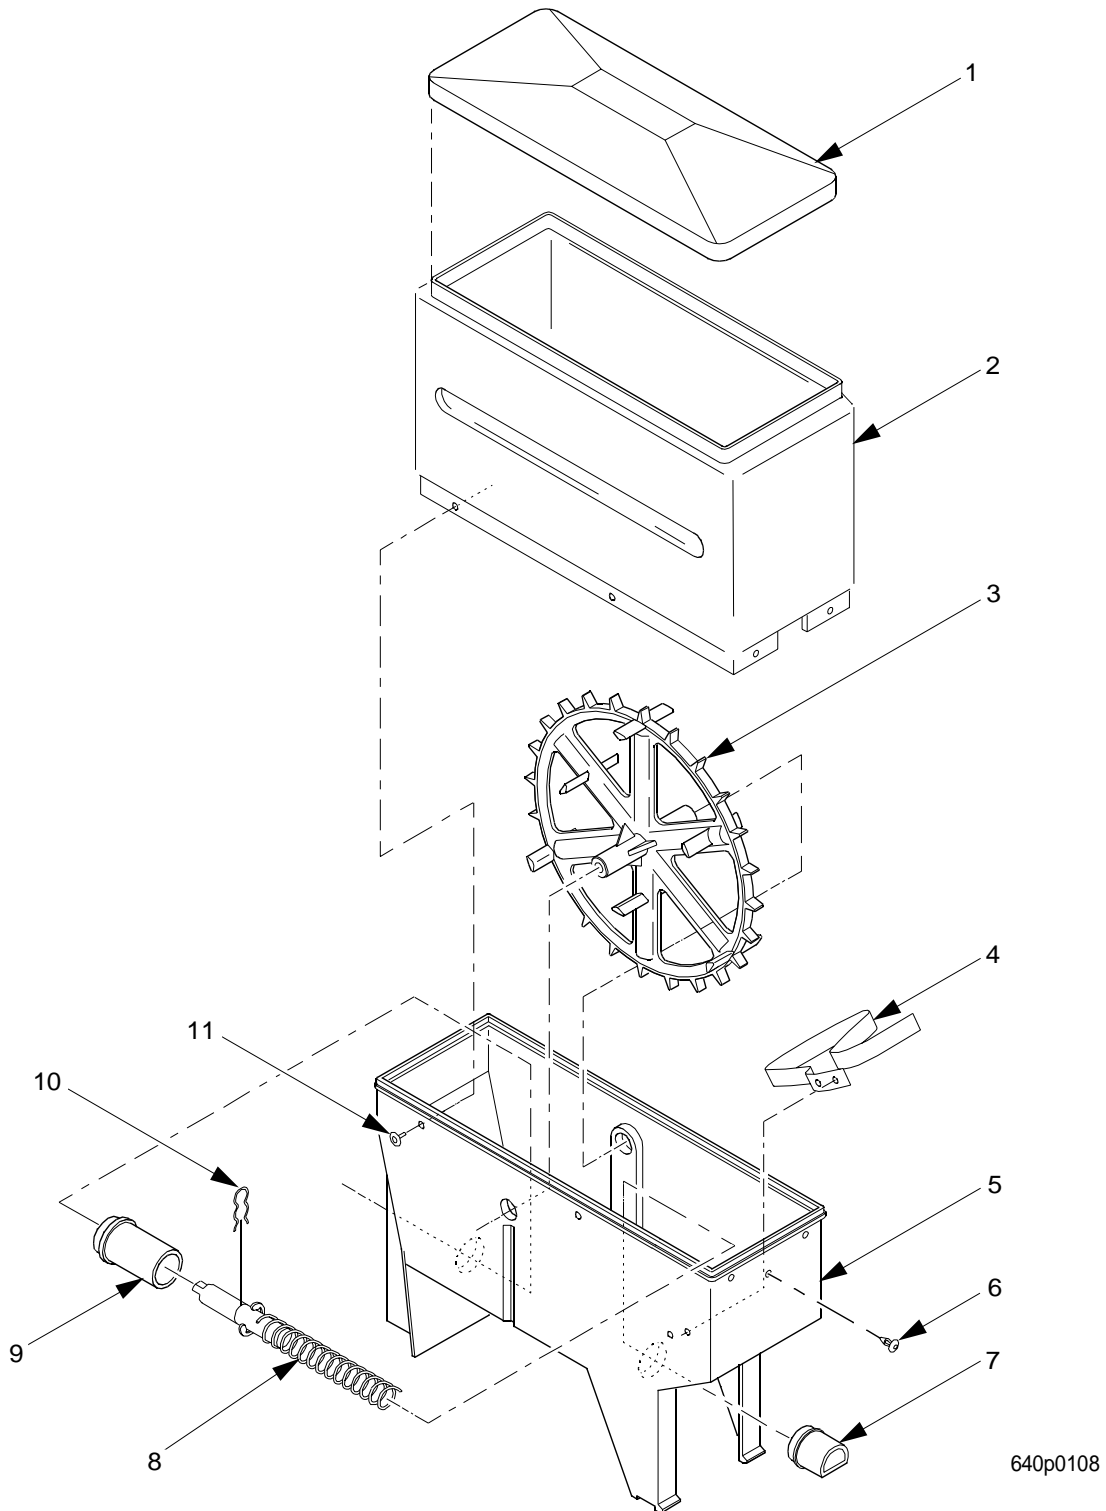

TABLE 58. CANISTER ASSEMBLY 6407043

EuroTwin Drink Center Parts Manual

Figure 58. Canister Assembly 6407043

EuroTwin Drink Center Parts Manual

TABLE 58. CANISTER ASSEMBLY 6407043

INDEX	PART NUMBER	DESCRIPTION	QTY
-	6407043	CANISTER ASSEMBLY - PREGROUND COFFEE	REF
1	6407021	LID - CANISTER - FB COFFEE	1
2	6407047	SLEEVE - CANISTER - FB COFFEE - SHORT	1
3	6407045	MIXING WHEEL ASSEMBLY - FB COFFEE	1
4	6407023	SPRING - THUMPER - COFFEE - PREGROUND	1
5	6407042	BASE - PREGROUND COFFEE - DRILLED	1
6	6237053	FASTENER - PUSH IN	3
7	6237063	NOZZLE - DISPENSING - CANISTER	1
8	6237095	AUGER AND SHAFT ASSEMBLY - COFFEE	1
9	6237014	BEARING - CANISTER	1
10	6337020	CLIP - SPRING	1
11	6237019	ALUMINUM "POP" RIVET - .187 DIA.	8