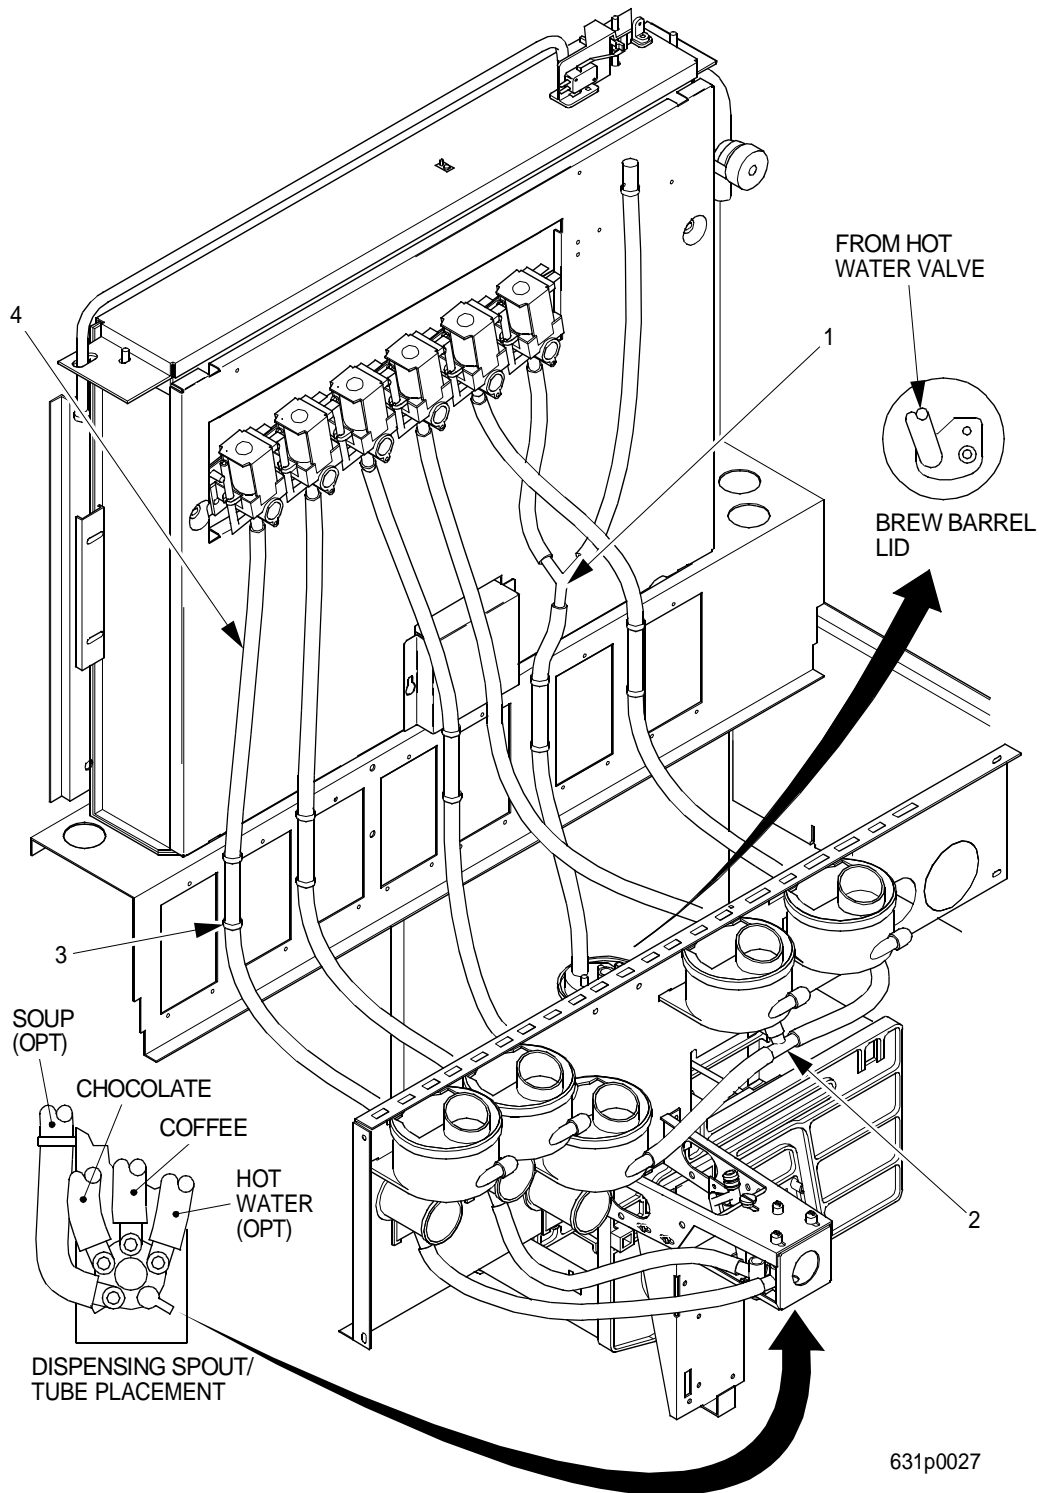

TABLE 88. LIQUID DISTRIBUTION SYSTEM - FRESH BREW - PART 1

EuroTwin Drink Center Parts Manual

Figure 88. Liquid Distribution System - Fresh Brew - Part 1

EuroTwin Drink Center Parts Manual

TABLE 88. LIQUID DISTRIBUTION SYSTEM - FRESH BREW - PART 1

INDEX	PART NUMBER	DESCRIPTION	QTY
1	3017006	SYRUP TUBE TEE SPLICE	1
2	6237164	"T"-CONN.-1/2"O.D. X 3/8"I.D.	-
3	6237099	CLAMP-TUBE	*
4	6338021	TUBING-SILICONE-.375 IDX.562	A/R

* 2 PER VALVE ASSEMBLY