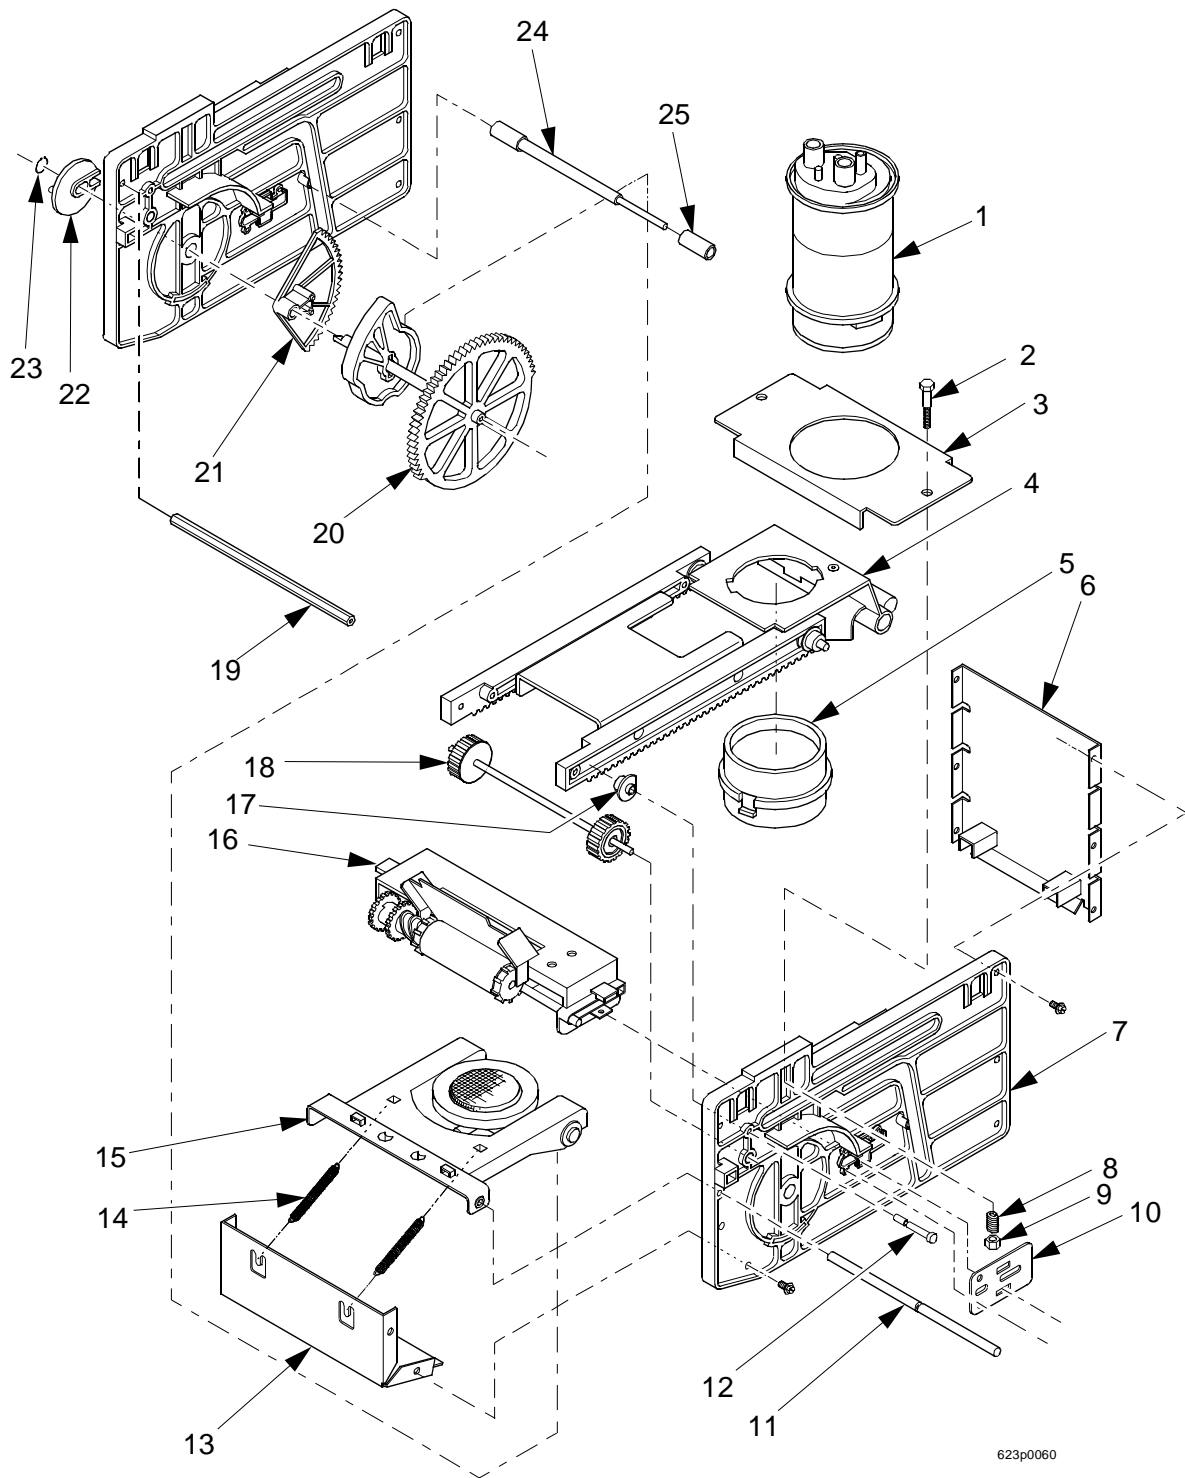

EuroTwin Drink Center Parts Manual

Figure 43. Single Brewer Assembly (With Filter)

EuroTwin Drink Center Parts Manual

TABLE 43. SINGLE BREWER ASSEMBLY (WITH FILTER)

INDEX	PART NUMBER	DESCRIPTION	QTY
-	6234000	SINGLE BREWER ASSEMBLY - WITH FILTER	REF.
1	6234328	BARREL ASSEMBLY - BREWER (FIGURE 45)	1
2	6234288	BOLT - 1/4-20 1 1/2	2
3	6234301	BARREL SUPPORT - BREWER	1
4	6234001	RACK ASSEMBLY - BREWER (FIGURE 46)	1
4	6234273	SIDEWALL - BREWER	2
5	6234297	BASKET - BREWER PAPER	1
6	6234215	WALL ASSEMBLY - REAR	1
8	6234225	SPRING - BREWER	2
9	6234289	LOCKNUT - #1/4-20	2
10	6234608	SPRING COVER - PAPER MECH	2
11	6234308	SHAFT - SWING ARM	1
12	6234223	PIN - ROLLER - SIDEWALL	2
13	6234220	WALL ASSEMBLY - BOTTOM FRONT	1
14	6234205	SPRING	1
15	6234200	SWING ARM ASSEMBLY (FIGURE 44)	1
16	6234600	PAPER MECHANISM ASSEMBLY (FIGURE 48)	1
17	6234222	ROLLER - BREWER	2
18	6234007	PINION GEAR ASSEMBLY	1
19	6234293	SPACER - SINGLE BREW	1
20	6234008	GEAR & CAM ASSEMBLY	1
21	6234601	RATCHET DRIVE - PAPER MECH.	1
22	6234310	DRIVE CONNECTION - BREWER	1
23	6234303	RETAINING RING - .375	1
24	6234271	SHAFT - FLIP STOP	1
25	6234270	ROLLER - STOP	2