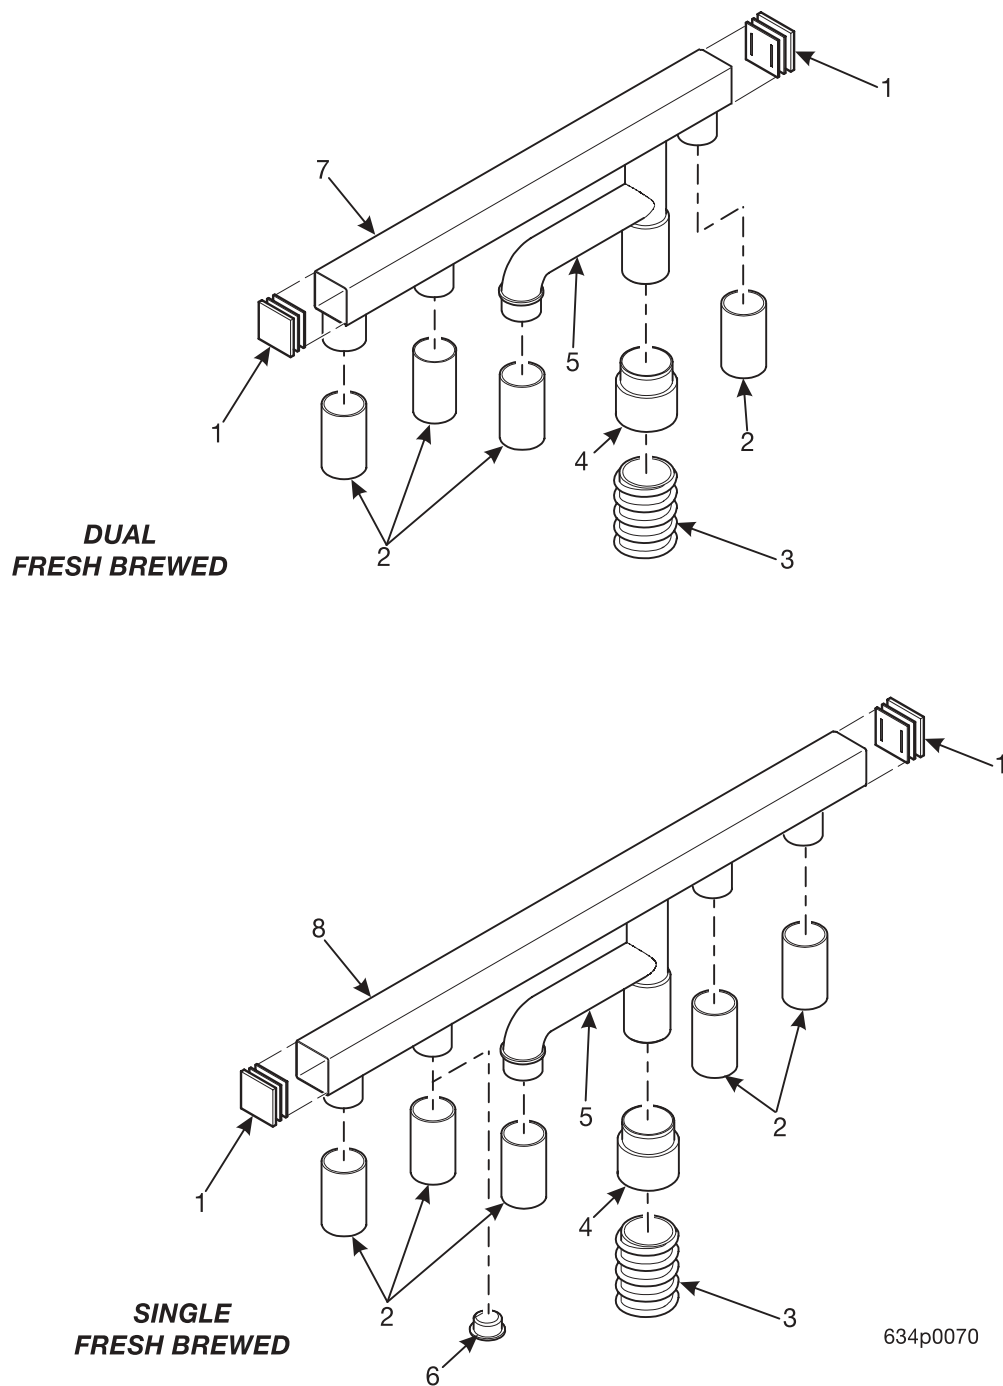

# EuroTwin Drink Center Parts Manual

Figure 52. Front Vent Assemblies - Fresh Brew