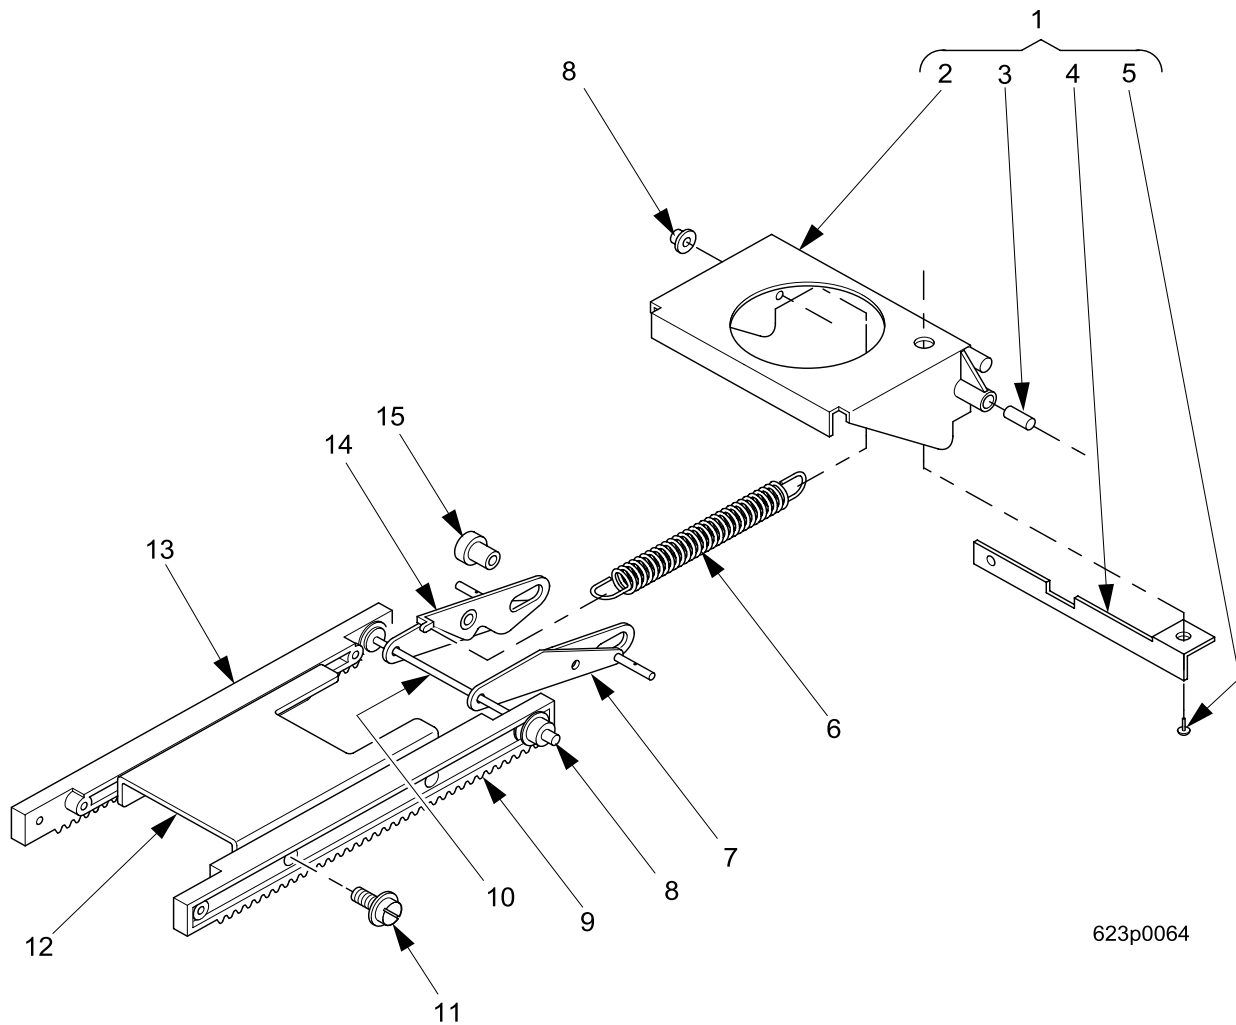

EuroTwin Drink Center Parts Manual

623p0064

Figure 46. Rack Assembly - Single Brewer

EuroTwin Drink Center Parts Manual

TABLE 47. RACK ASSEMBLY - SINGLE BREWER

INDEX	PART NUMBER	DESCRIPTION	QTY
-	6234001	RACK ASSEMBLY - BREWER	REF
1	6234222	ROLLER - BREWER	4
2	6234116	BASKET HOUSING ASSEMBLY (INCLUDES INDEX NUMBERS 3 THROUGH 6)	1
3	6234250	BASKET HOUSING & WIPER ASSEMBLY	1
4	6234278	BEARING - RETURN LEVER ROLLER	2
5	6234118	FLAT SPRING - BASKET HOUSING	1
6	6204211	SCREW - #6-32 X 1/4 PHS T/C SS	1
7	6234256	SPRING - FLIP	2
8	6234261	ROLLER LINKAGE ASSEMBLY - RIGHT	1
9	6234275	RACK ASSEMBLY - RIGHT - BREWER	1
10	6234110	SHAFT - FLIP	1
11	6234295	SCREW - #8-32 X .38 HHS W/LW	4
12	6234120	BRACKER ASSEMBLY - RACK	1
13	6234274	RACK ASSEMBLY - LEFT - BREWER	1
14	6234260	ROLLER LINKAGE ASSEMBLY - LEFT	1
15	6234292	RETURN LEVER ROLLER ASSEMBLY	2