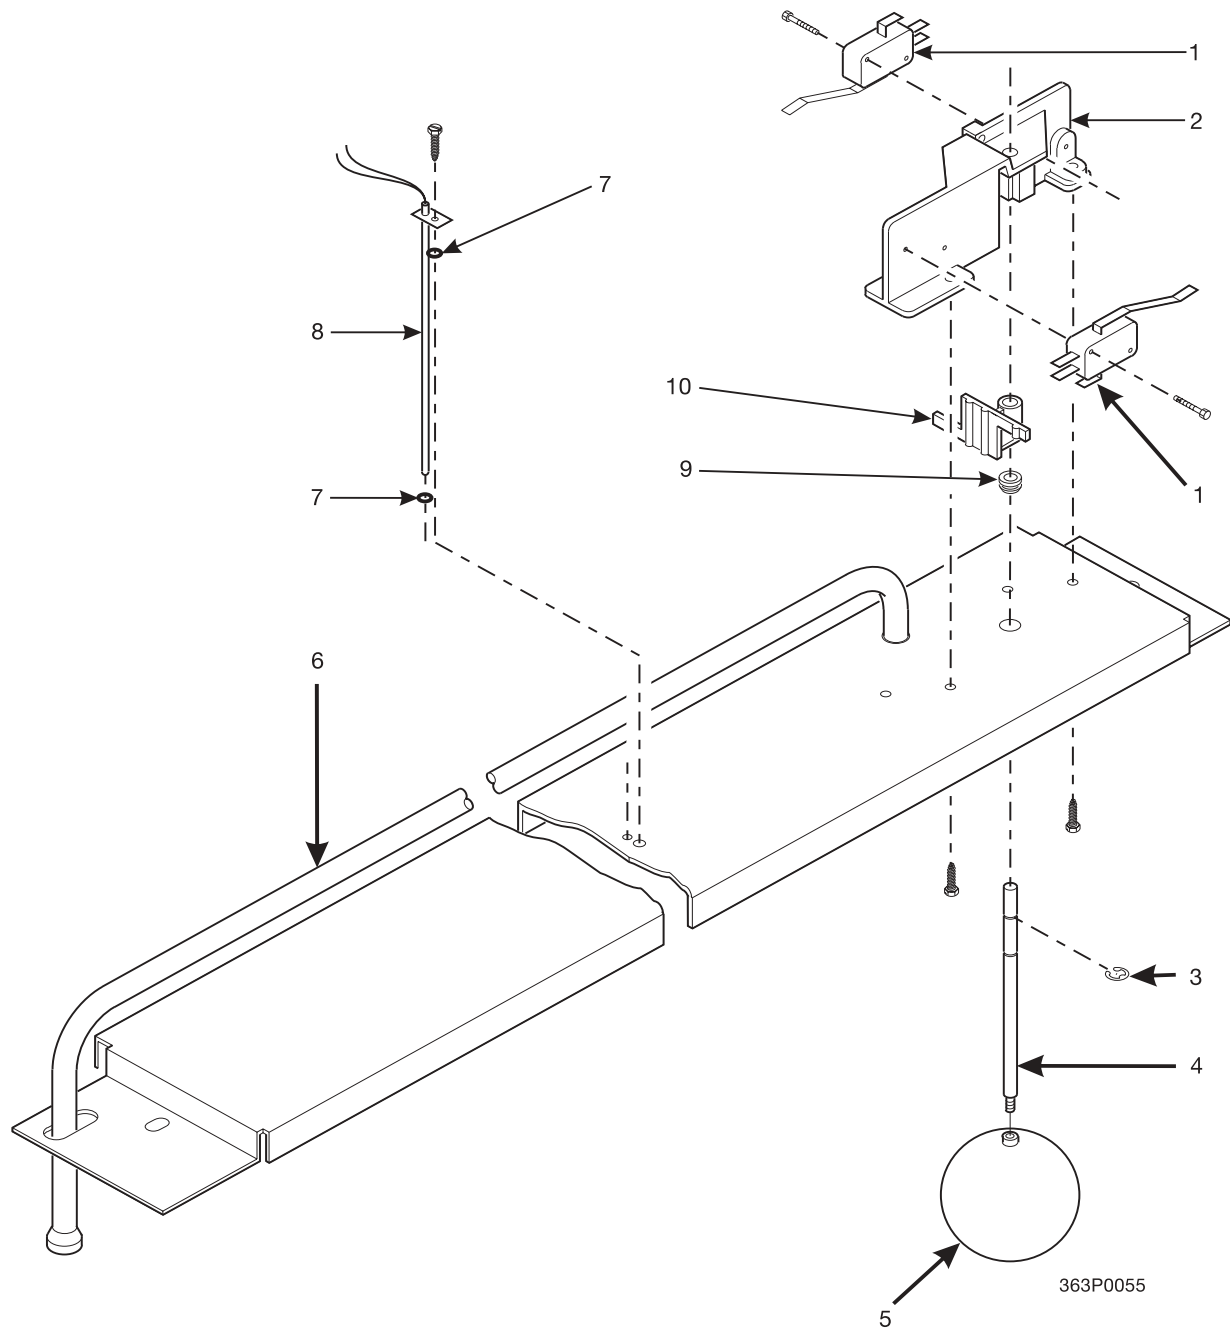

# EuroTwin Drink Center Parts Manual

Figure 36. Water Tank Lid Assembly