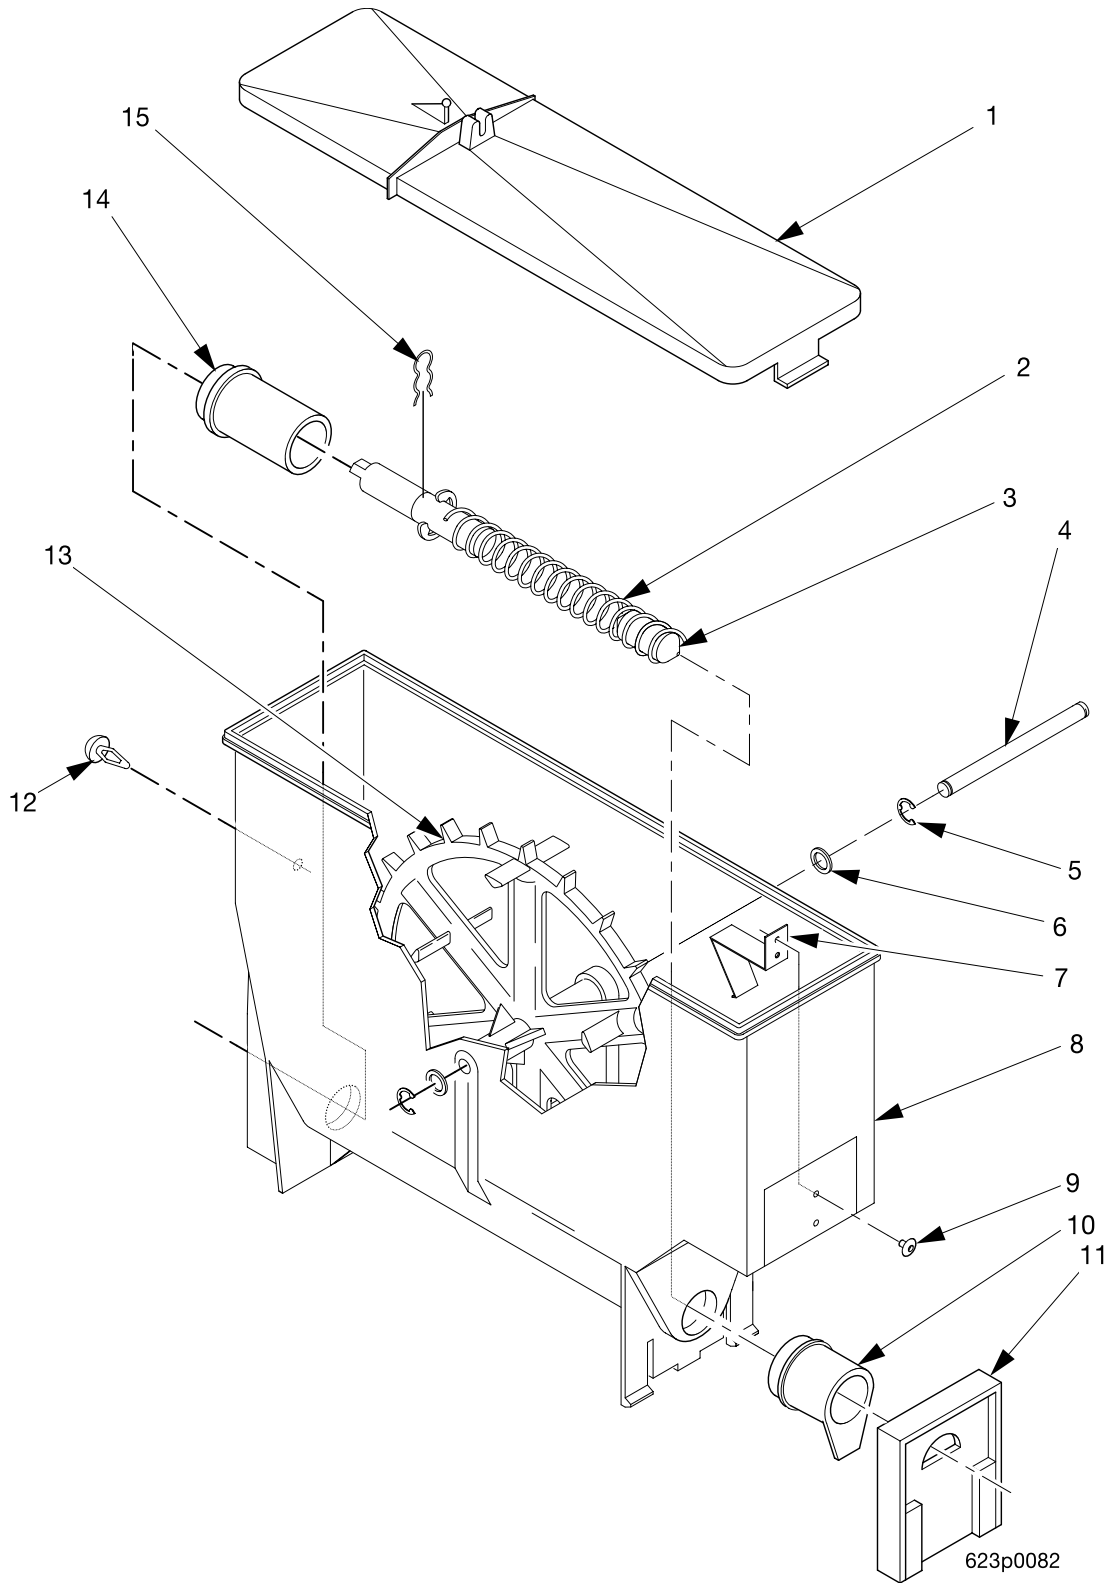

EuroTwin Drink Center Parts Manual

Figure 63. Canister Assembly 6537024

EuroTwin Drink Center Parts Manual

TABLE 63. CANISTER ASSEMBLY 6537024

INDEX	PART NUMBER	DESCRIPTION	QTY
-	6537024	CANISTER ASSEMBLY - SOUP/6TH PRODUCT	-
1	6237023	LID - CANISTER	1
2	6537018	AUGER AND SHAFT ASSEMBLY (INCLUDES THE NEXT 3 ITEMS)	1
-	6537017	AUGER-CANISTER	1
-	6237025	RETAINING RING-"E"-.500	1
-	6337016	SHAFT-AUGER-LONG	1
3	6537021	PLUG - AUGER	1
4	6237167	SHAFT - CANISTER	1
5	9900415	RETAINING RING REINF E TYP.1	2
6	6237116	WASHER - SEAL - WEAR PLATE	2
7	6237108	SPRING - THUMPER	1
8	6237177	BASE - CANISTER - THUMPER	1
9	6537026	ALUMINUM CAP RIVET - .187 DIA	2
10	6537014	NOZZLE - DISPENSING - CANISTER	1
11	6537013	GATE - NOZZLE - PLASTIC	1
12	6237053	FASTENER - PUSH IN	1
13	6237181	MIXING WHEEL	1
14	6237014	BEARING - CANISTER	1
15	6337020	CLIP - SPRING	1