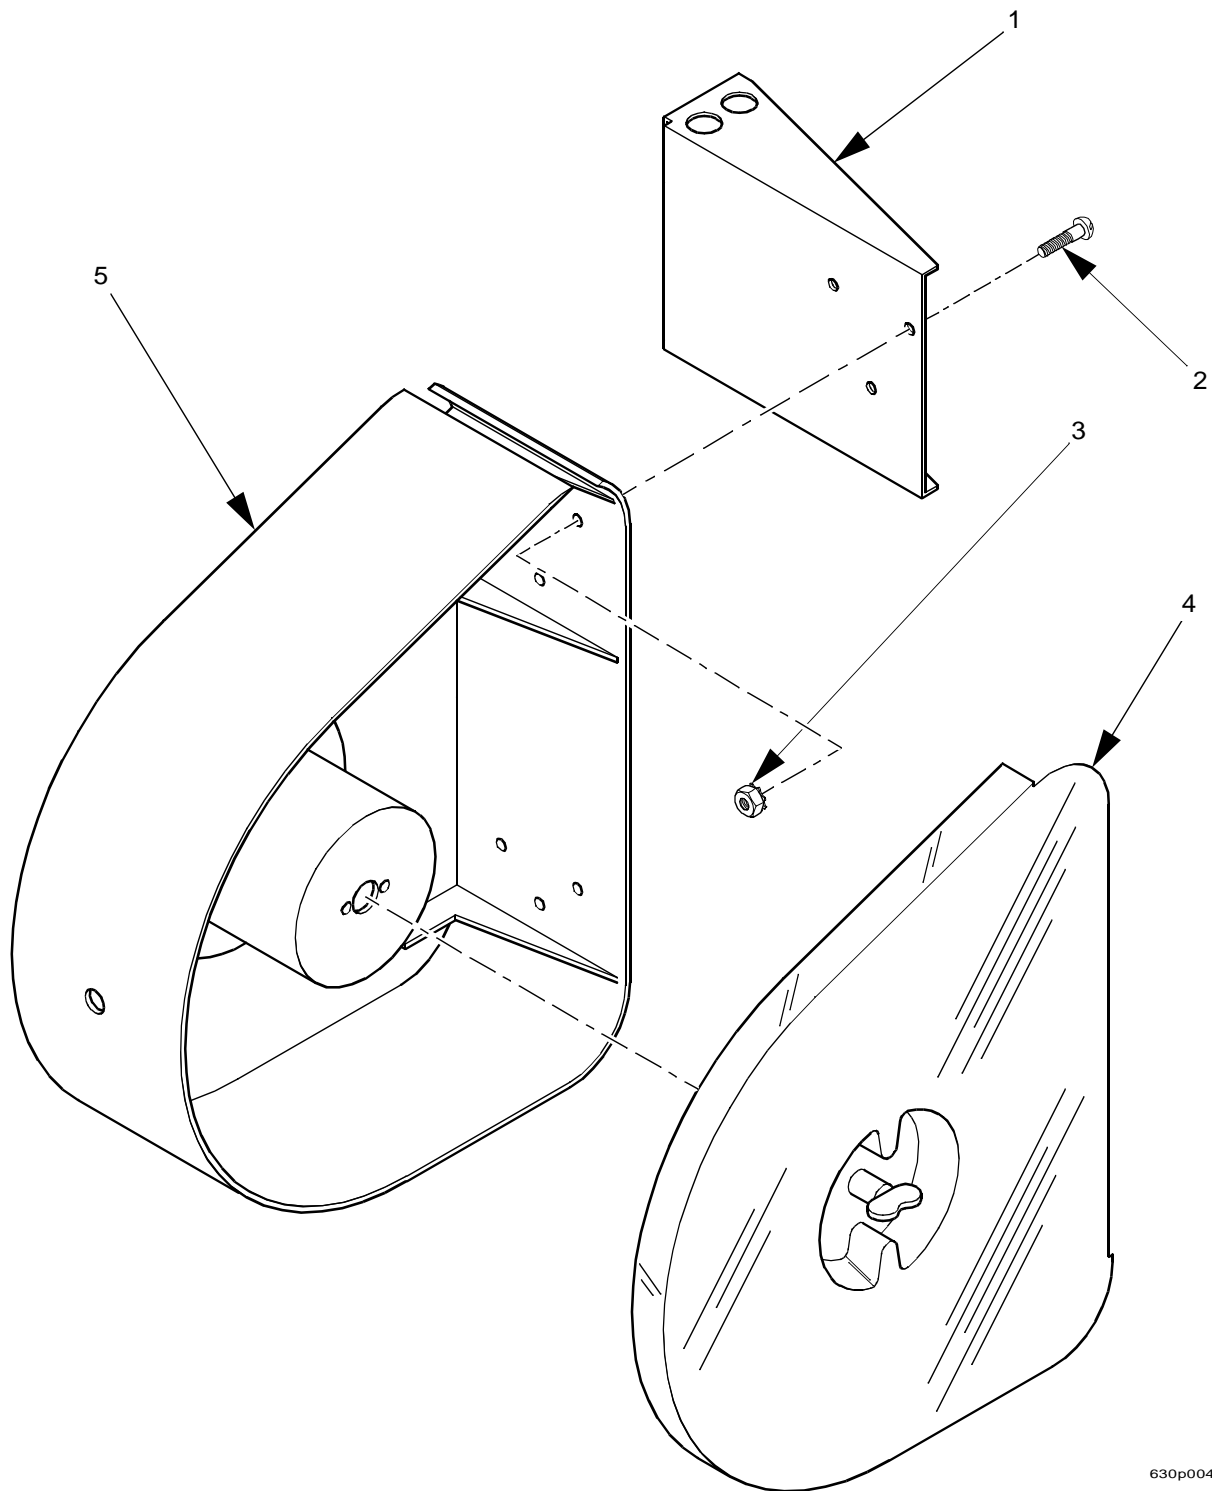

EuroTwin Drink Center Parts Manual

630p0043

Figure 49. Filter Paper Housing and Cover

EuroTwin Drink Center Parts Manual

TABLE 49. FILTER PAPER HOUSING AND COVER

INDEX	PART NUMBER	DESCRIPTION	QTY
-	6234622	PAPER ROLL ASSEMBLY (INCLUDES INDEX NUMBER 1, 2, 3, 5, AND 6)	1
1	6234625	BRACKER - PAPER ROLL	1
2	9900020	SCREW - #8-32 X 1/2 RHS MACH. ZINC	3
3	9900081	NUT - #8-32 KEPS ZINC PLATE	3
4	6154238	COUVER ASSEMBLY - FILTER PAPER HOUSING	1
5	6234630	HOUSING ASSEMBLY - FILTER PAPER	1
6	6134234	RECEP 1/4 TURN #82-35-302-15 (NOT SHOWN)	1
-	P6104459	FILTER PAPER PACKAGE ASSEMBLY	*