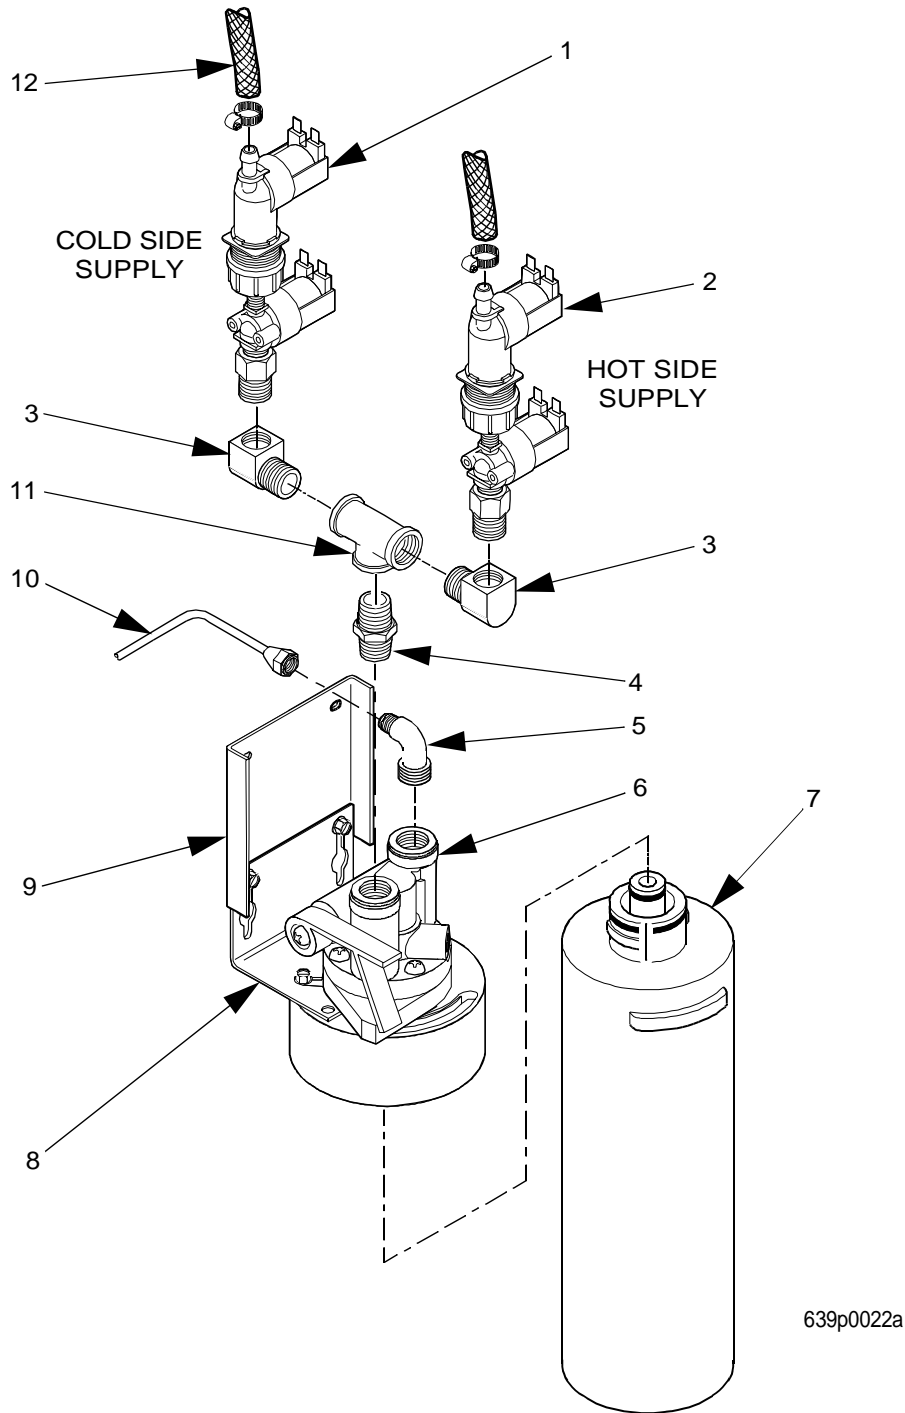

EuroTwin Drink Center Parts Manual

Figure 85. Water Supply - With Everpure Water Filter

EuroTwin Drink Center Parts Manual

TABLE 85. WATER SUPPLY - WITH EVERPURE WATER FILTER

INDEX	PART NUMBER	DESCRIPTION	QTY.
1	6407002	WATER VALVE-INLET-230VAC-50HZ	1
2	6408003	VALVE ASSEMBLY - WATER INLET	2
3	6508103	STREET ELBOW - ANDERSON	2
4	3608201	NIPPLE - 3/8 NPTF - HEX #216P-6	1
5	3128150	ELBOW - MALE COUPLINGS	1
6	3158022	HEAD - WATER FILTER - 9267-12 QC4	1
7	6118071	CARTRIDGE - WATER - FILTER - EVERPURE	1
8	3158023	BRACKET - MOUNTING - WATER FILTER #3046-44	1
9	6231142	PLATE - WATER FILTER	1
10	6348001	TUBING-INLET-W/FILTER OPT	1
11	3618121	TEE - 3/8 - BRASS COUPLINGS #101E	1
12	6318123	TUBING - UK - AQUAVEND - .375 I.D.	A/R