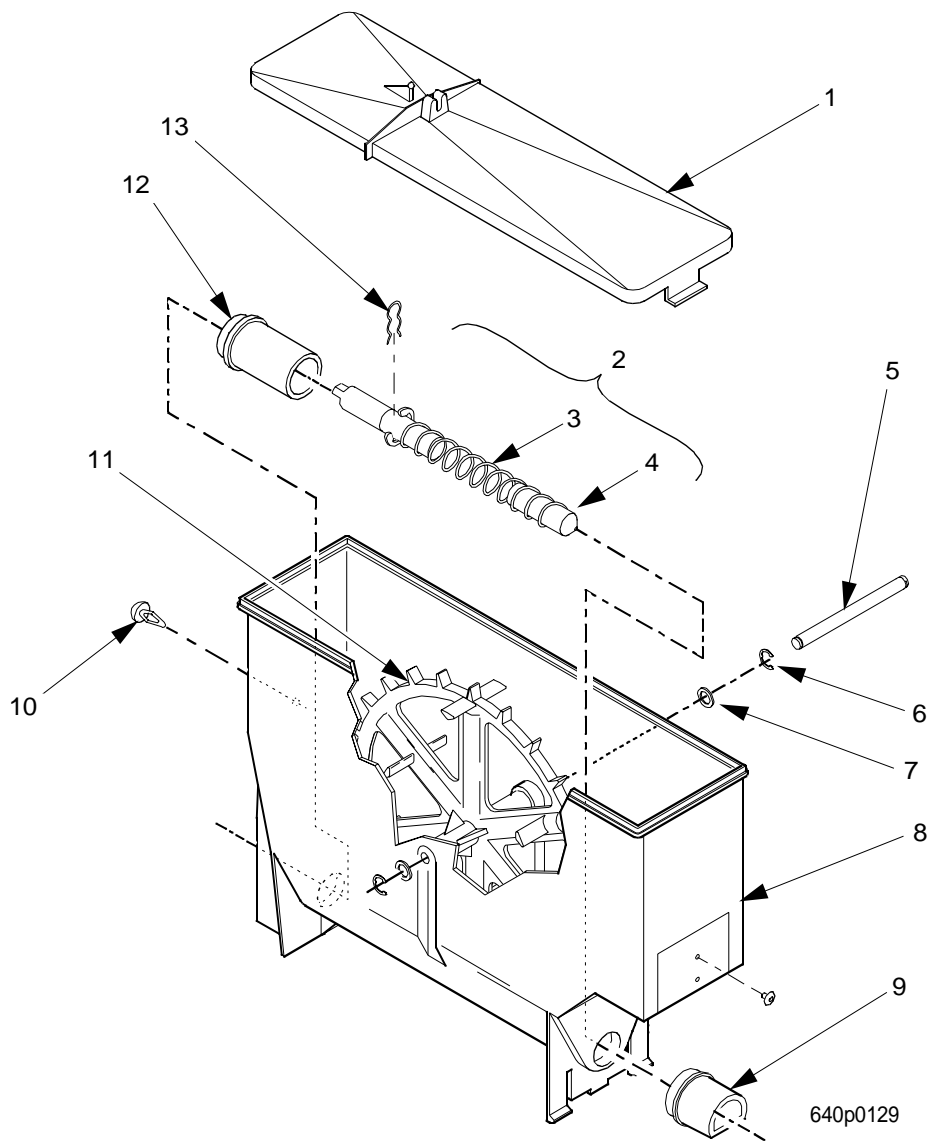

EuroTwin Drink Center Parts Manual

Figure 62. Canister Assembly 6237446

EuroTwin Drink Center Parts Manual

TABLE 62. CANISTER ASSEMBLY 6237446

INDEX	PART NUMBER	DESCRIPTION	QTY
-	6237446	CANISTER ASSEMBLY - LIGHTENER	-
1	6237023	LID - CANISTER	1
2	6237180	PLUG AND AUGER ASSEMBLY (INCLUDES INDEX NUMBERS 3 AND 4)	1
3	6237179	AUGER ASSEMBLY	1
4	6237046	PLUG - AUGER	1
5	6237167	SHAFT - CANISTER	1
6	9900415	RETAINING RING REINF E TYP.1	2
7	6237116	WASHER - SEAL - WEAR PLATE	2
8	6237176	BASE - CANISTER	1
9	6237106	NOZZLE - DISPENSING - CANISTER	1
10	6237053	FASTENER - PUSH IN	1
11	6237181	MIXING WHEEL	1
12	6237014	BEARING - CANISTER	1
13	6237020	CLIP - SPRING	1