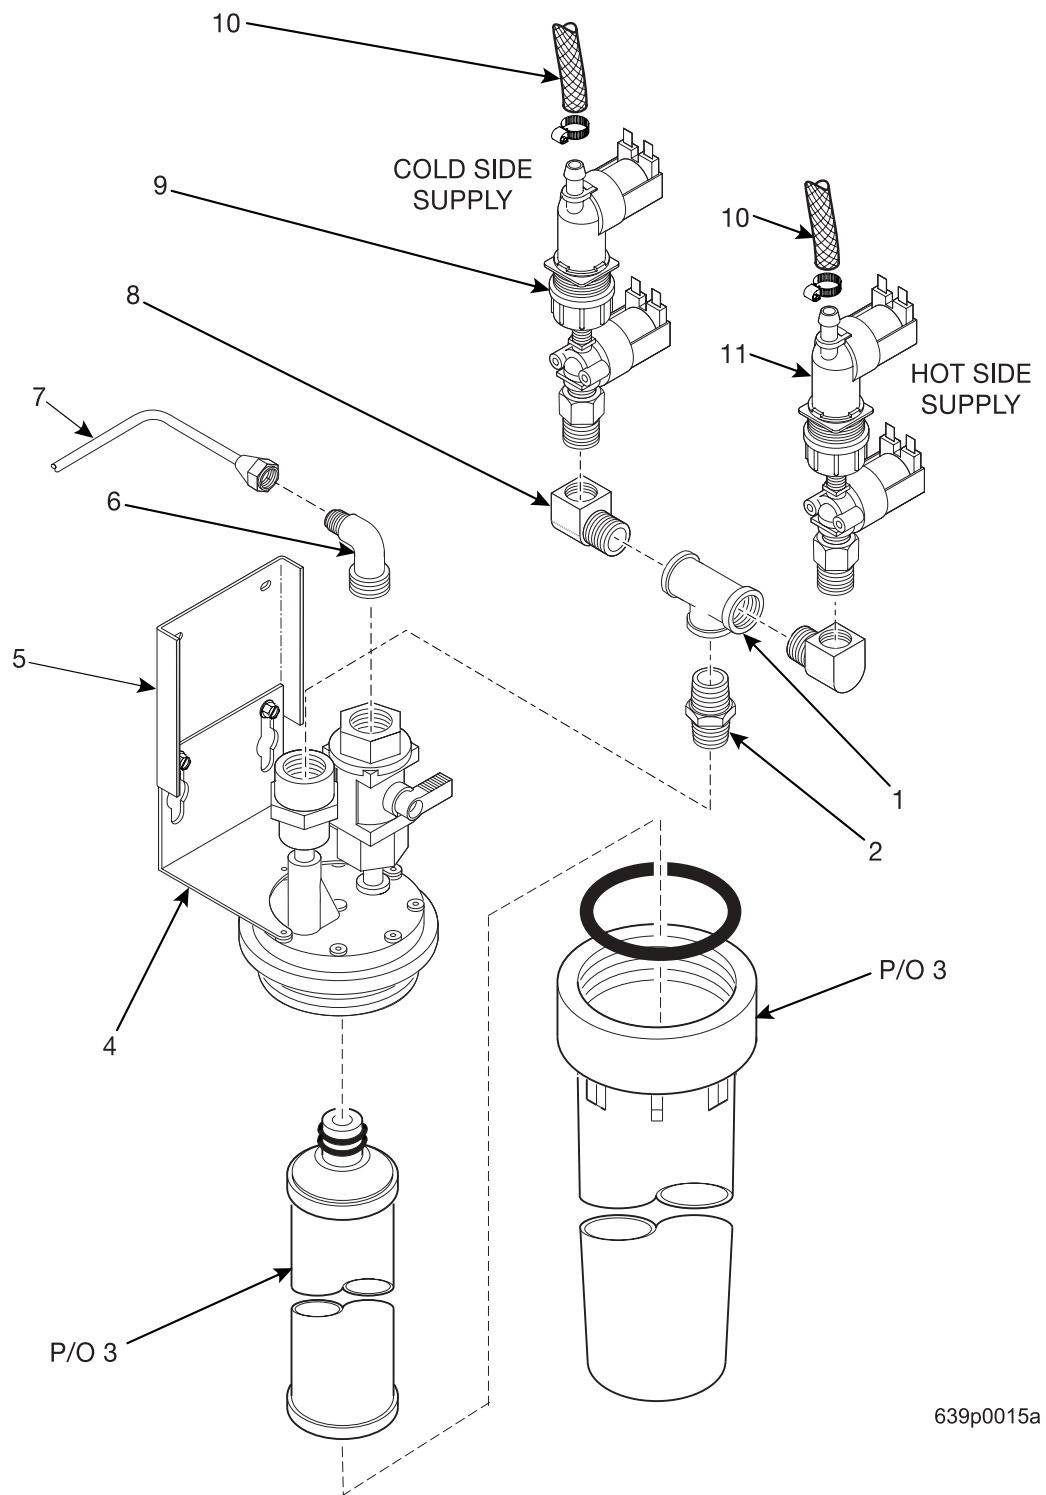

EuroTwin Drink Center Parts Manual

639p0015a

Figure 86. Water Supply - With Hydrolife Water Filter

EuroTwin Drink Center Parts Manual

TABLE 86. WATER SUPPLY - WITH HYDROLIFE WATER FILTER

INDEX	PART NUMBER	DESCRIPTION	QTY.
1	3618121	TEE - 3/8 - BRASS COUPLINGS #101	1
2	3608201	NIPPLE - 3/8 NPTF - HEX #216P-6	1
3	6408028	HOUSING,CARTRIDGE,"O"RING	1
4	6338027	HEAD - BRACKET ASSEMBLY	1
5	6231142	PLATE-WATER FILTER	1
6	3128150	ELBOW - MALE COUPLINGS	1
7	6348001	TUBING-INLET-W/FILTER OPT	1
8	6508103	STREET ELBOW - ANDERSON	2
9	6407002	WATER VALVE-INLET-230VAC-50HZ	1
10	6318123	TUBING - UK - AQUAVEND - .375 I.D.	A/R
11	6408003	VALVE ASSEMBLY - WATER INLET	2