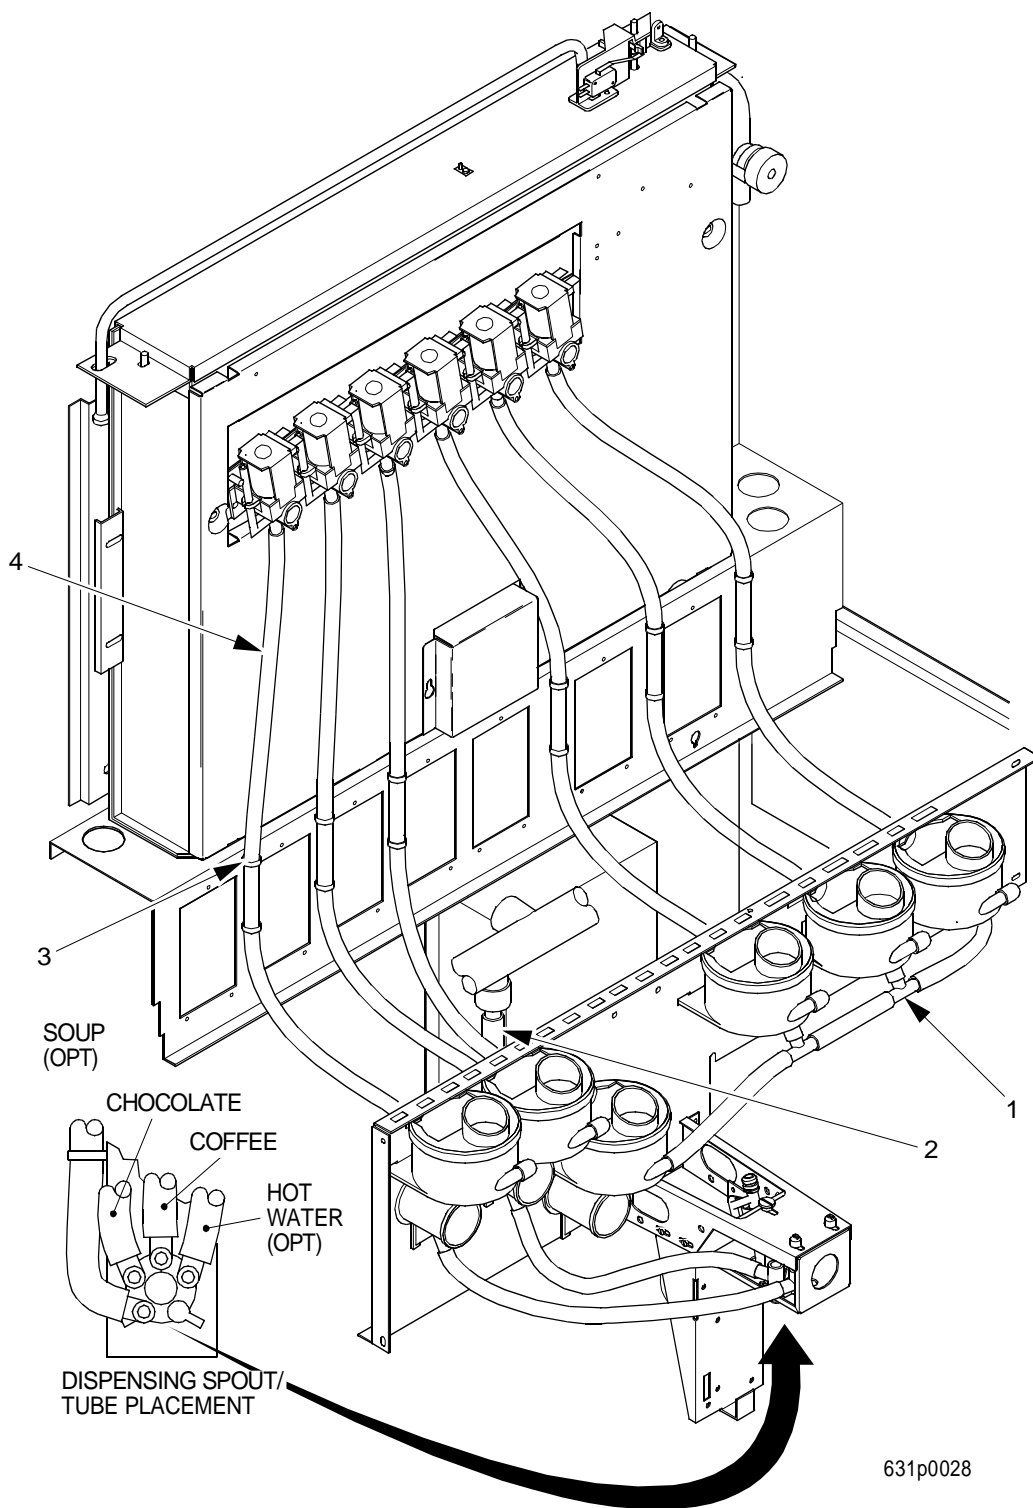

TABLE 90. LIQUID DISTRIBUTION SYSTEM - FREEZE DRY

EuroTwin Drink Center Parts Manual

Figure 90. Liquid Distribution System - Freeze Dry

EuroTwin Drink Center Parts Manual

TABLE 90. LIQUID DISTRIBUTION SYSTEM - FREEZE DRY

INDEX	PART NUMBER	DESCRIPTION	QTY
1	6237164	"T"-CONN.-1/2"O.D. X 3/8"I.D.	2
2	6338021	TUBING-SILICONE-.375 IDX.562	A/R
3	6237099	CLAMP-TUBE	*

* 2 PER VALVE ASSEMBLY