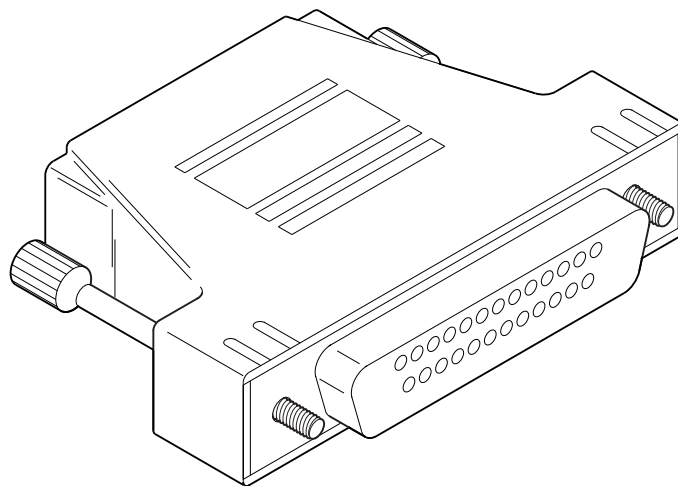

EuroTwin Drink Center Parts Manual

TABLE 99. INGREDIENT DRAIN TRAY ACCESSORY

INDEX	PART NUMBER	DESCRIPTION	QTY
1	6241009	INGREDIENT DRAIN TRAY - 32" - FRESH BREW	OPT
	6241008	INGREDIENT DRAIN TRAY - 32" - FREEZE DRY	
2	6237053	FASTENER - PUSH IN	8
3	6238090	TUBING - 13/16 OD X 5/8 ID BLACK	23"

TABLE 100. DEX PRINTER INTERFACE ACCESSORY

INDEX	PART NUMBER	DESCRIPTION	QTY
-	1679056	HARNESS - DEX PRINTER INTERFACE (CONNECT TO CONTROL- LER PCB AT J36) - NOT SHOWN	OPT.

FEMALE MODULAR ADAPTER

Figure 101. Data Printer Interface Accessory

TABLE 101. DATA PRINTER INTERFACE ACCESSORY

INDEX	PART NUMBER	DESCRIPTION	QTY
1	9984516	FEMALE MODULAR ADAPTER	OPT
-	1579018	RS232 PRINTER INTERFACE HARNESS (CONNECTS TO CONTROL- LER PCB AT J36)	OPT