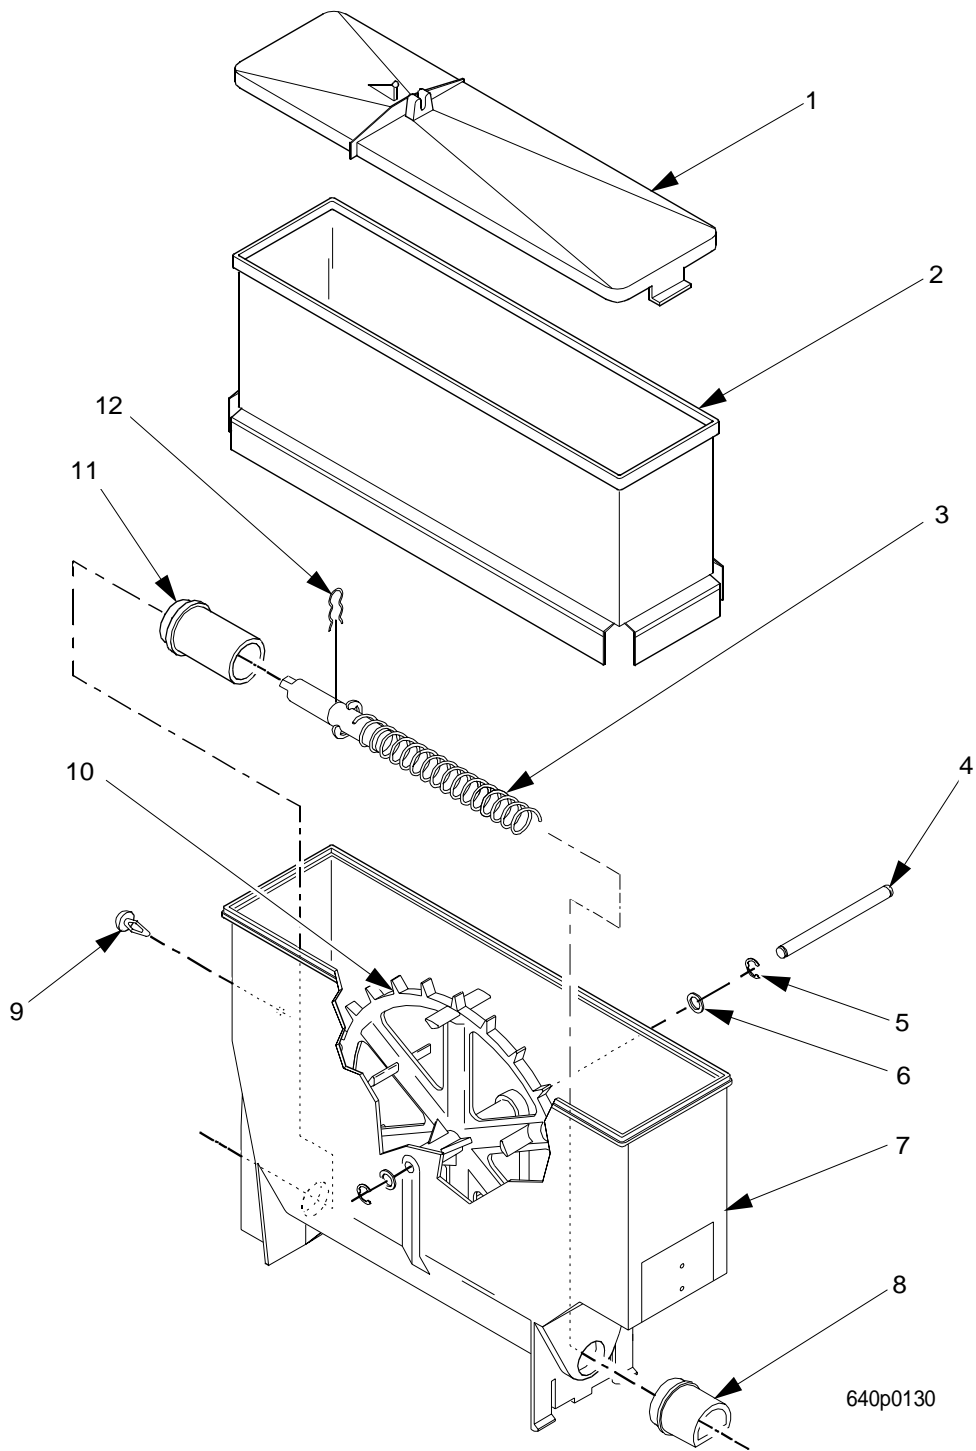

EuroTwin Drink Center Parts Manual

Figure 61. Canister Assembly 6537025

EuroTwin Drink Center Parts Manual

TABLE 61. CANISTER ASSEMBLY 6537025

INDEX	PART NUMBER	DESCRIPTION	QTY
-	6237449	CANISTER ASSEMBLY - 1 SLV - W/MIXING	-
1	6237023	LID - CANISTER	1
2	6237008	SLEEVE - CANISTER 4 IN	1
3	6237176	BASE - CANISTER	1
4	6237063	NOZZLE - DISPENSING - CANISTER	1
5	6537018	AUGER AND SHAFT ASSEMBLY (INCLUDES THE NEXT 3 ITEMS)	1
-	6537017	AUGER-CANISTER	1
-	6237025	RETAINING RING-"E"-.500	1
-	6337016	SHAFT-AUGER-LONG	1
6	6337020	CLIP - SPRING	1
7	9900415	RETAINING RING REINF E TYP.1	2
8	6237116	WASHER - SEAL - WEAR PLATE	2
9	6237167	SHAFT - CANISTER	1
10	6237053	FASTENER - PUSH IN	1
11	6237014	BEARING - CANISTER	1
12	6237181	MIXING WHEEL	1