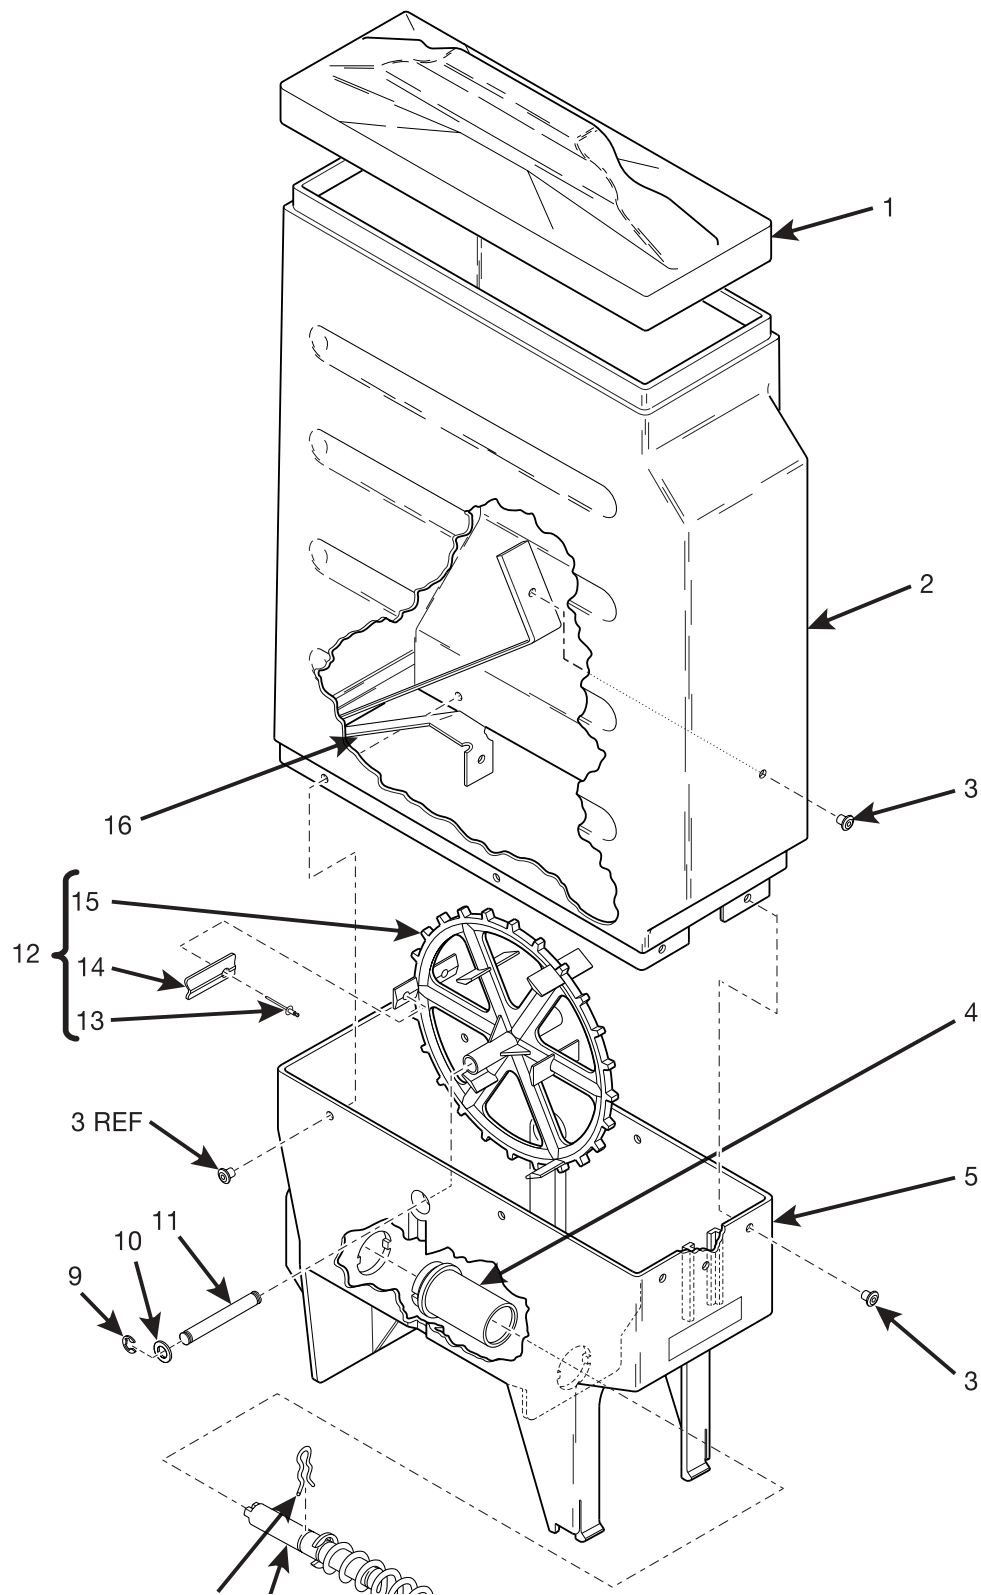

# EuroTwin Drink Center Parts Manual

Figure 57. Canister Assembly 6337023