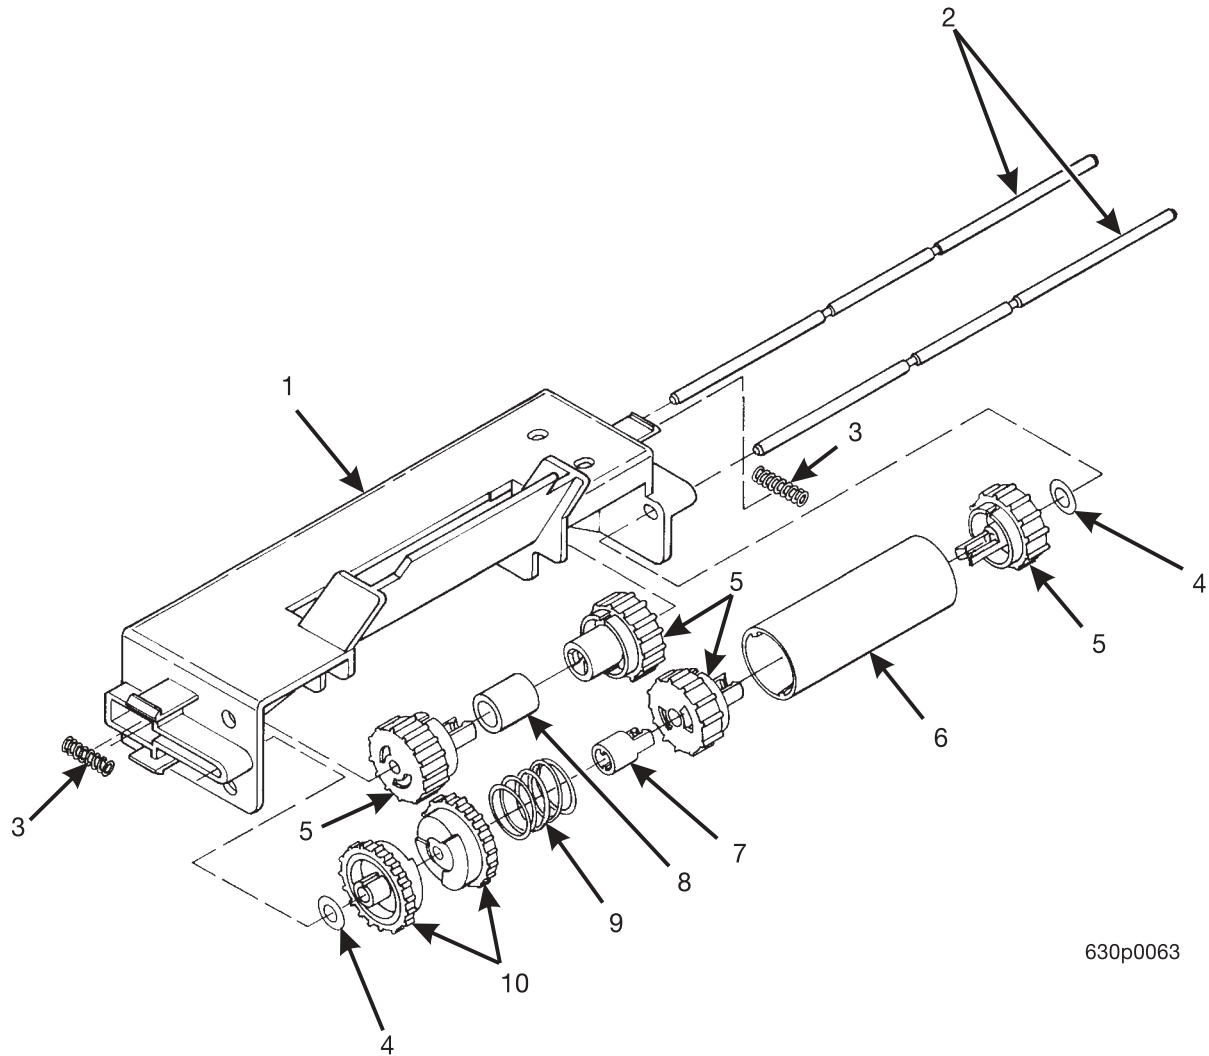

TABLE 48. PAPER MECHANISM ASSEMBLY - SINGLE BREWER

EuroTwin Drink Center Parts Manual

Figure 48. Paper Mechanism Assembly - Single Brewer

EuroTwin Drink Center Parts Manual

TABLE 48. PAPER MECHANISM ASSEMBLY - SINGLE BREWER

INDEX	PART NUMBER	DESCRIPTION	QTY
-	6234600	PAPER MECHANISM ASSEMBLY - SINGLE BREWER	REF
1	6234626	PAPER MECH. HOUSING	1
2	6234612	SHAFT - PAPER MECH.	2
3	6234614	COMPRESSION SPRING - PAPER MECH SHAFT (NOT PART OF ASSEMBLY - ORDER SEPARATELY)	2
4	6234628	WASHER-PAPER MECH.	2
5	6234620	ROLLER END CAP - PAPER MECH	4
6	6234619	PAPER ROLLER EXTRUSION	1
7	6234603	ROLLER DRIVE - PAPER MECH	1
8	6234634	TUBE-6108089 - .50 LG.	2
9	6234615	SPRING - PAPER MECH RATCHET	1
10	6234607	RATCHET - PAPER MECH.	2