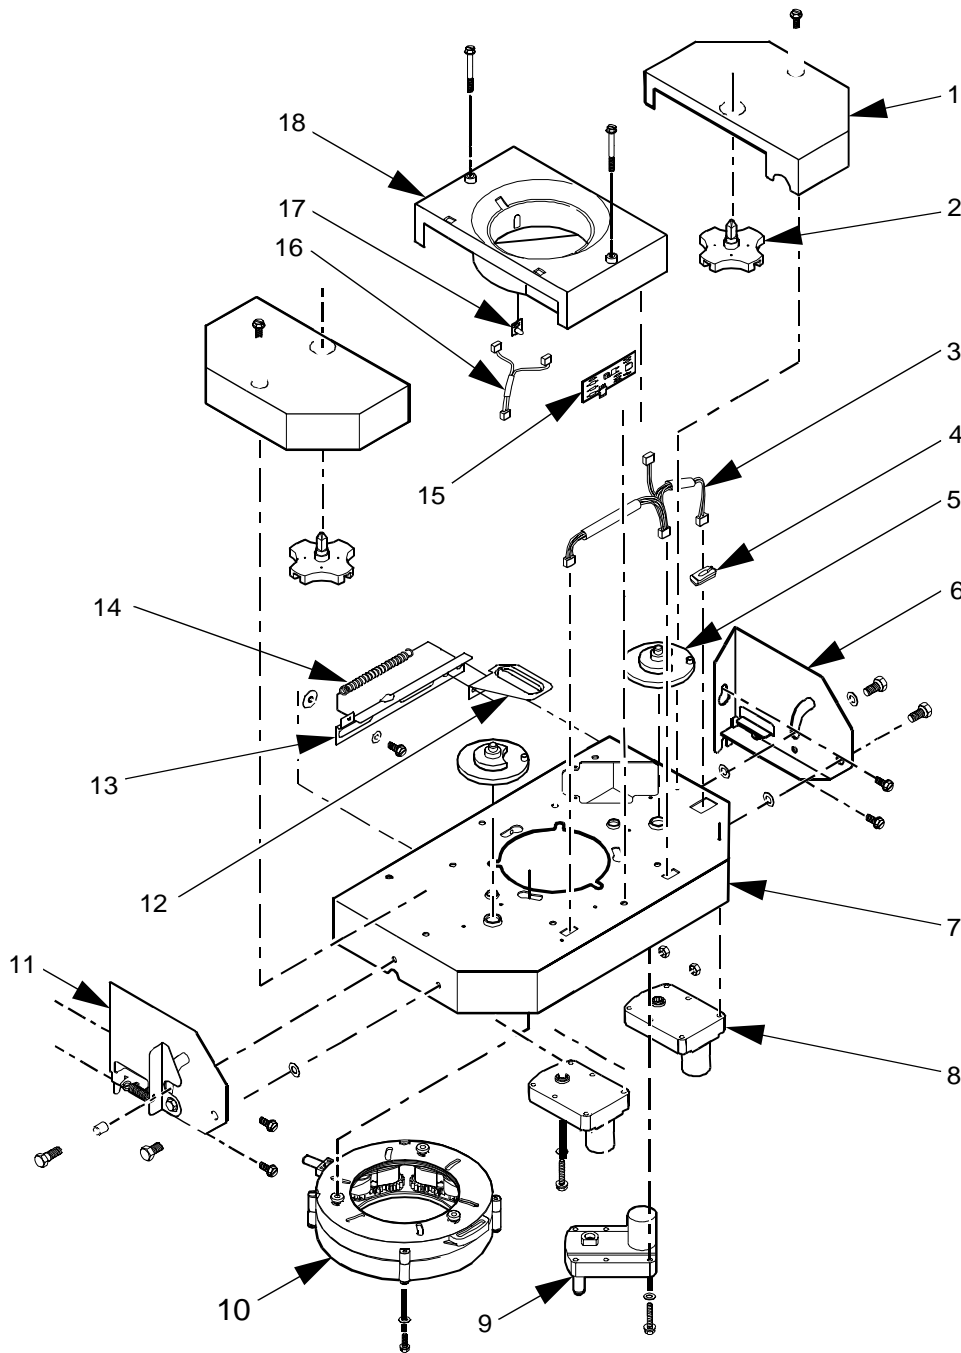

EuroTwin Drink Center Parts Manual

639p0012

Figure 17. Mechanism Assembly

EuroTwin Drink Center Parts Manual

TABLE 17. MECHANISM ASSEMBLY

INDEX	PART NUMBER	DESCRIPTION	QTY.
-	6263001	MECHANISM ASSY - 7 COLUMN	1
	3283018	MECHANISM ASSY - 18 OZ - 7 COLUMN	
1	6233010	COVER - END	2
2	6233013	DRIVER - GENEVA	2
3	6269013	HARNESS - CUP MECHANISM	1
4	6233014	INDEX PLATE - GENEVA	2
5	6233019	BRACKET - MECH.MOUNTING - LEFT	1
6	6263003	PLATE - BASE - 7 COLUMN	1
7	1577038	MOTOR & PC BOARD ASSEMBLY	2
8	6233056	MOTOR & CRANK ARM ASSY	1
9	6333008	CUP RING ASSY - UNIVERSAL	1
10	6233057	MTG BRACKET ASSY - RIGHT (FIGURE 19)	1
11	3283058	CAM	1
12	6233032	ACTUATOR - CUP RING	1
13	4733035	SPRING - CUP RELEASE ARM	1
14	6233105	PCB ASSY - DETECTOR CUP SENSOR	1
15	6233106	NARNESS - CUP DETECTOR/LED JUMPER	1
16	6233107	PCB ASSY - DETECTOR CUP SENSOR	1
17	6233012	COVER - CENTER	1