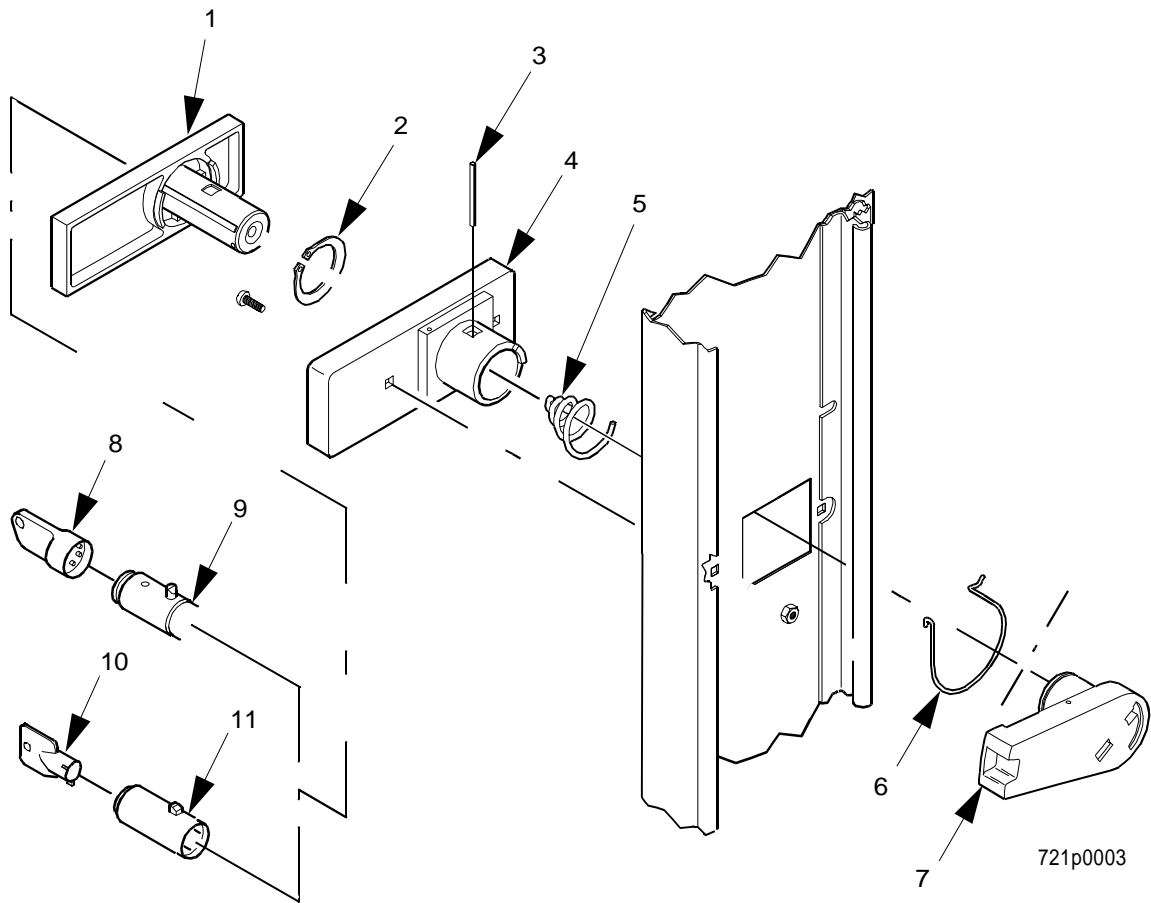

# EuroTwin Drink Center Parts Manual

Figure 14. Door Lock Handle Assembly - Millennium Style