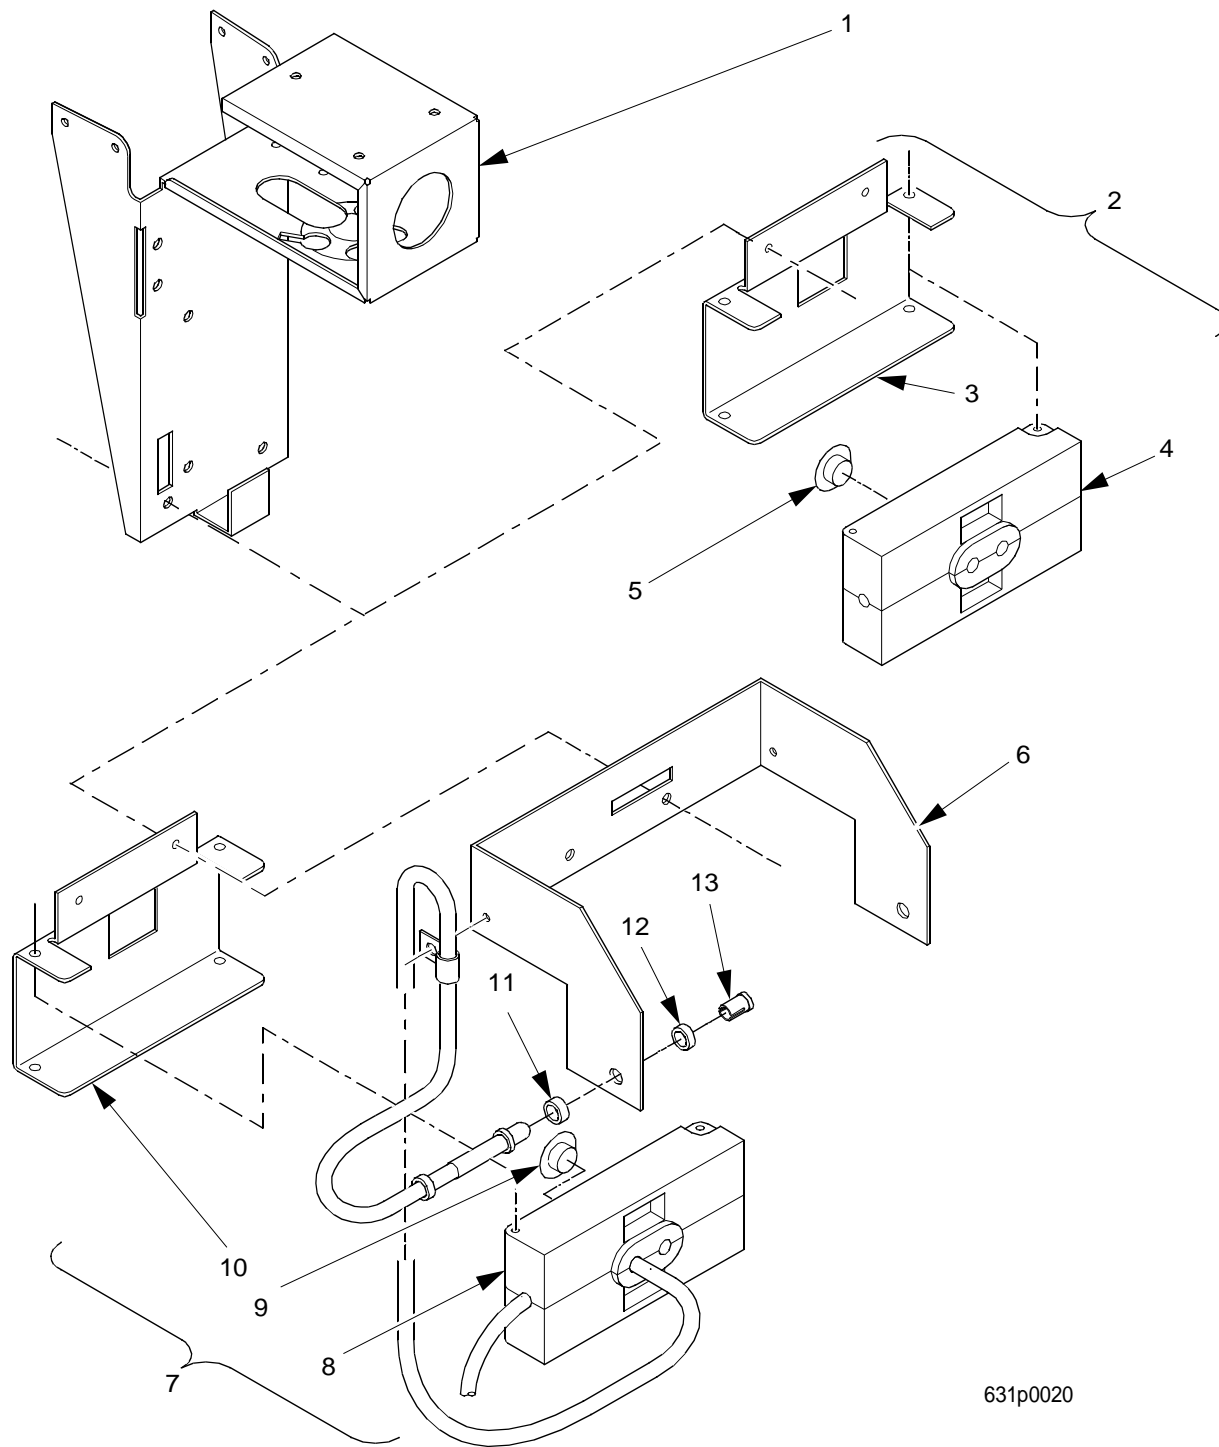

EuroTwin Drink Center Parts Manual

631p0020

Figure 82. Mug Sensor Options

EuroTwin Drink Center Parts Manual

TABLE 82. MUG SENSOR OPTIONS

INDEX	PART NUMBER	DESCRIPTION	QTY.
-	-	STANDARD MUG SWITCH OPTION (INCLUDES INDEX # 2)	REF
		TRANSMISSIVE MUG SWITCH OPTION - GERMANY (INCLUDES INDEX #S 6, 7, AND 11 - 13)	
1	6398135	BRACKET-CUP STATION-EUROTWIN	REF
2	6231536	MUG SENSOR & BRACKET ASSEMBLY (INCLUDES INDEX NUMBERS 3 - 5)	1 OPT
3	6231539	BRACKET-CUP SENSOR	1 OPT
4	6231537	SENSOR ASSEMBLY-MUG	1 OPT
5	9989641	CAPLUG-3/8"-FLUSH TYPE	1 OPT
6	6231558	BRACKET-LED	1 OPT
7	6231540	MUG SW & BRKT ASSY-TRANSMISSIVE (INCLUDES INDEX NUMBERS 8 - 10)	1 OPT
8	6231557	MUG SENSOR ASSY-TRANSMISSIVE	1 OPT
9	9989641	CAPLUG-3/8"-FLUSH TYPE	1 OPT
10	6231539	BRACKET-CUP SENSOR	1 OPT
11	9989643	LED LOCKING RING(RNG 268)	2 OPT
12	9989644	SPACER-LED LENS(SPC-125)	2 OPT
13	9989642	LENS-LED(CR301-RED)	2 OPT