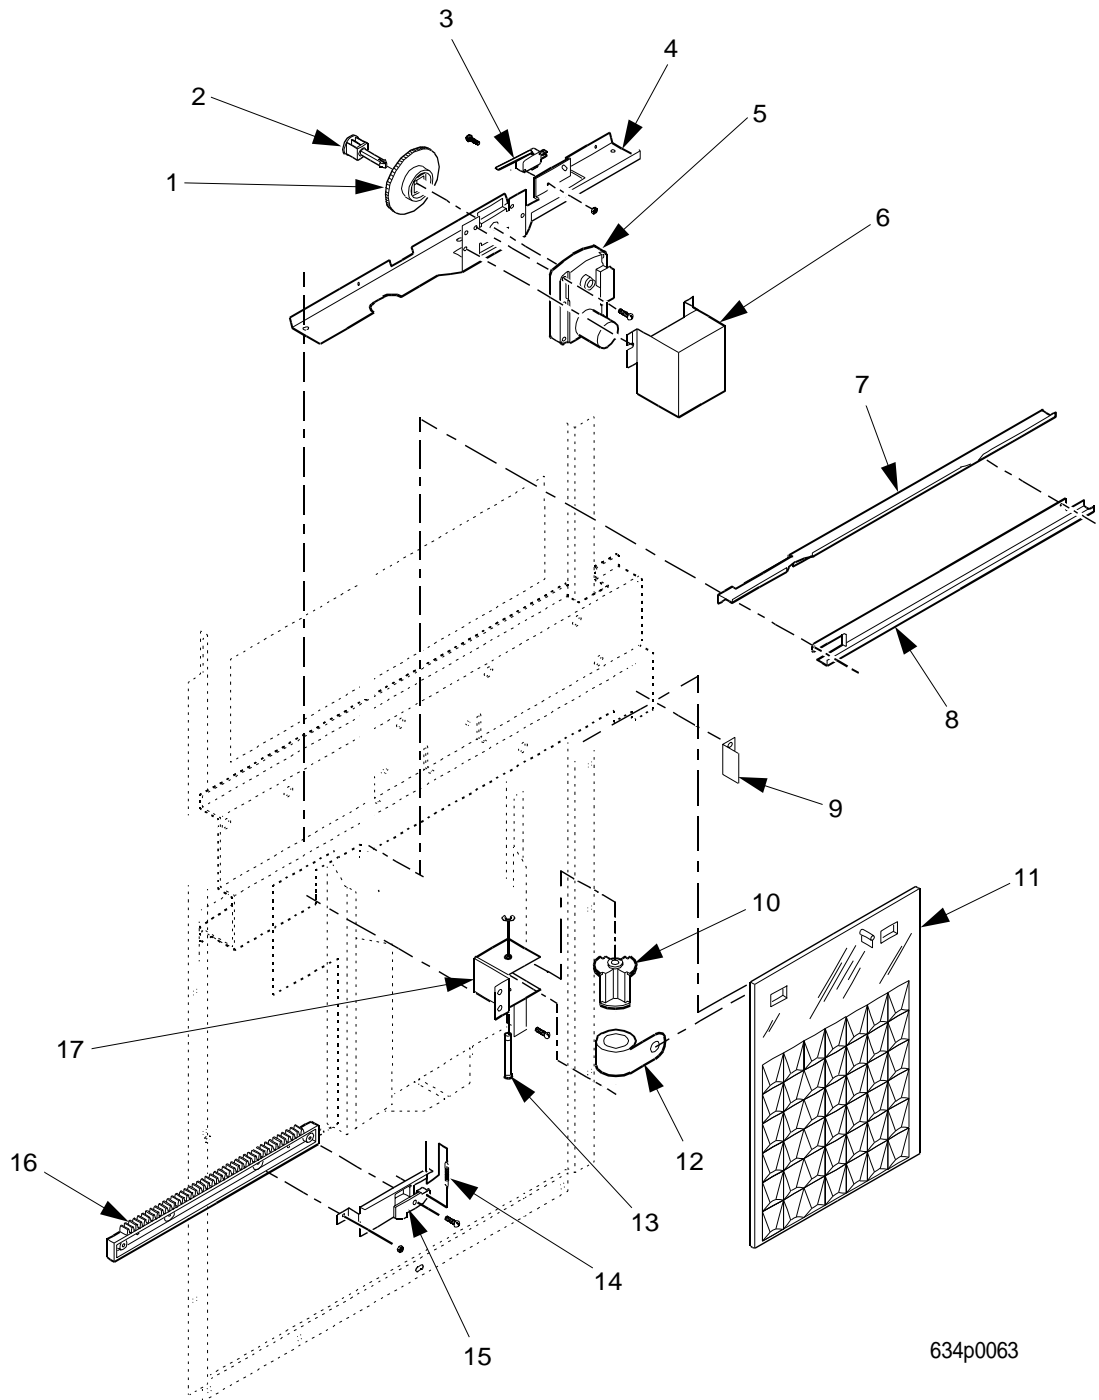

EuroTwin Drink Center Parts Manual

Figure 20. Delivery Door Options

EuroTwin Drink Center Parts Manual

TABLE 20. DELIVERY DOOR OPTIONS

INDEX	PART NUMBER	DESCRIPTION	QTY
-	P6230804	MANUAL DELIVERY DOOR OPTION (INCLUDES INDEX NUMBERS 9 THRU 13 PLUS 17)	1
	P6230805	AUTO DELIVERY DOOR OPTION (INCLUDES INDEX 1 THRU 6 AND 9 THRU 17)	
-	6239026	HARNESS - AUTO DOOR (NOT SHOWN)	1
-	1452139	RETAINER - HARNESS (NOT SHOWN)	3
1	1477020	GEAR - TRAY	1
2	1477113	COUPLING - SPIRAL	1
3	5220108	SWITCH	1
4	3282004	BRACKET-MOTOR-AUTO DOOR	1
5	1577035	MOTOR AND PCB ASSEMBLY	1
6	6232263	COVER - MOTOR - VEND DOOR	1
7	6532010	TRACK - GEAR RACK	1
8	6232172	TRACK - VEND DOOR	1
9	6232096	STOP - VEND DOOR	1
10	6232084	SPOOL - SPRING	1
11	6232065	DOOR - VEND	1
12	6232091	SPRING - VEND DOOR	1
13	6232085	SHAFT - SPOOL	1
14	3108141	SPRING COVER AIR GAP	1
15	6232160	PLATE ASSEMBLY - RACK	1
16	6234106	RACK - BREWER	1
17	6232089	HOUSING - SPRING	1