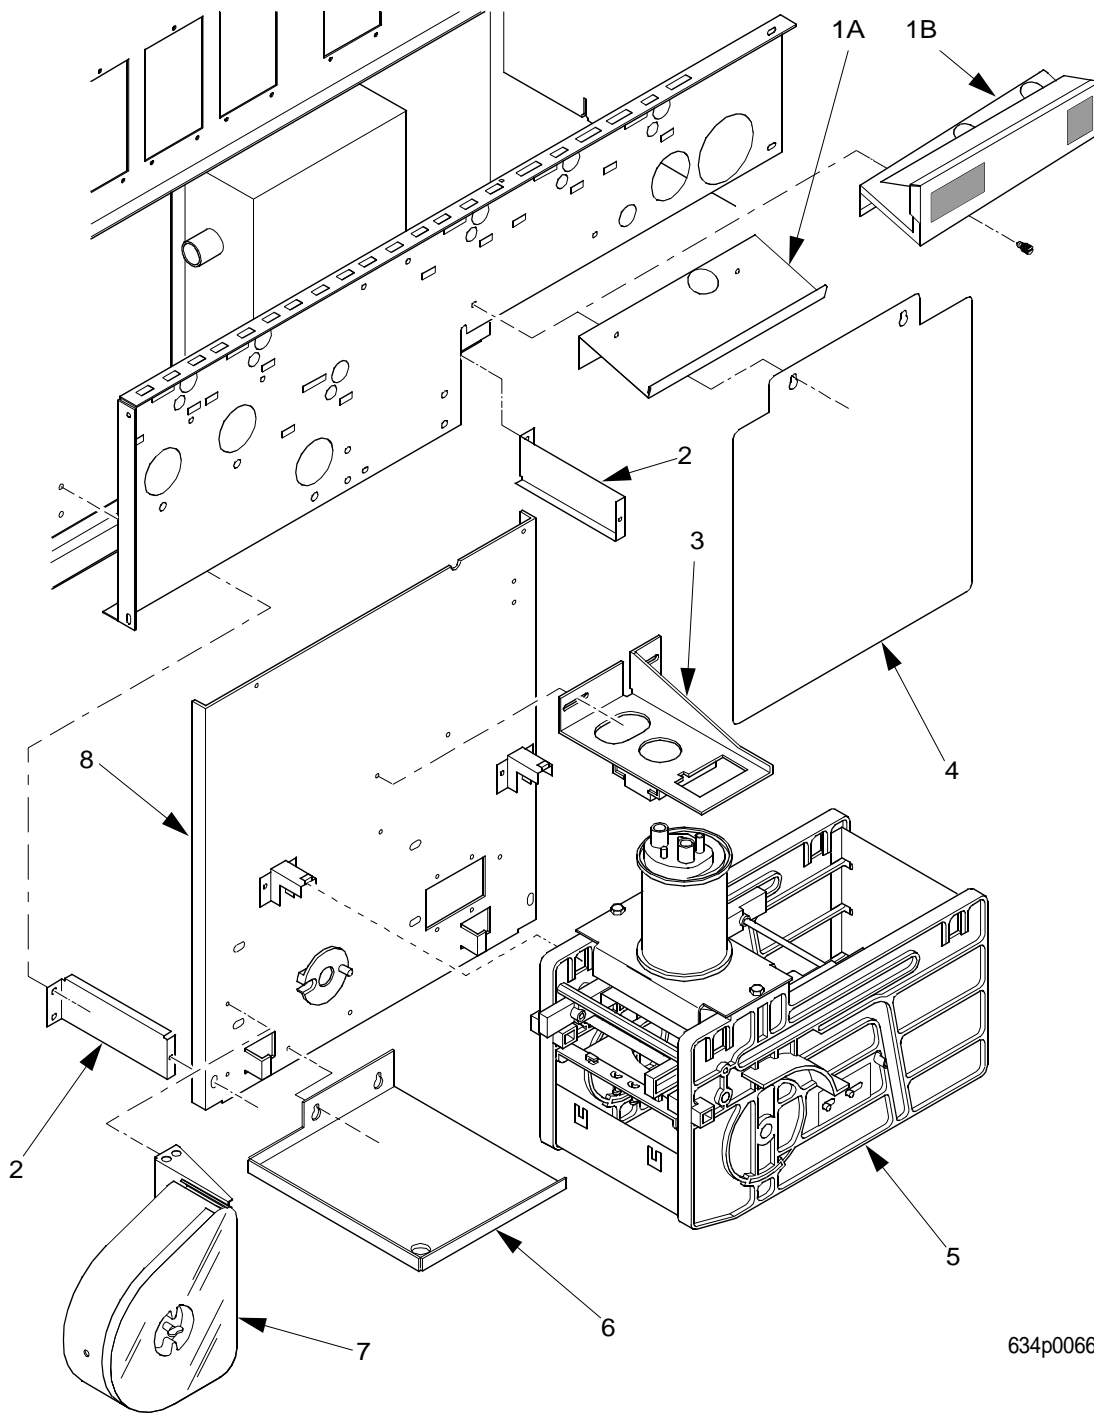

EuroTwin Drink Center Parts Manual

634p0066

Figure 30. Cabinet Assembly - Part 4

EuroTwin Drink Center Parts Manual

TABLE 30. CABINET ASSEMBLY - PART 4

INDEX	PART NUMBER	DESCRIPTION	QTY
1A	6351005	BRACKET-TUBING RETAINER	1
1B	6361052	HEATER ASSEMBLY - 230 V/50W (NESTLE OPTIONS FREEZE DRY ONLY)	1
2	6234516	BRACKET-MOUNTING PLATE (FRESH BREW)	2
3	6237352	LOCATOR & BRACKET ASSEMBLY (FRESH BREW)	1
4	6241004	COVER-BREWER (FRESH BREW)	1
5	6234010	SINGLE BREWER ASSEMBLY-NO FILTER PAPER (FRESH BREW) (FIGURE 42)	1
	6234000	SINGLE BREWER ASSEMBLY-W/FILTER PAPER (FRESH BREW) (FIGURE 43)	
6	6341027	BRACKET - TUBE RETAINER	1
7	6234524	DRAIN PAN-BREWER (FRESH BREW)	1
8	6234622	PAPER ROLL ASSEMBLY (FRESH BREW) (FIGURE 49)	1
9	6334002	BREWER DRIVE ASSEMBLY-SINGLE-230V (FIGURE 50)	1