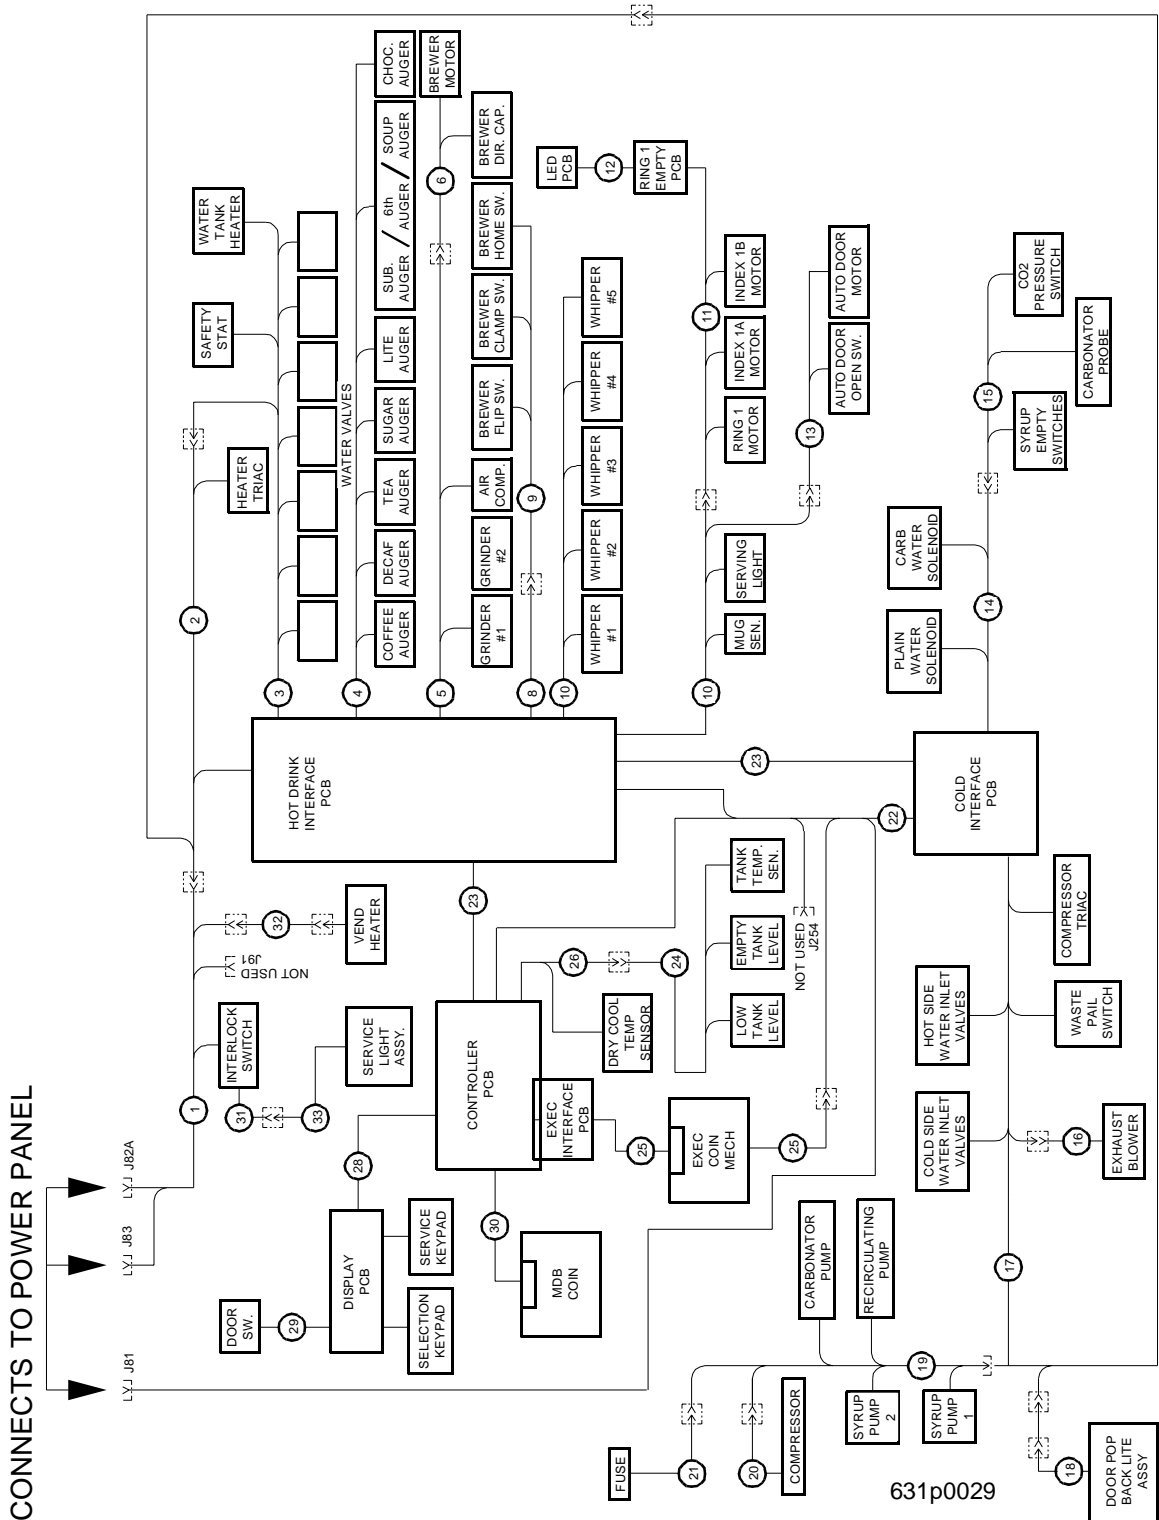

# EuroTwin Drink Center Parts Manual

Figure 91. Overall Wiring Harnesses