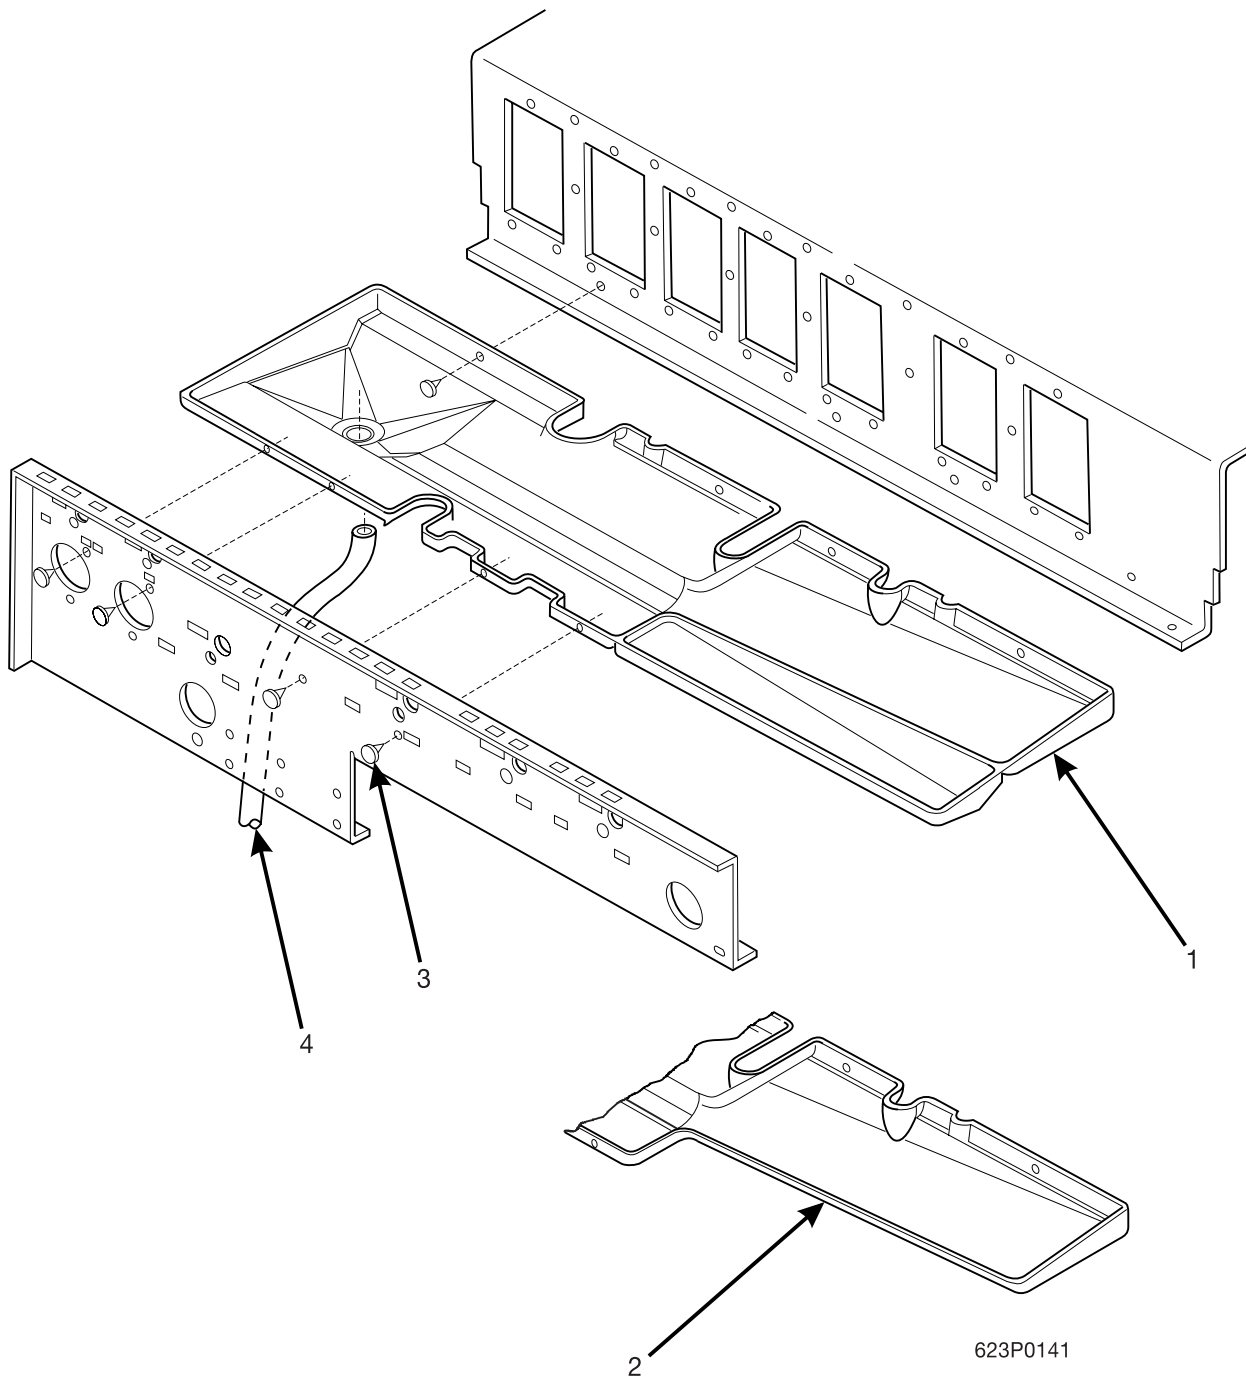

EuroTwin Drink Center Parts Manual

Figure 99. Ingredient Drain Tray Accessory

EuroTwin Drink Center Parts Manual

TABLE 99. INGREDIENT DRAIN TRAY ACCESSORY

INDEX	PART NUMBER	DESCRIPTION	QTY
1	6241009	INGREDIENT DRAIN TRAY - 32" - FRESH BREW	OPT
	6241008	INGREDIENT DRAIN TRAY - 32" - FREEZE DRY	
2	6237053	FASTENER - PUSH IN	8
3	6238090	TUBING - 13/16 OD X 5/8 ID BLACK	23"

TABLE 100. DEX PRINTER INTERFACE ACCESSORY

INDEX	PART NUMBER	DESCRIPTION	QTY
-	1679056	HARNESS - DEX PRINTER INTERFACE (CONNECT TO CONTROL- LER PCB AT J36) - NOT SHOWN	OPT.

FEMALE MODULAR ADAPTER