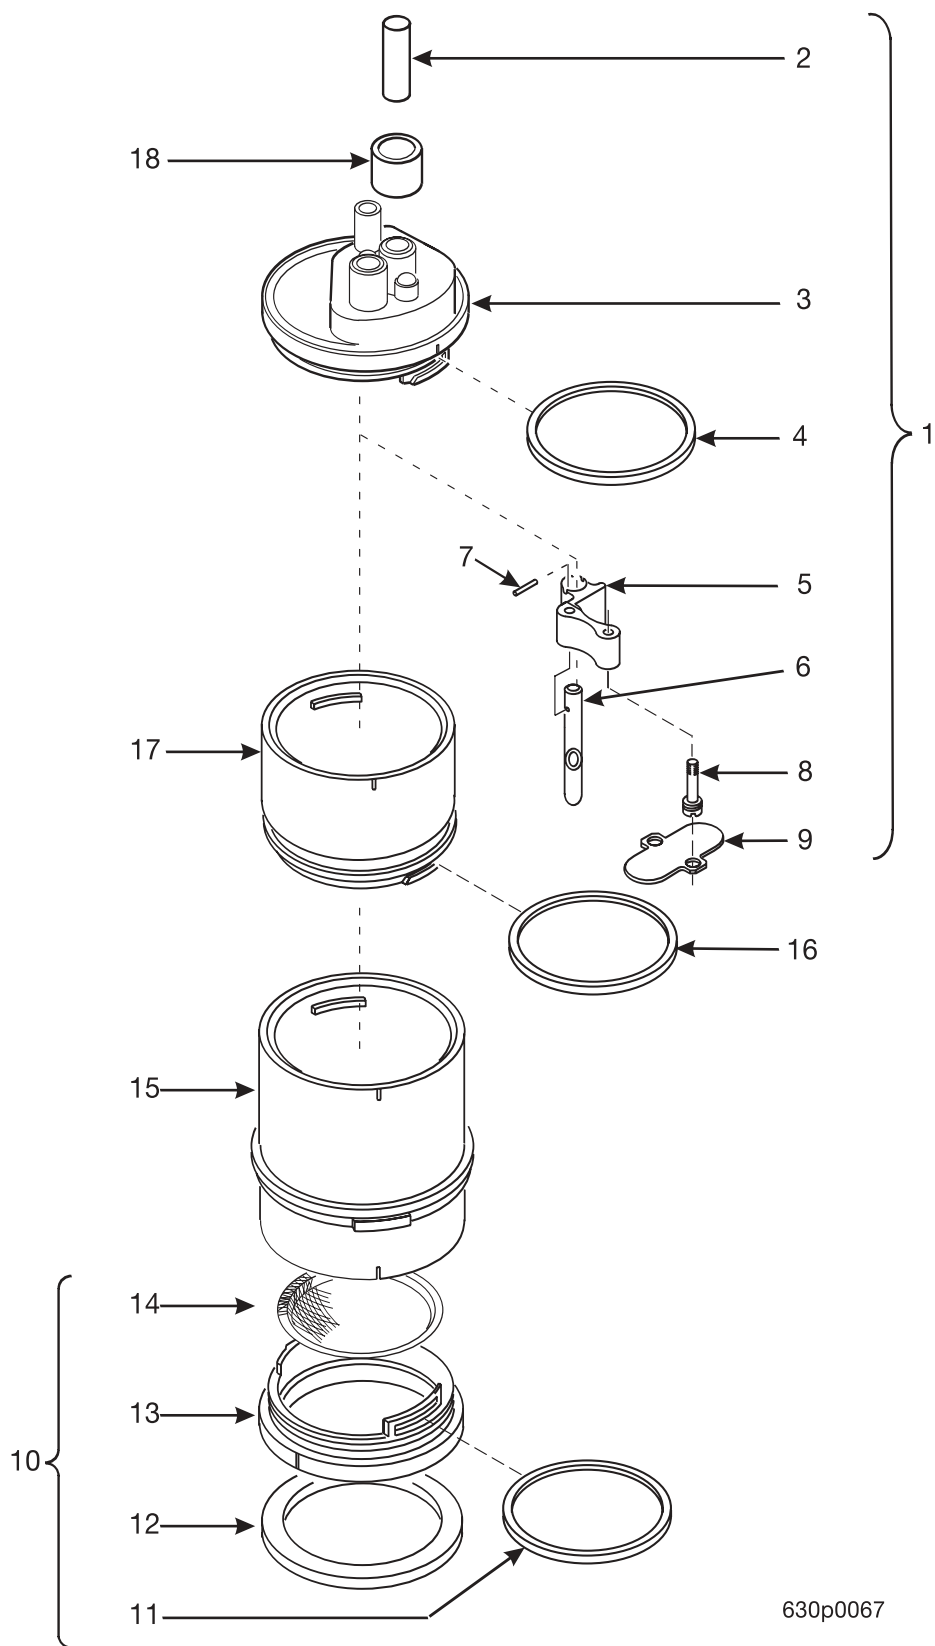

EuroTwin Drink Center Parts Manual

Figure 45. Barrel Assembly - Single Brewer

EuroTwin Drink Center Parts Manual

TABLE 45. BARREL ASSEMBLY - SINGLE BREWER

INDEX	PART NUMBER	DESCRIPTION	QTY
-	6234328	BARREL ASSEMBLY - SINGLE BREWER	REF
1	6134152	MANIFOLD ASSEMBLY - HOSE-BREW BARREL (INCLUDES INDEX NUMBERS 2 THROUGH 9)	1
2	6134192	PLUG BREWER MANIFOLD	1
3	6134178	MANIFOLD & INSERT ASSEMBLY - BREWER	1
4	6104193	QUAD RING SEAL	1
5	6204229	DEFLECTOR - MANIFOLD	1
6	6134197	TUBE - AIR JET	1
7	6106107	ROLL PIN	1
8	6134173	SHOULDER SCREW	2
9	6134155	VALVE - MANIFOLD - BREWER BARREL	1
10	6234305	LOWER INSERT ASSEMBLY - BREWER BARREL (INCLUDES INDEX NUMBERS 11 THROUGH 14)	1
11	6104193	QUAD RING SEAL	1
12	6234375	SEAL - BREWER	1
13	6104181	LOWER INSERT BREWER BARREL	1
14	6234302	SCREEN - BREWER BARREL	1
15	6104184	BREWER BARREL	1
16	6104193	QUAD RING SEAL	1
17	6234213	EXTENTION - BREWER BARREL	1
18	6234207	TUBE - .375 ID X .562 OD X .75 L	1